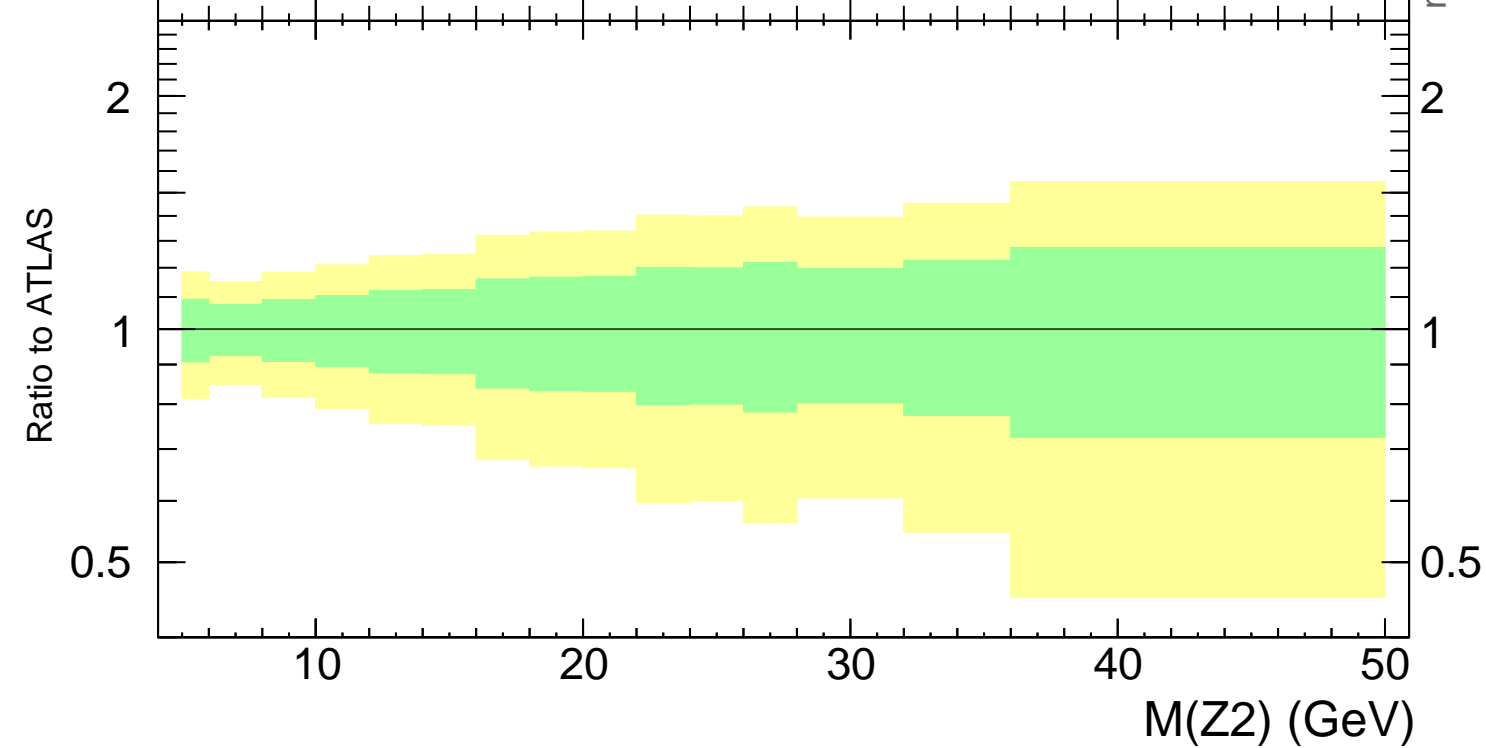

13000 GeV pp

4-lepton

Rivet 3.1.10, 3.5M events  
mcplots.cern.ch [arXiv:1306.3436]