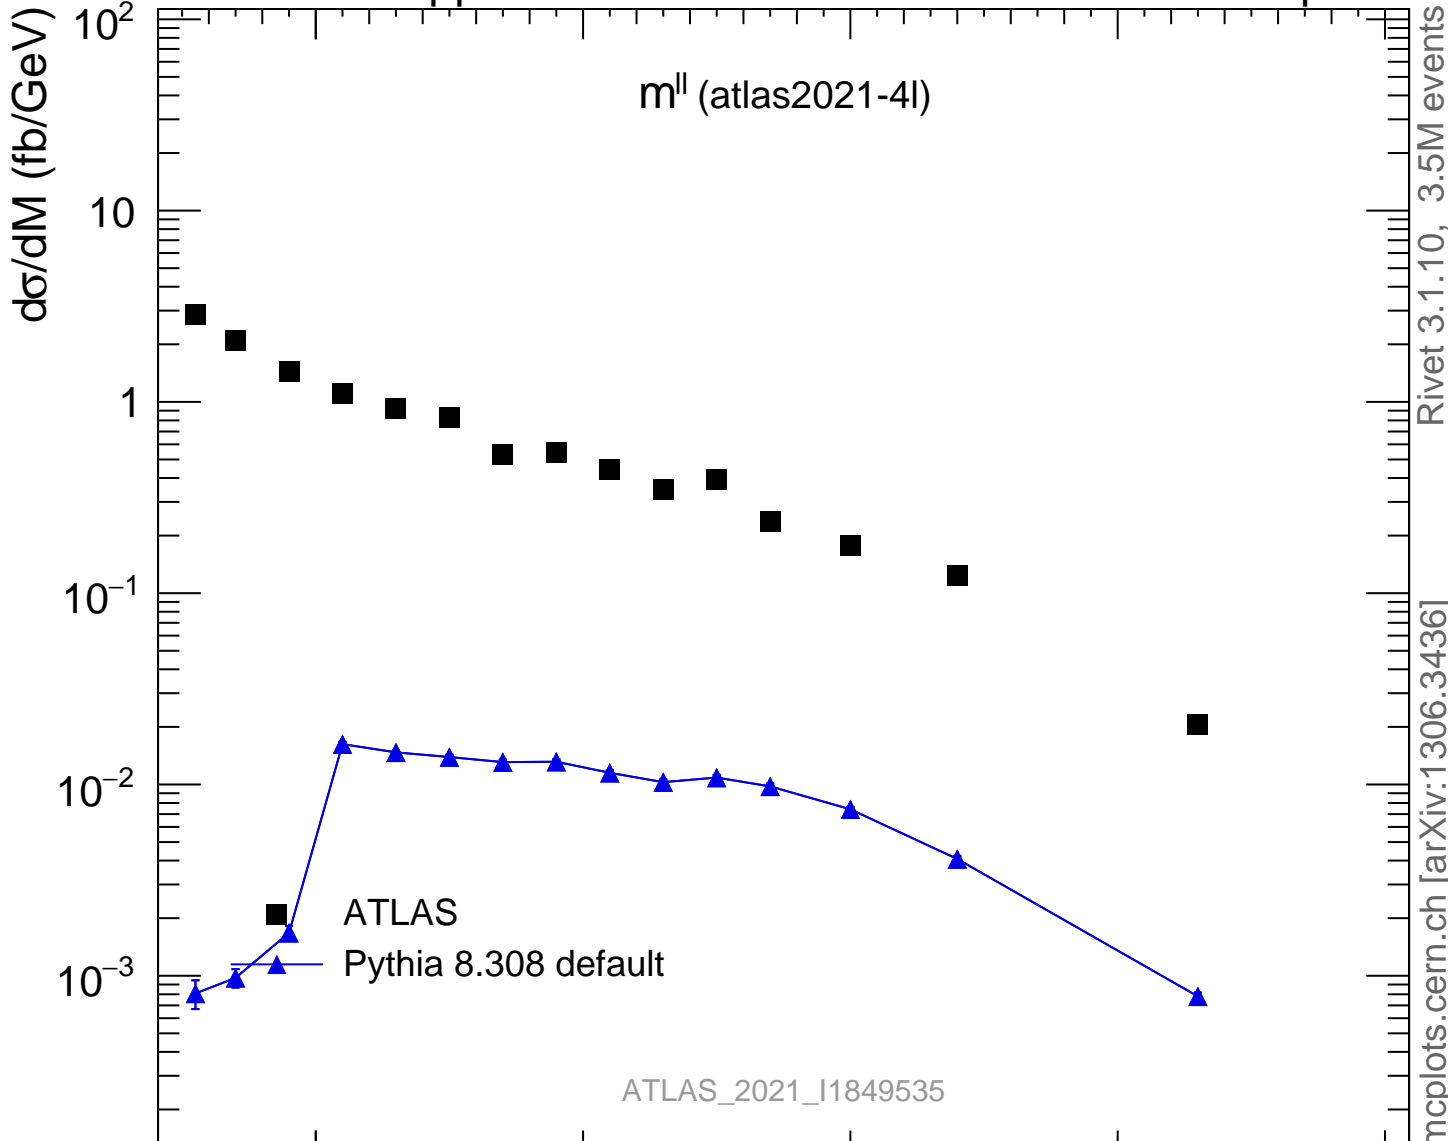

13000 GeV pp

4-lepton

Rivet 3.1.10, 3.5M events  
mcplots.cern.ch [arXiv:1306.3436]