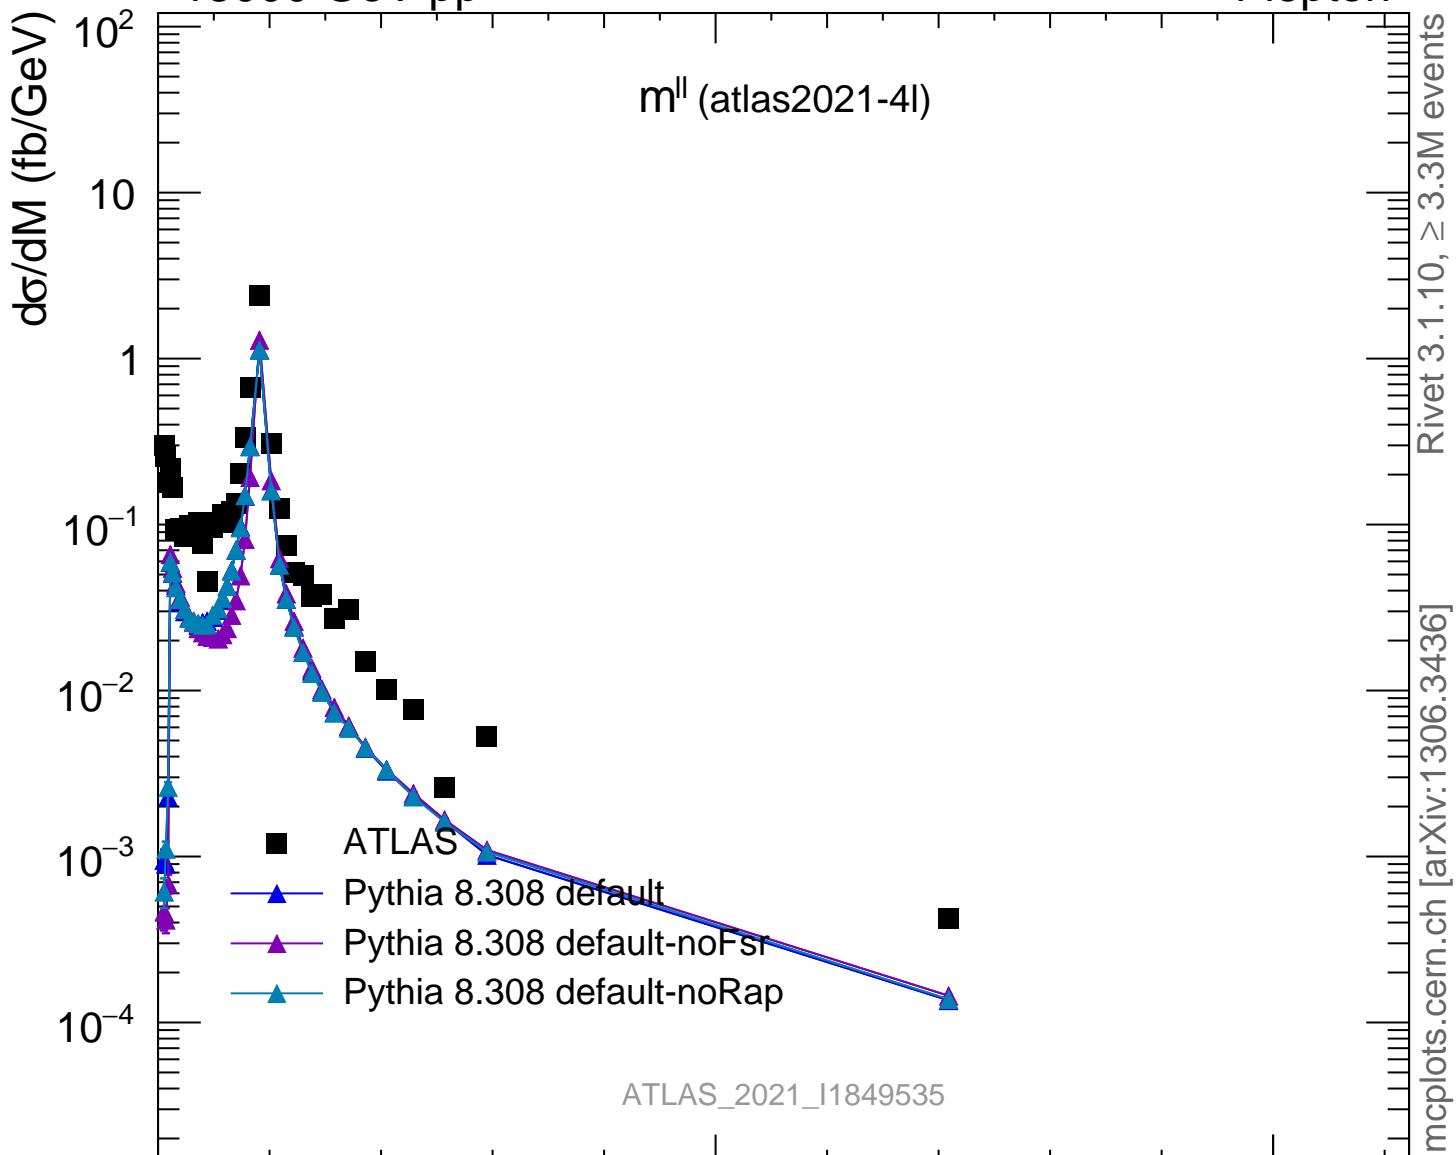

13000 GeV pp

4-lepton

Rivet 3.1.10, ≥ 3.3M events
mcplots.cern.ch [arXiv:1306.3436]