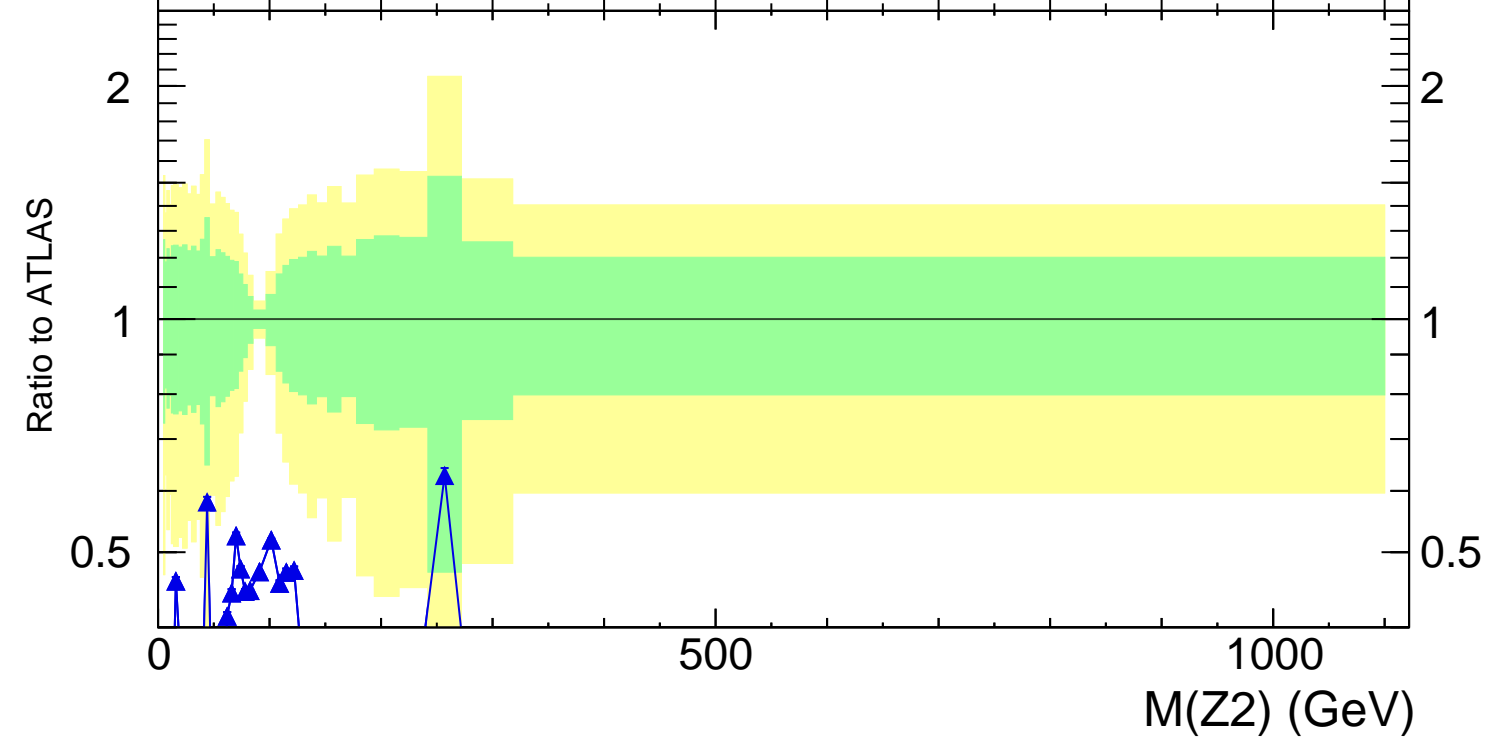

13000 GeV pp

4-lepton

Rivet 3.1.10, 3.5M events
mcplots.cern.ch [arXiv:1306.3436]