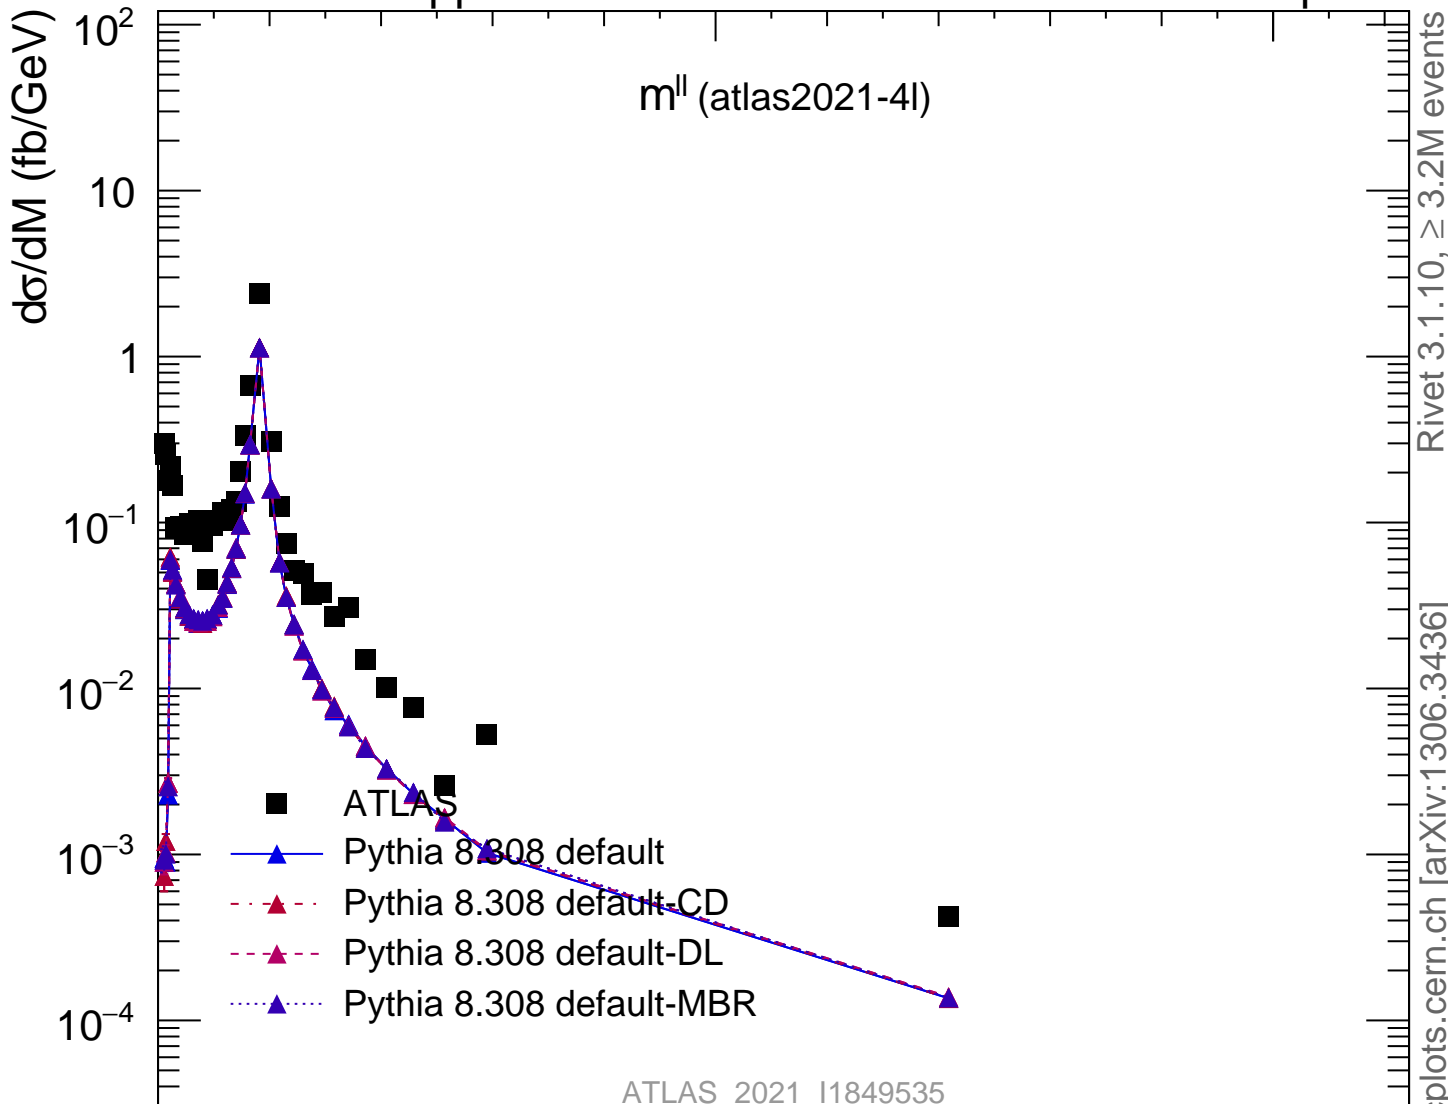

13000 GeV pp

4-lepton

Rivet 3.1.10, ≥ 3.2M events  
mcplots.cern.ch [arXiv:1306.3436]