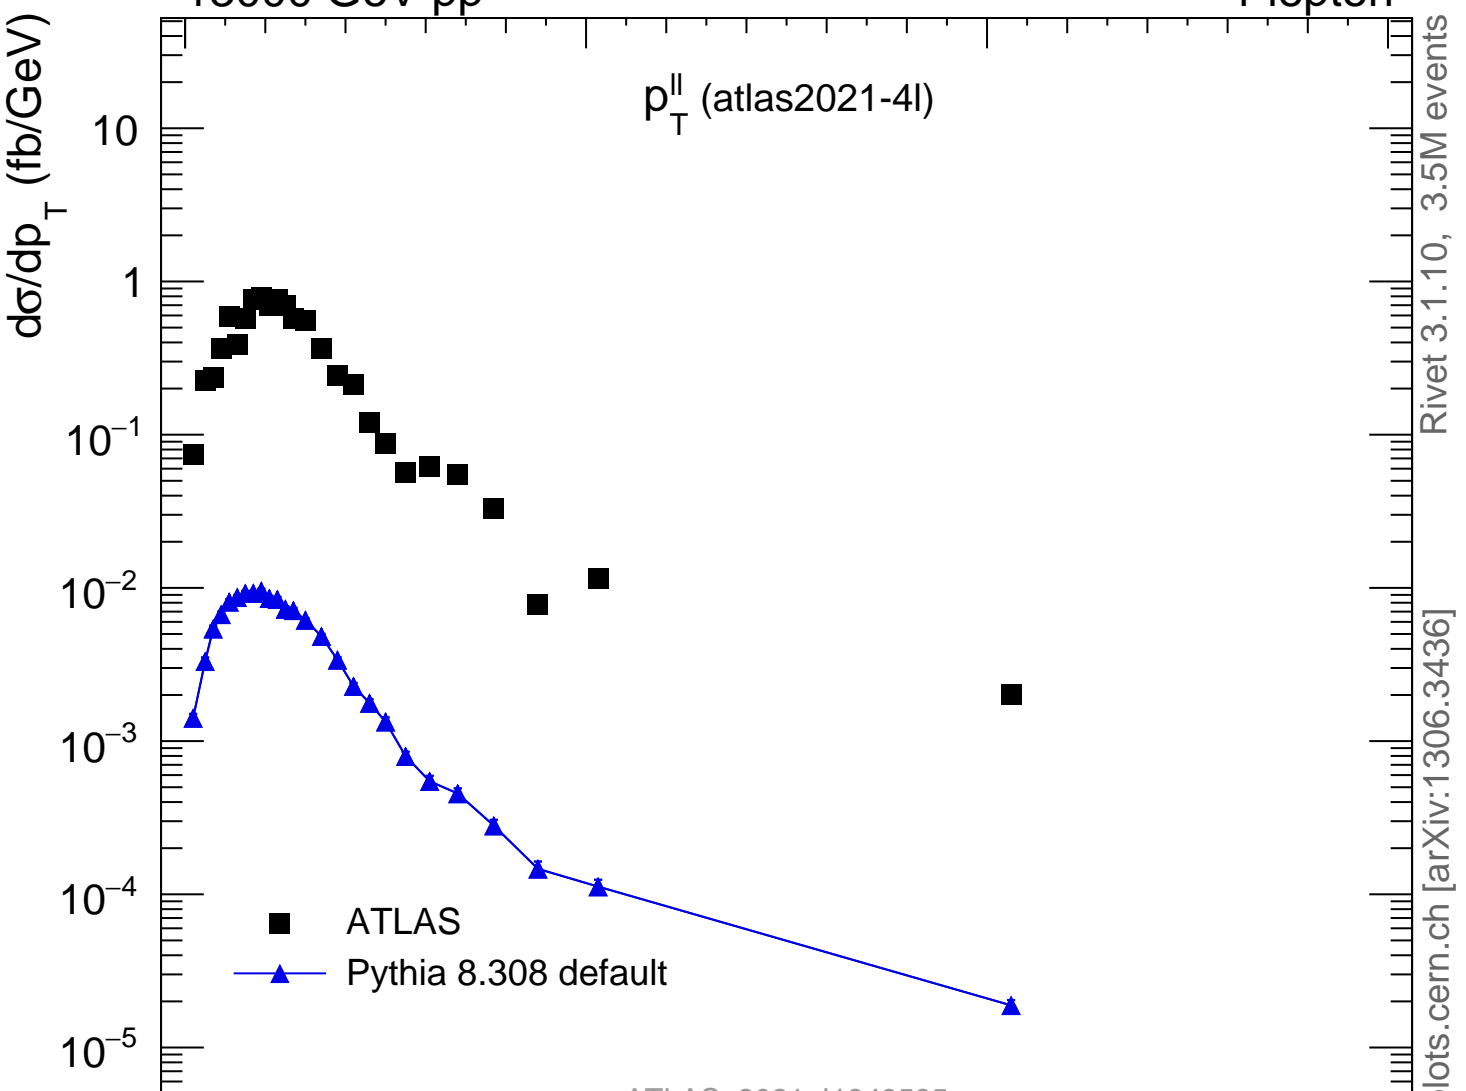

13000 GeV pp

4-lepton

$p_T^{\parallel}$  (atlas2021-4l)

ATLAS\_2021\_I1849535