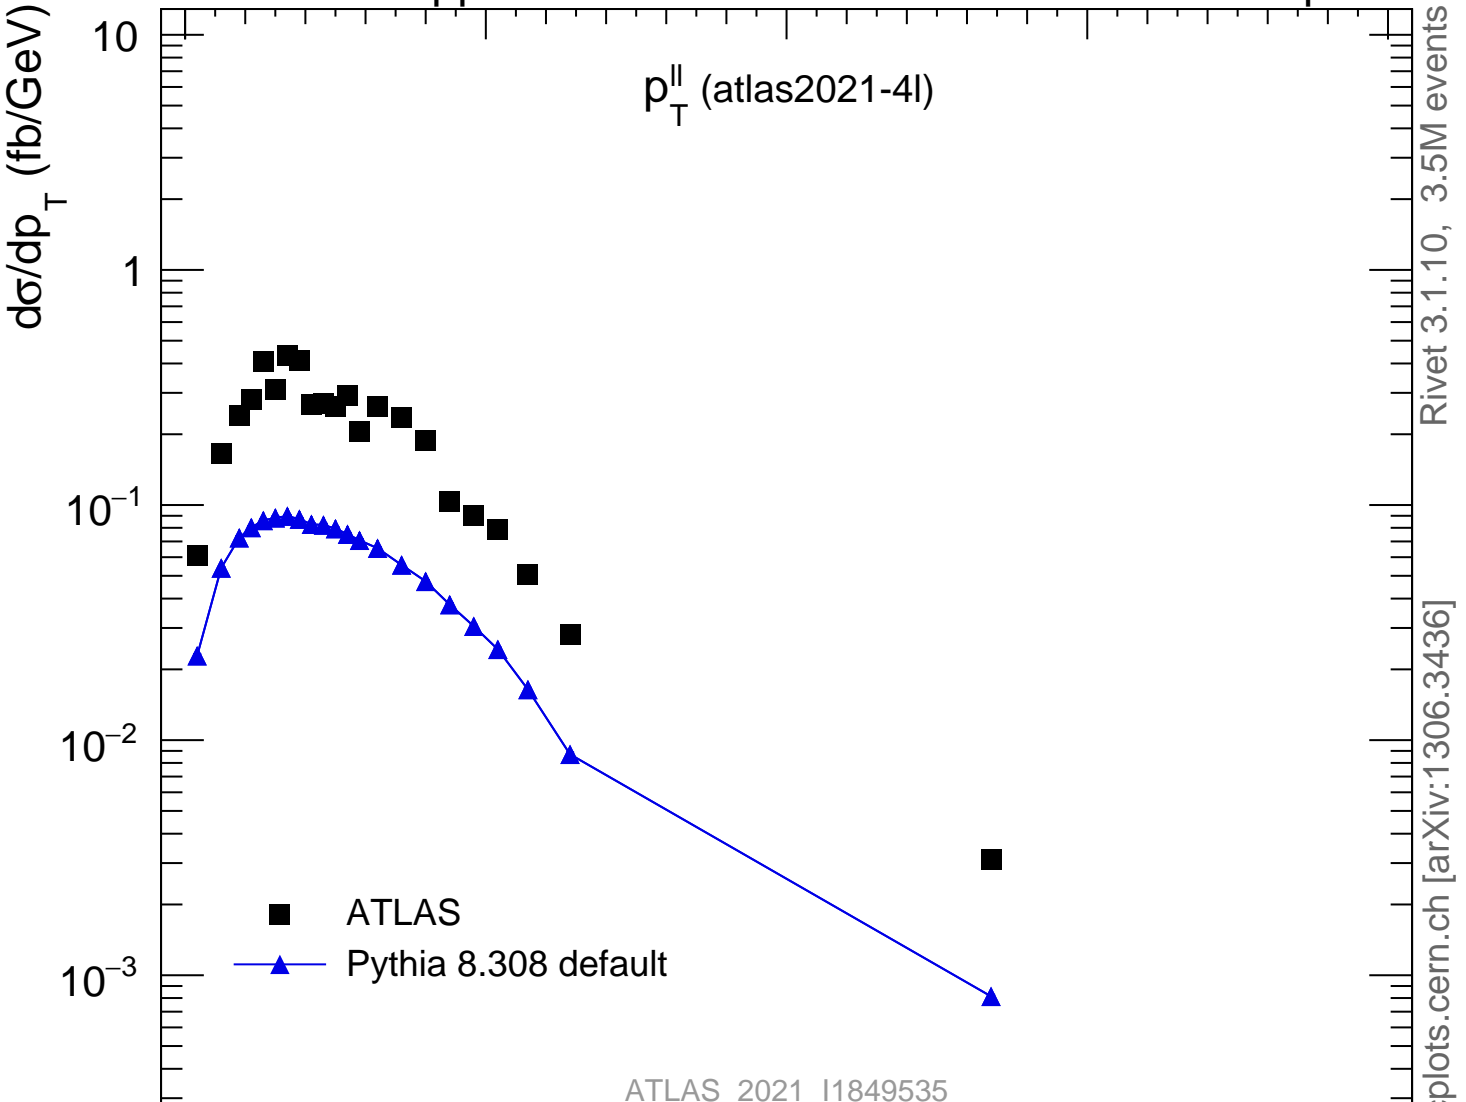

13000 GeV pp

4-lepton

$p_T^{\parallel}$  (atlas2021-4l)

Rivet 3.1.10, 3.5M events  
mcplots.cern.ch [arXiv:1306.3436]