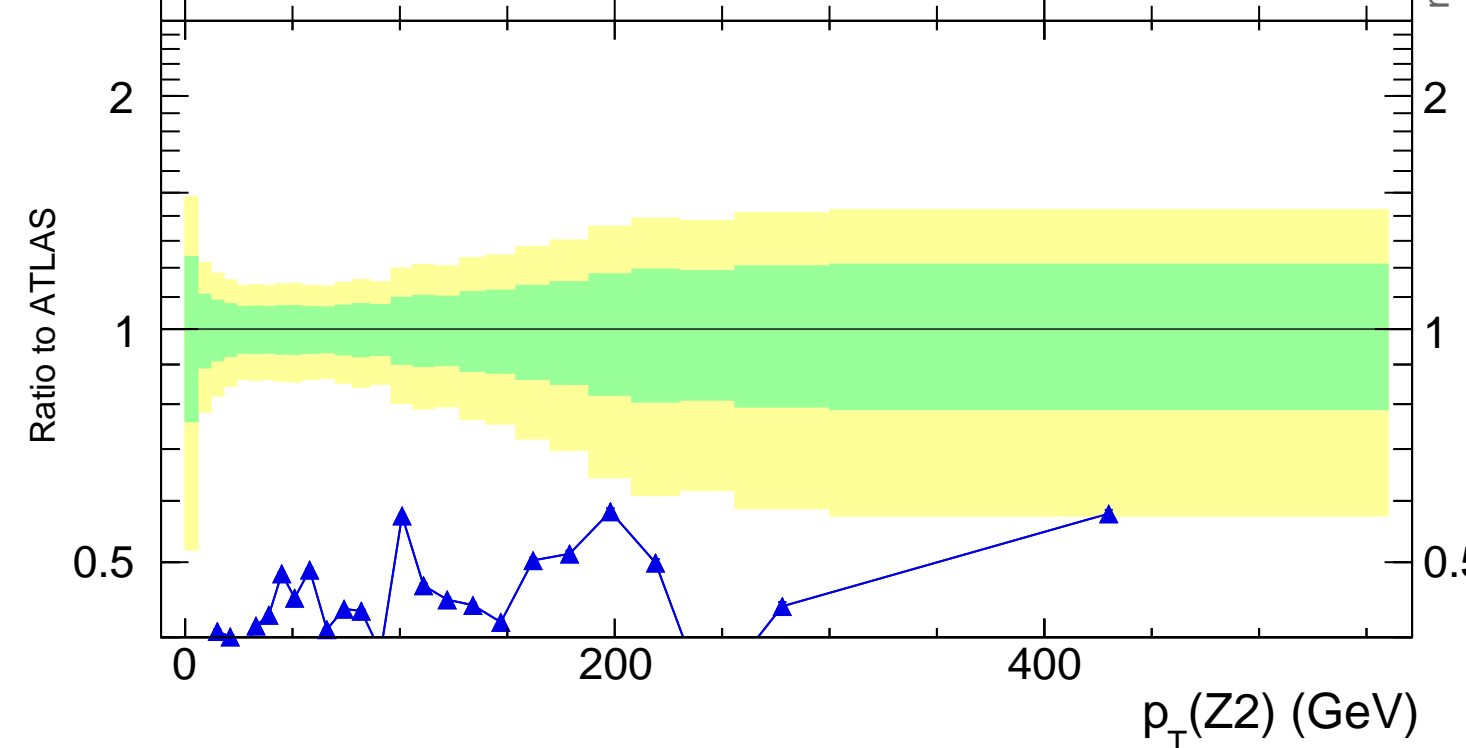

13000 GeV pp

4-lepton

Rivet 3.1.10, 3.5M events
mcplots.cern.ch [arXiv:1306.3436]

ATLAS_2021_I1849535