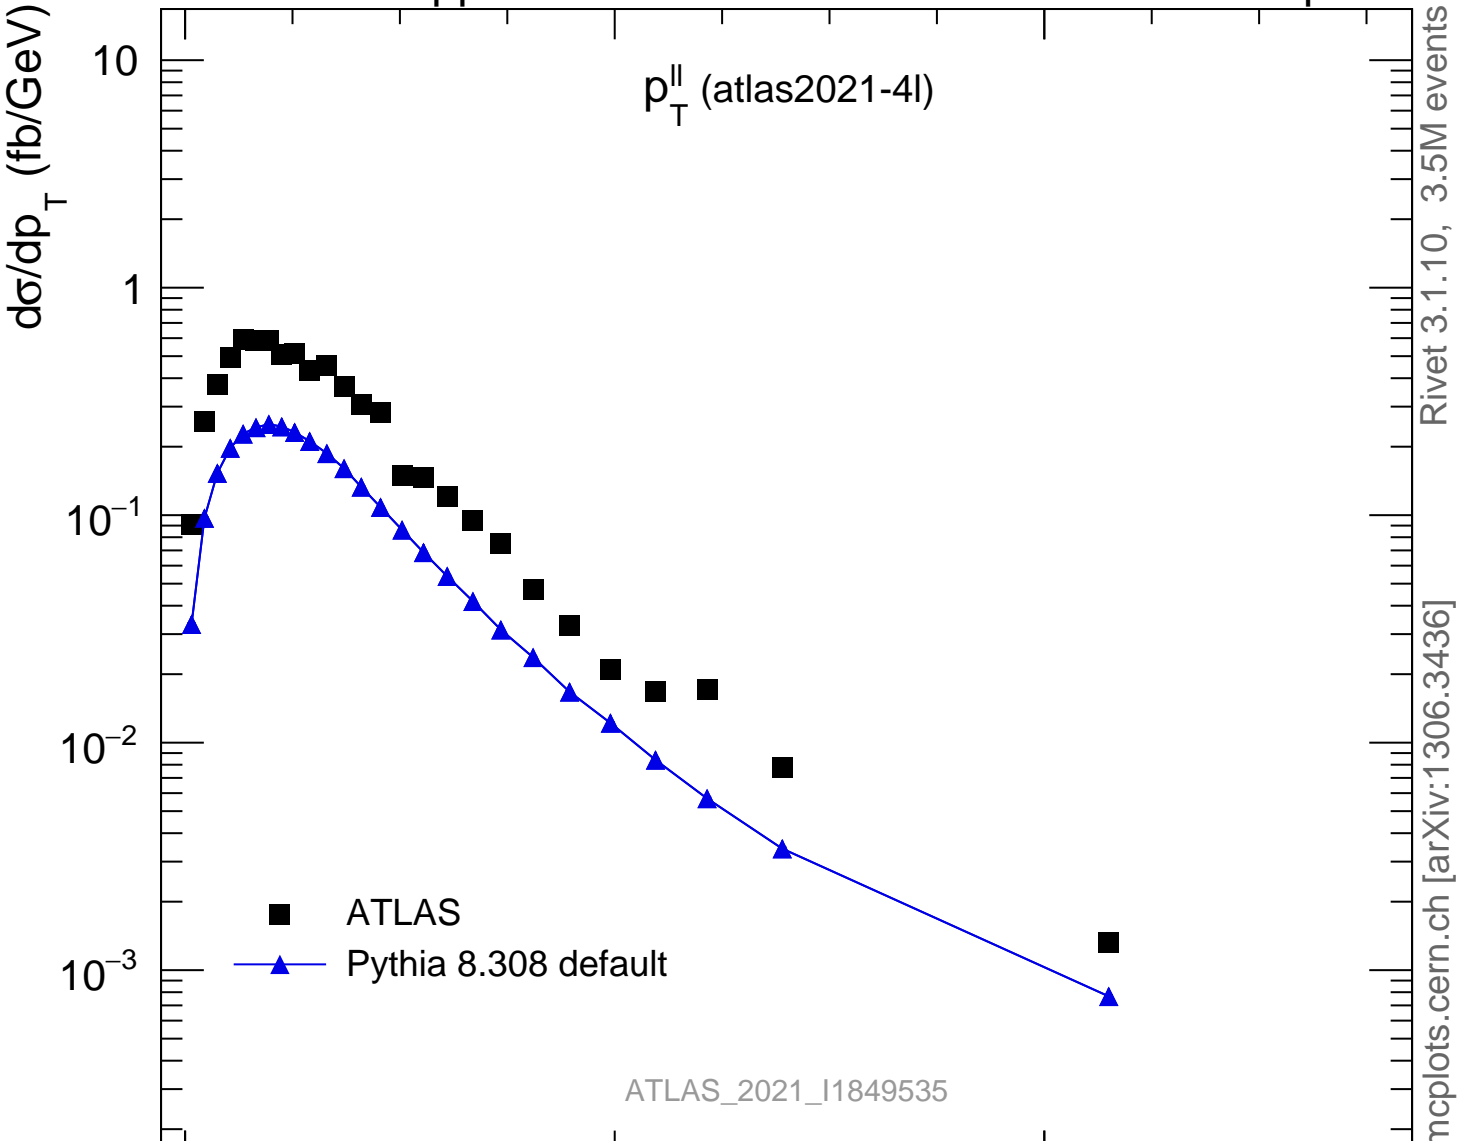

13000 GeV pp

4-lepton

Rivet 3.1.10, 3.5M events
mcplots.cern.ch [arXiv:1306.3436]

ATLAS_2021_I1849535