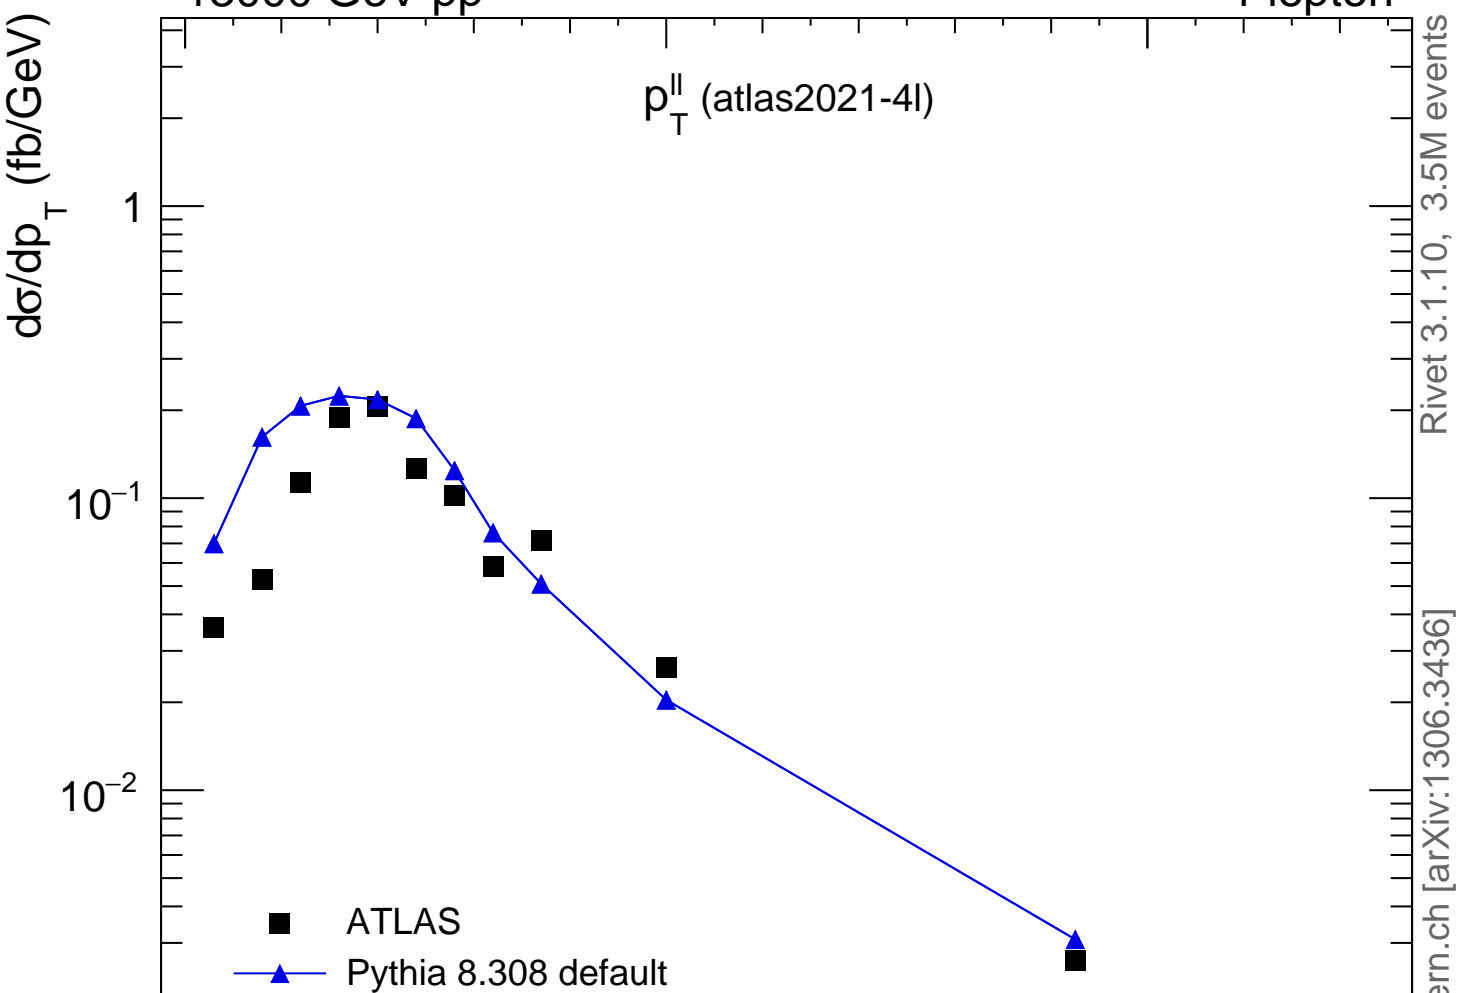

13000 GeV pp

4-lepton

p_T^{\parallel} (atlas2021-4l)

Rivet 3.1.10, 3.5M events
mcplots.cern.ch [arXiv:1306.3436]

ATLAS_2021_I1849535