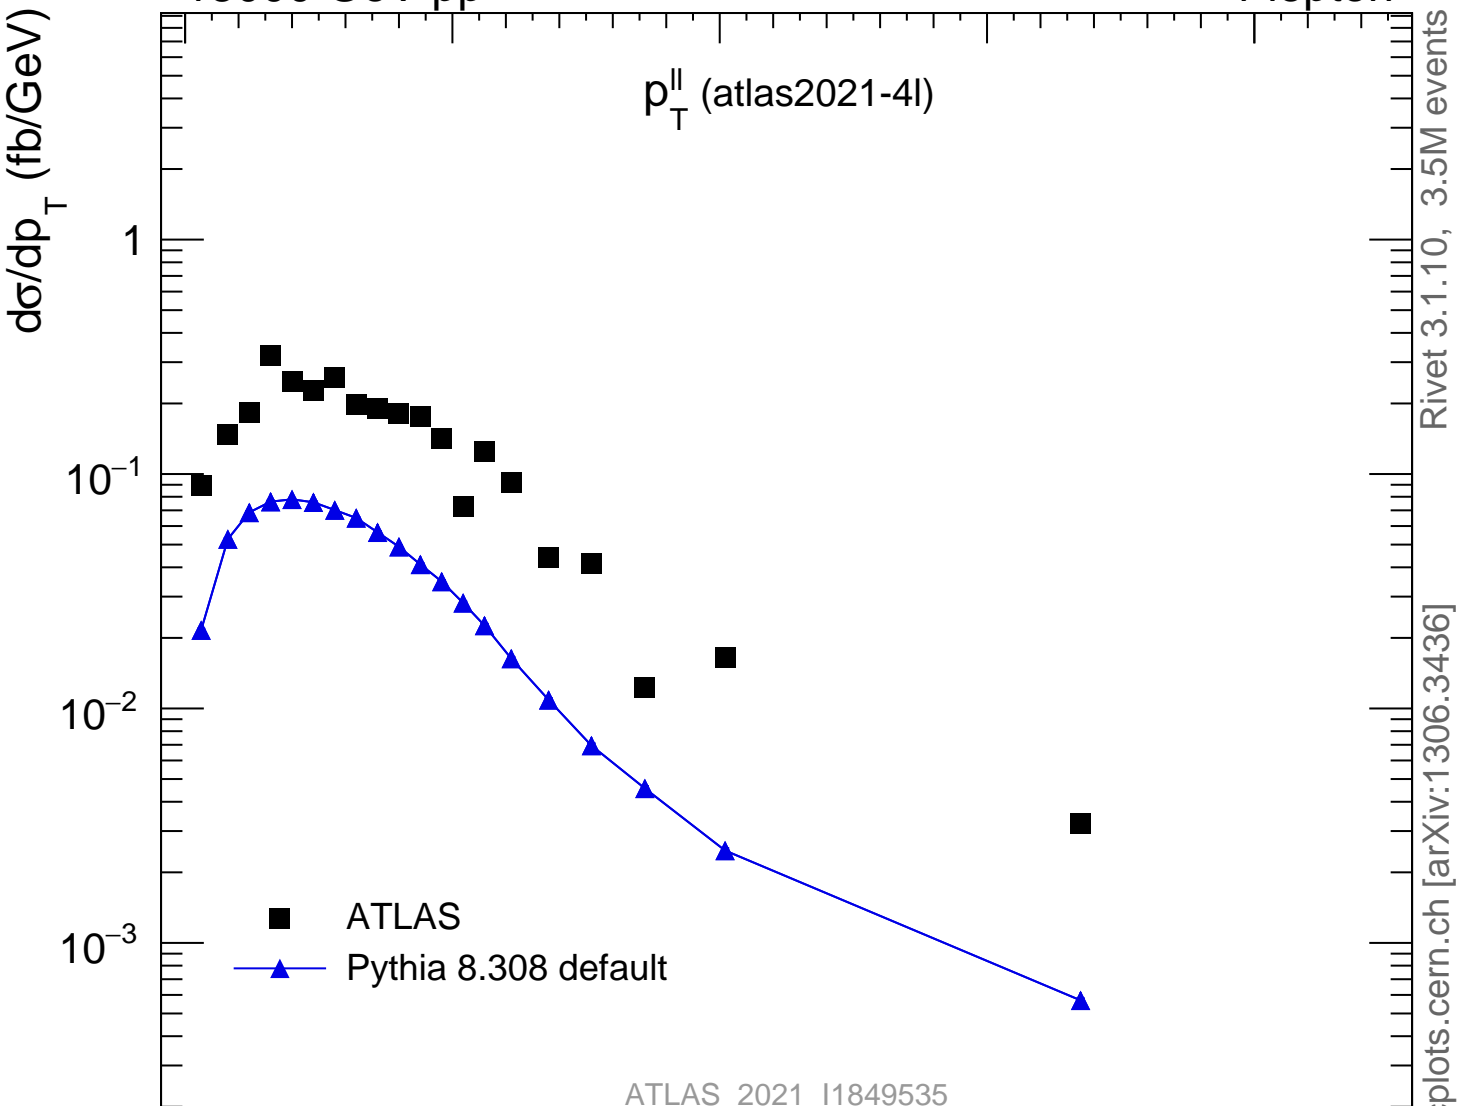

13000 GeV pp

4-lepton

p_T^{\parallel} (atlas2021-4l)

ATLAS_2021_I1849535