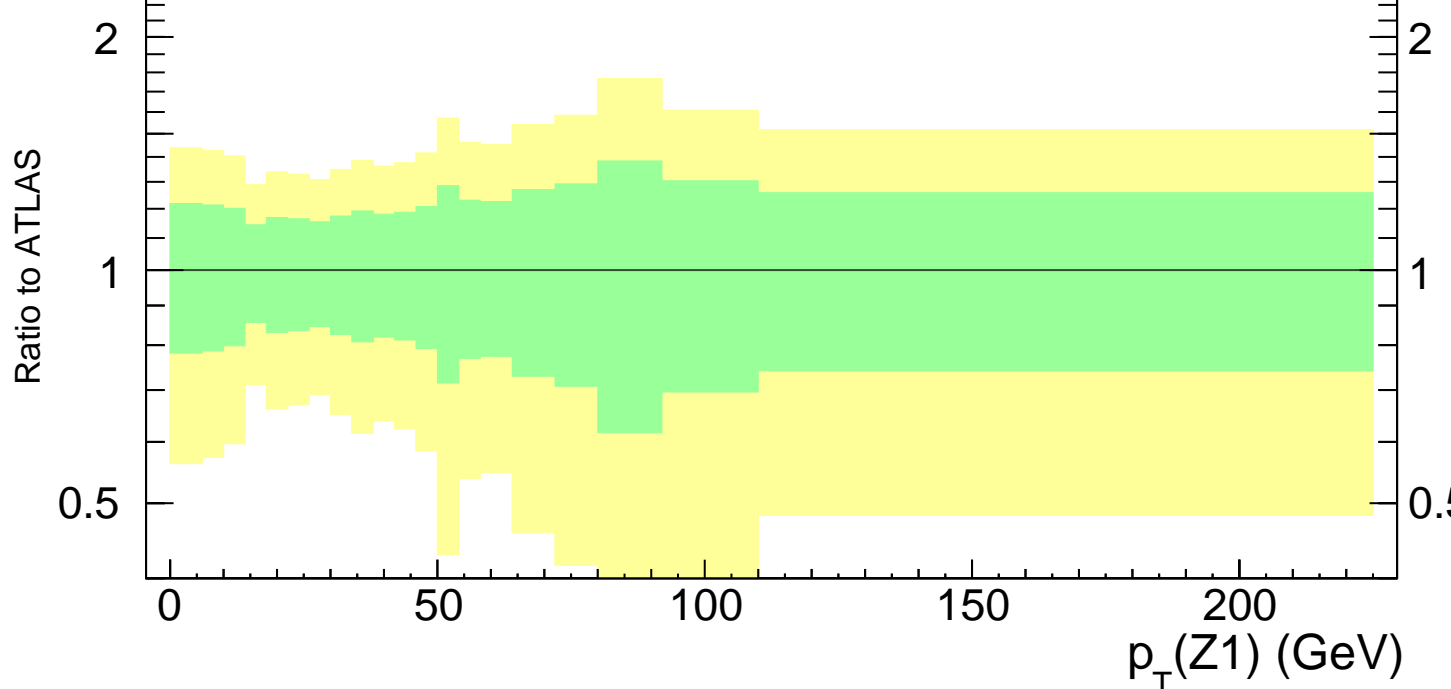

13000 GeV pp

4-lepton

p_T^{\parallel} (atlas2021-4l)

ATLAS_2021_I1849535

Rivet 3.1.10, 3.5M events
mcplots.cern.ch [arXiv:1306.3436]