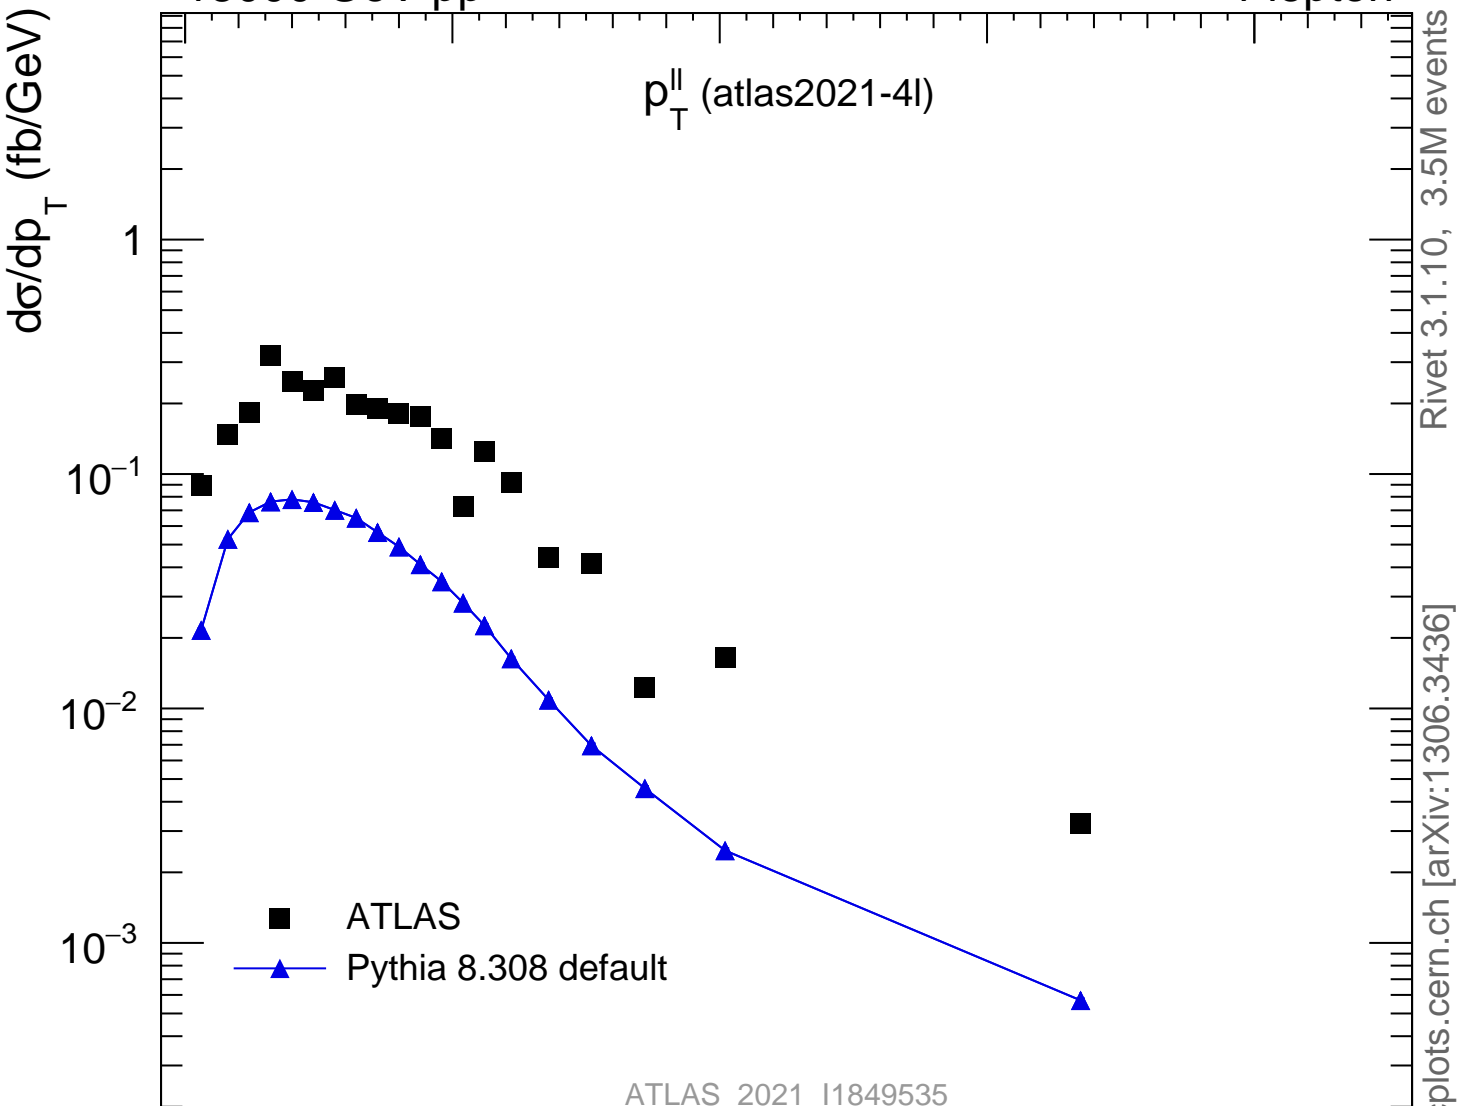

13000 GeV pp

4-lepton

p_T^{\parallel} (atlas2021-4l)

ATLAS_2021_I1849535

Rivet 3.1.10, 3.5M events
mcplots.cern.ch [arXiv:1306.3436]