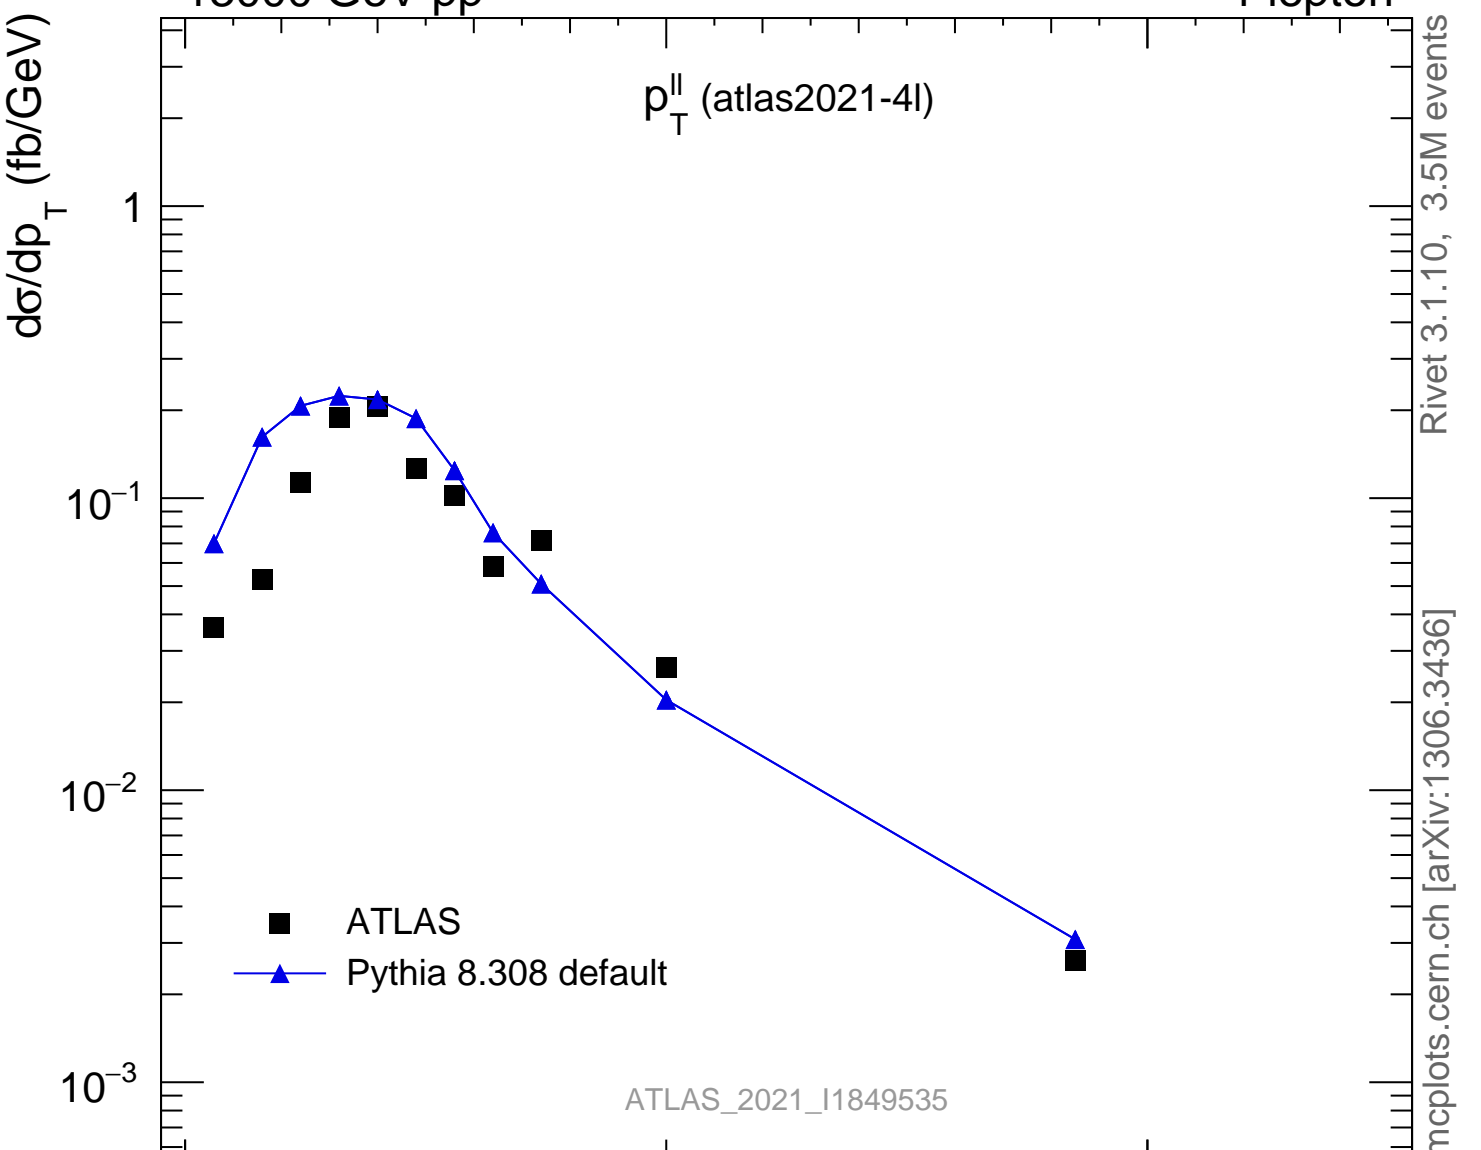

13000 GeV pp

4-lepton

p_T^{\parallel} (atlas2021-4l)

ATLAS_2021_I1849535