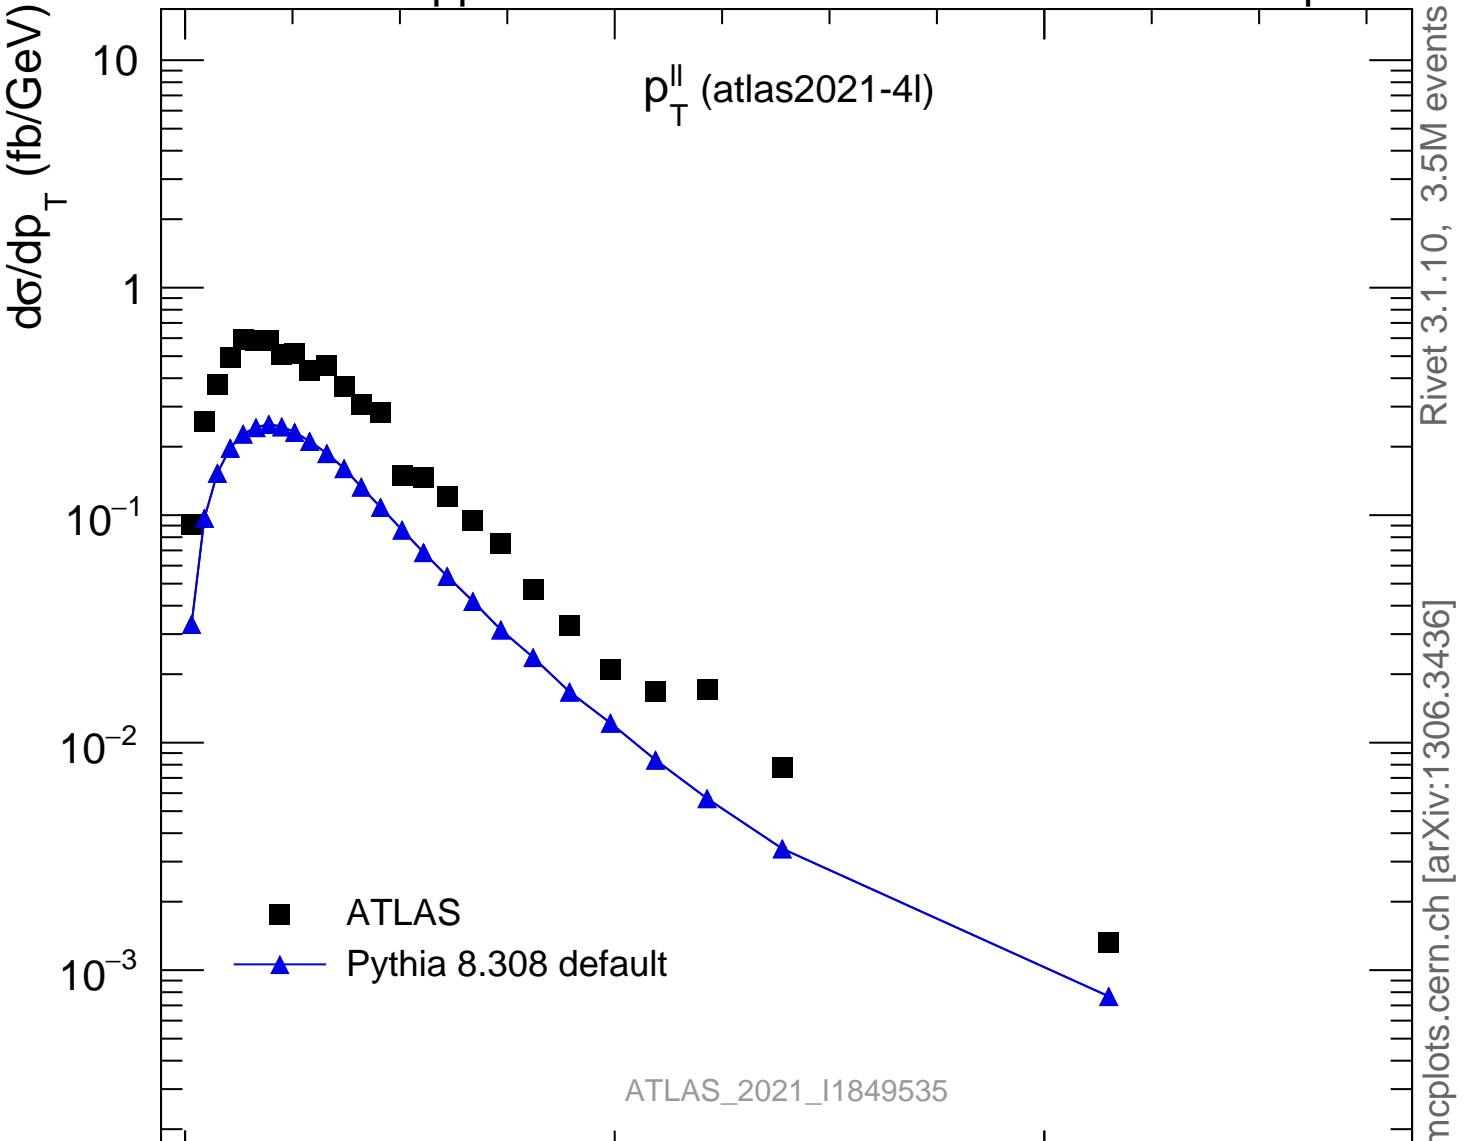

13000 GeV pp

4-lepton

Rivet 3.1.10, 3.5M events  
mcplots.cern.ch [arXiv:1306.3436]

ATLAS\_2021\_I1849535