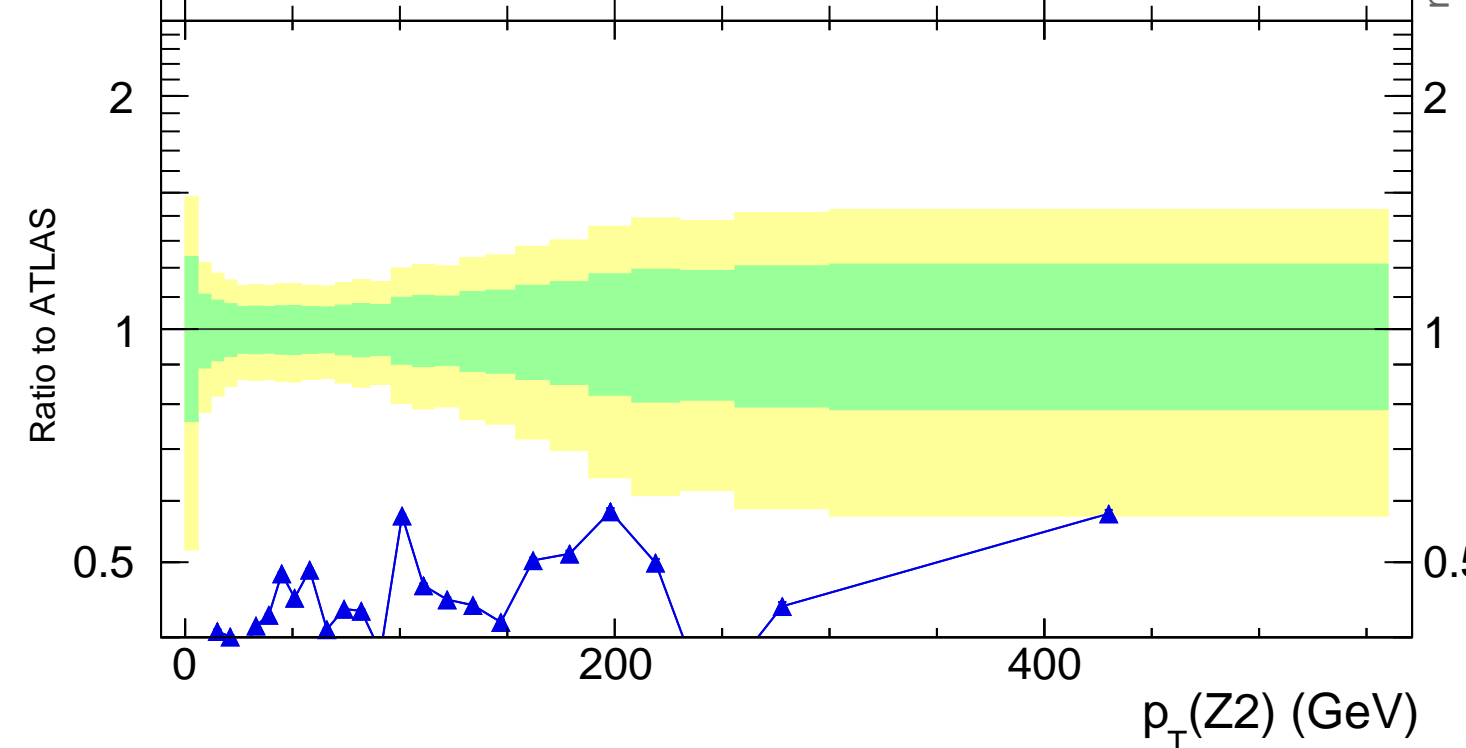

13000 GeV pp

4-lepton

Rivet 3.1.10, 3.5M events  
mcplots.cern.ch [arXiv:1306.3436]

ATLAS\_2021\_I1849535