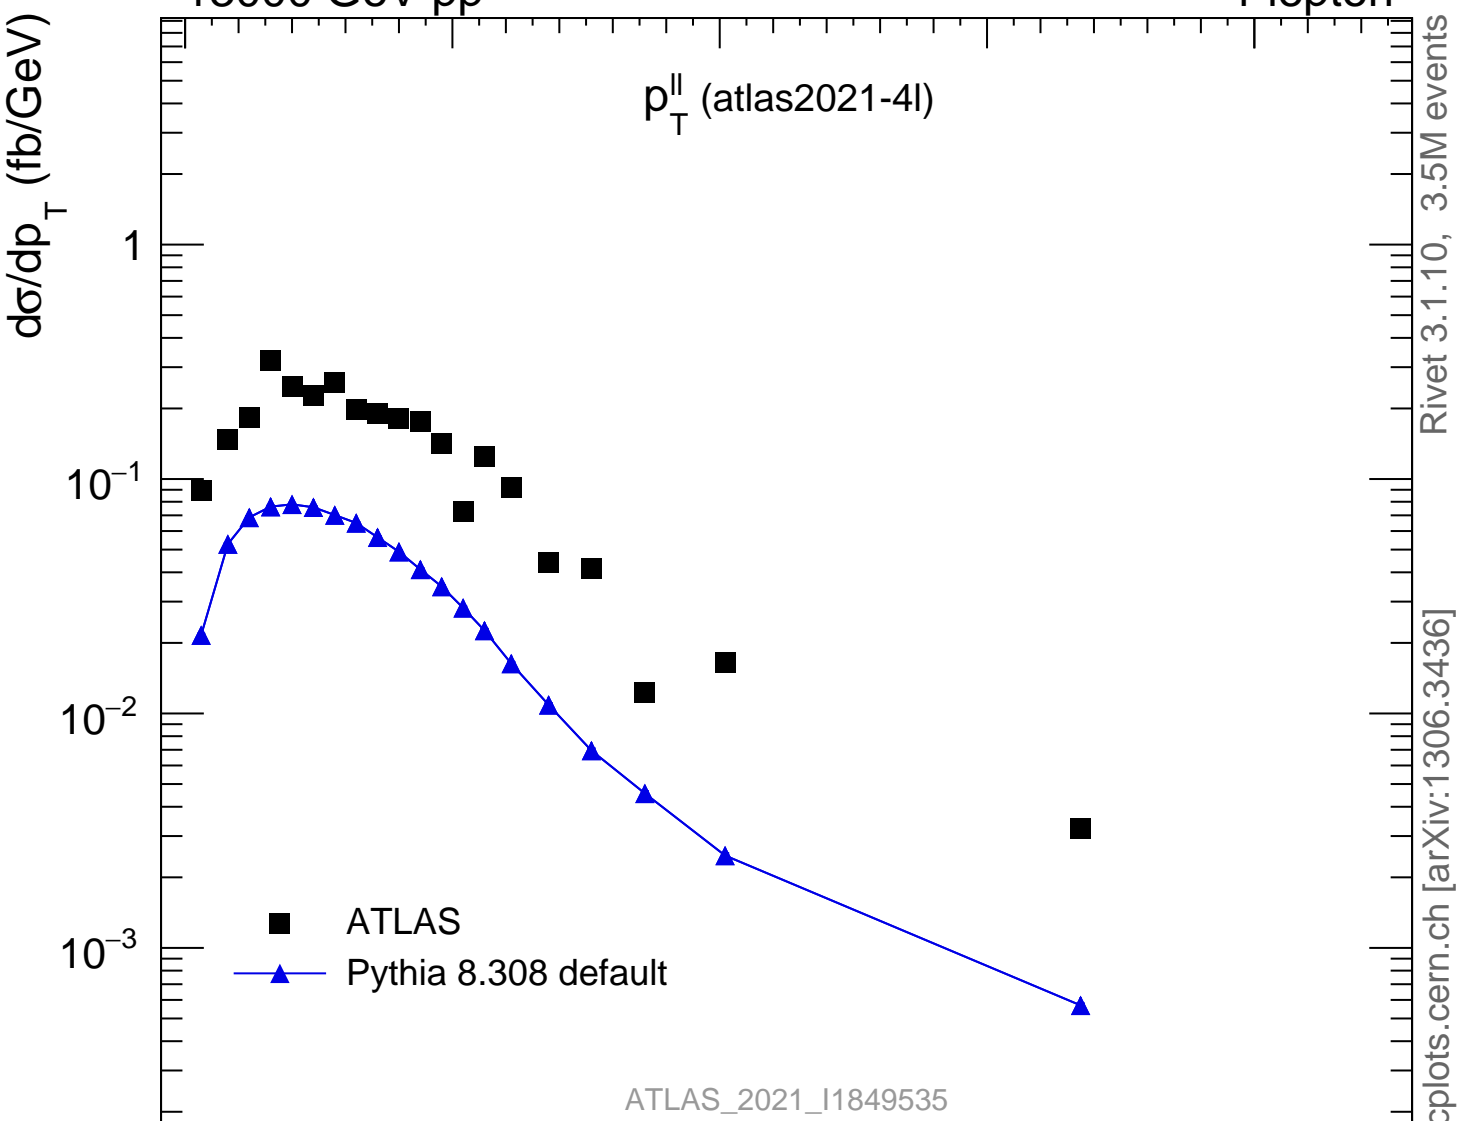

13000 GeV pp

4-lepton

$p_T^{\parallel}$  (atlas2021-4l)

ATLAS\_2021\_I1849535