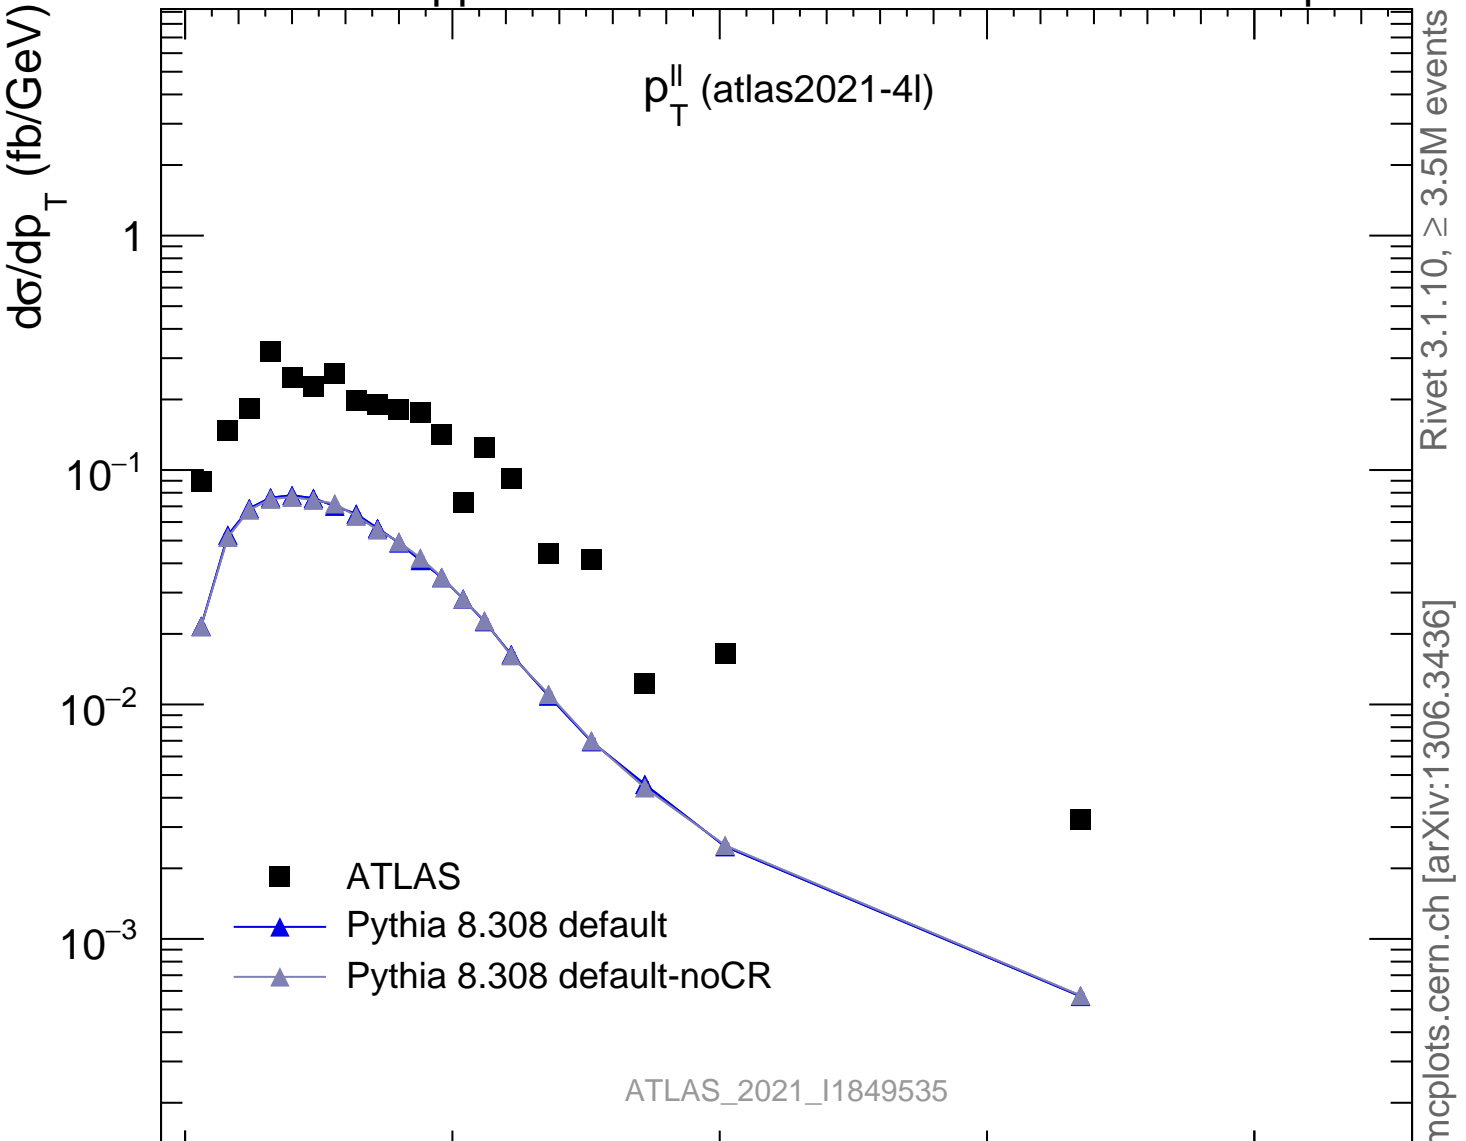

13000 GeV pp

4-lepton

p_T^{\parallel} (atlas2021-4l)

ATLAS_2021_I1849535

Rivet 3.1.10, $\geq 3.5M$ events
mcplots.cern.ch [arXiv:1306.3436]