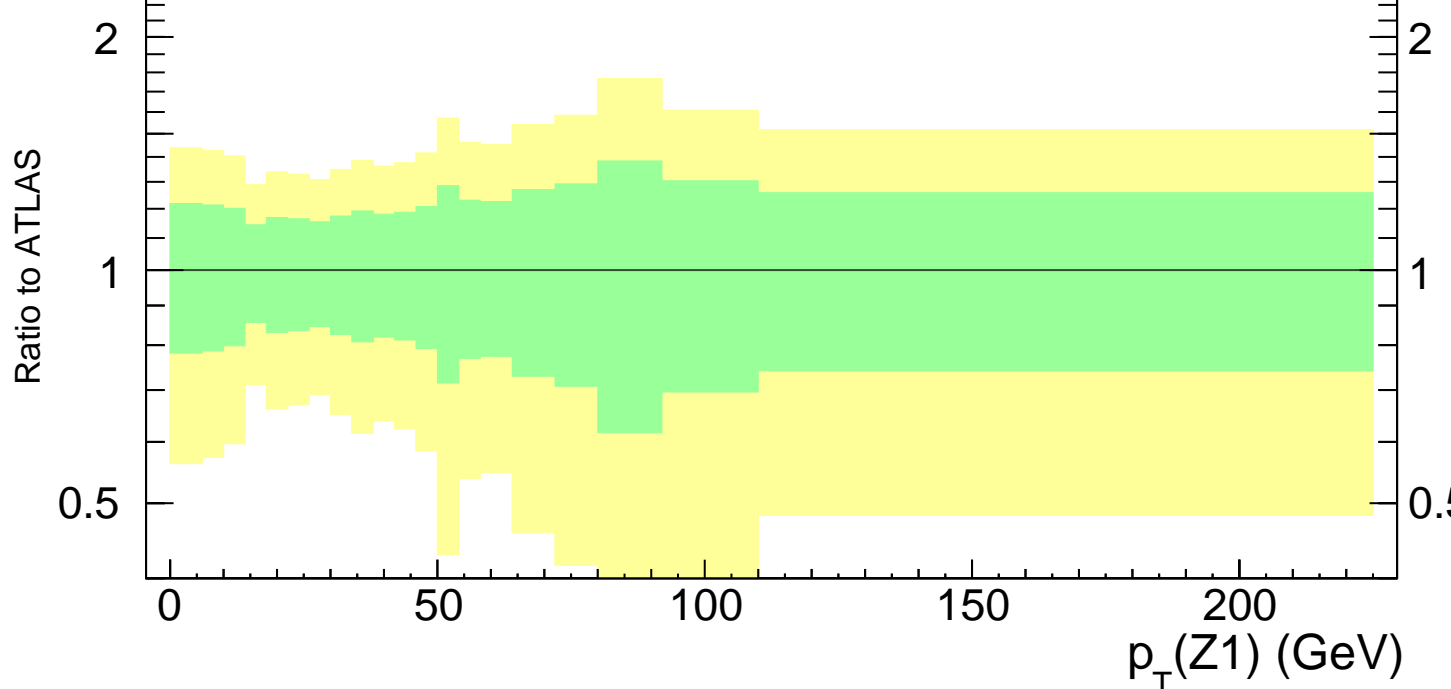

13000 GeV pp

4-lepton

$p_T^{\parallel}$  (atlas2021-4l)

ATLAS\_2021\_I1849535

Rivet 3.1.10, 3.5M events  
mcplots.cern.ch [arXiv:1306.3436]