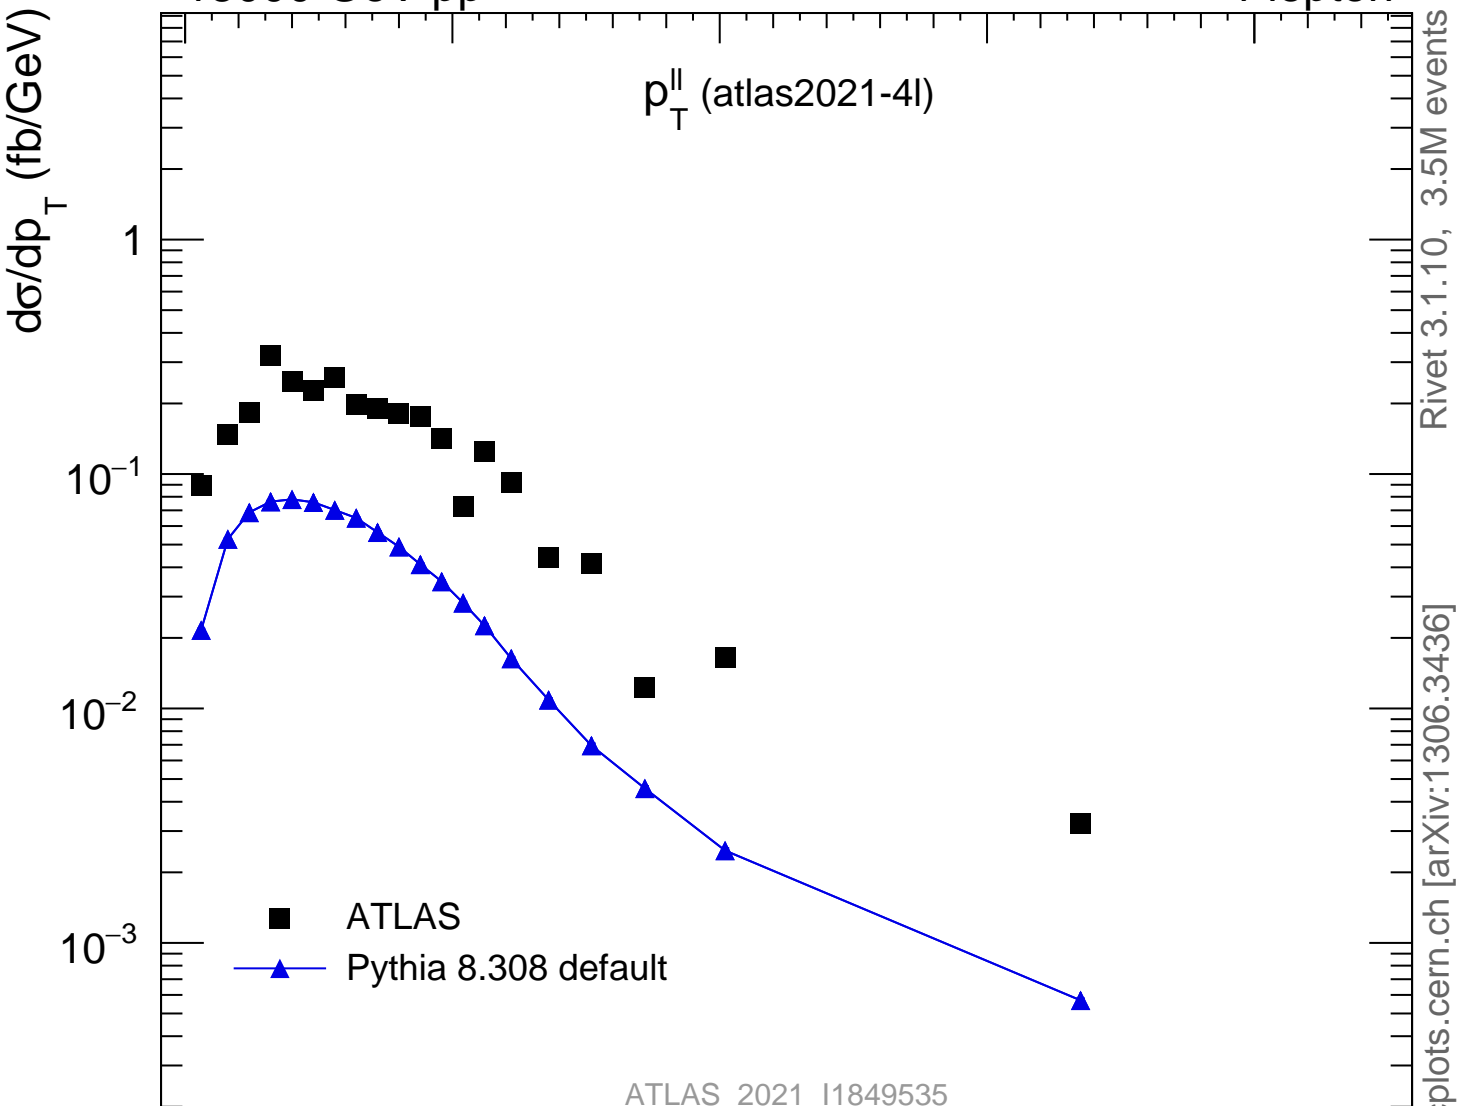

13000 GeV pp

4-lepton

$p_T^{\parallel}$  (atlas2021-4l)

ATLAS\_2021\_I1849535

Rivet 3.1.10, 3.5M events  
mcplots.cern.ch [arXiv:1306.3436]