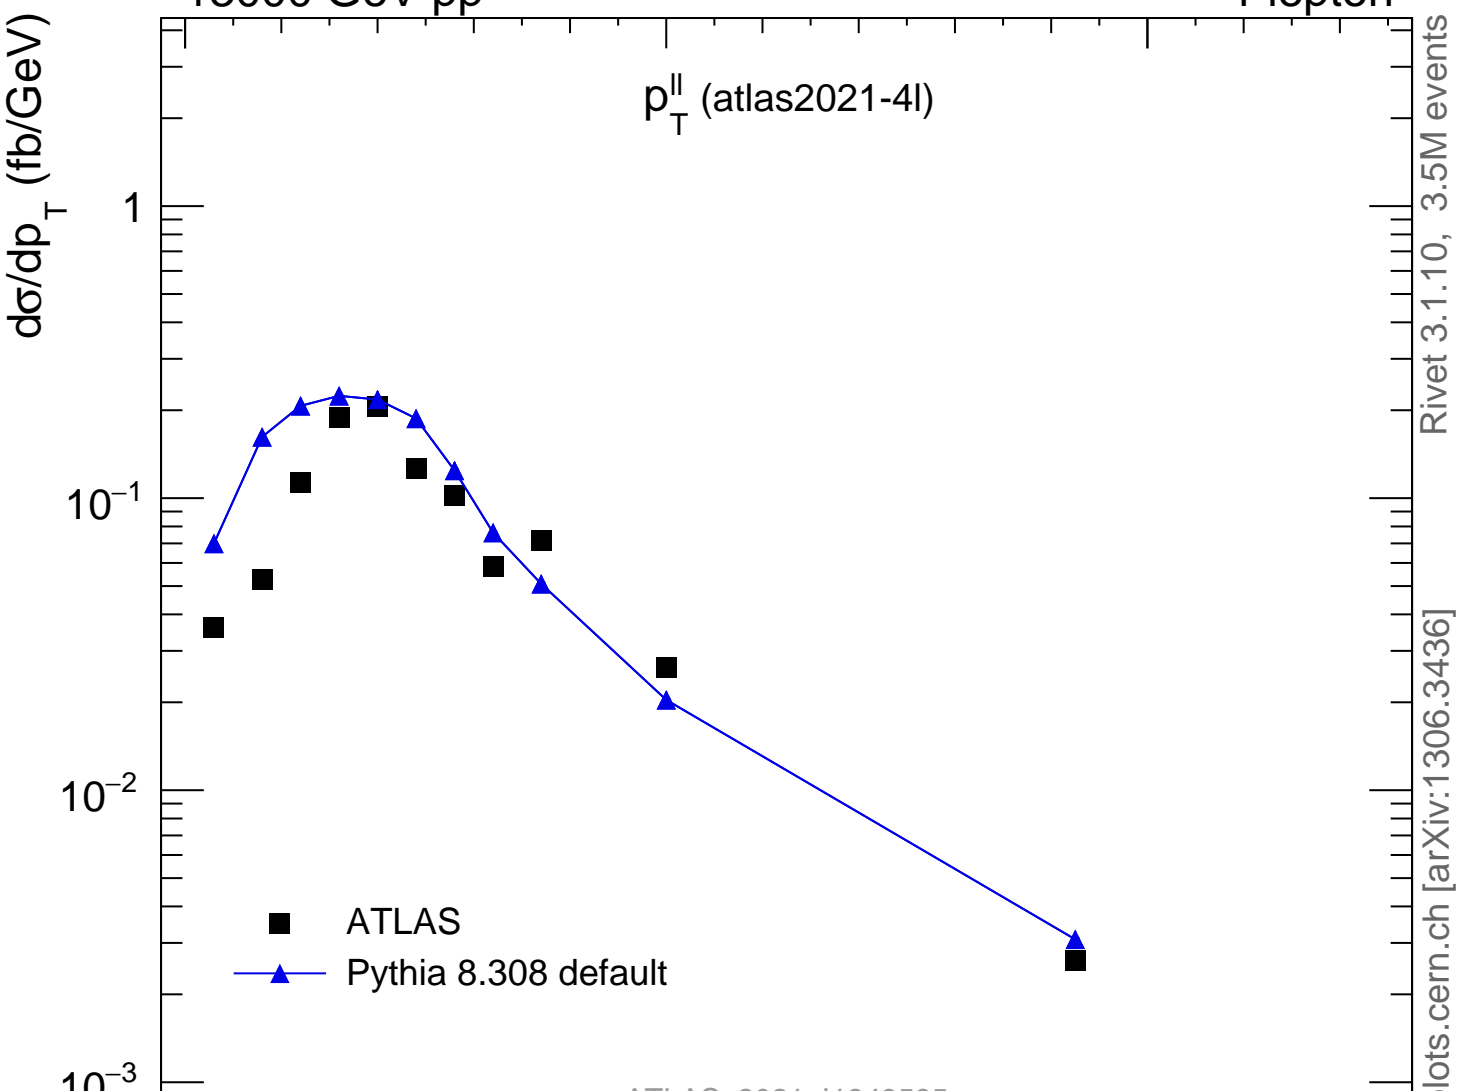

13000 GeV pp

4-lepton

p_T^{\parallel} (atlas2021-4l)

ATLAS_2021_I1849535