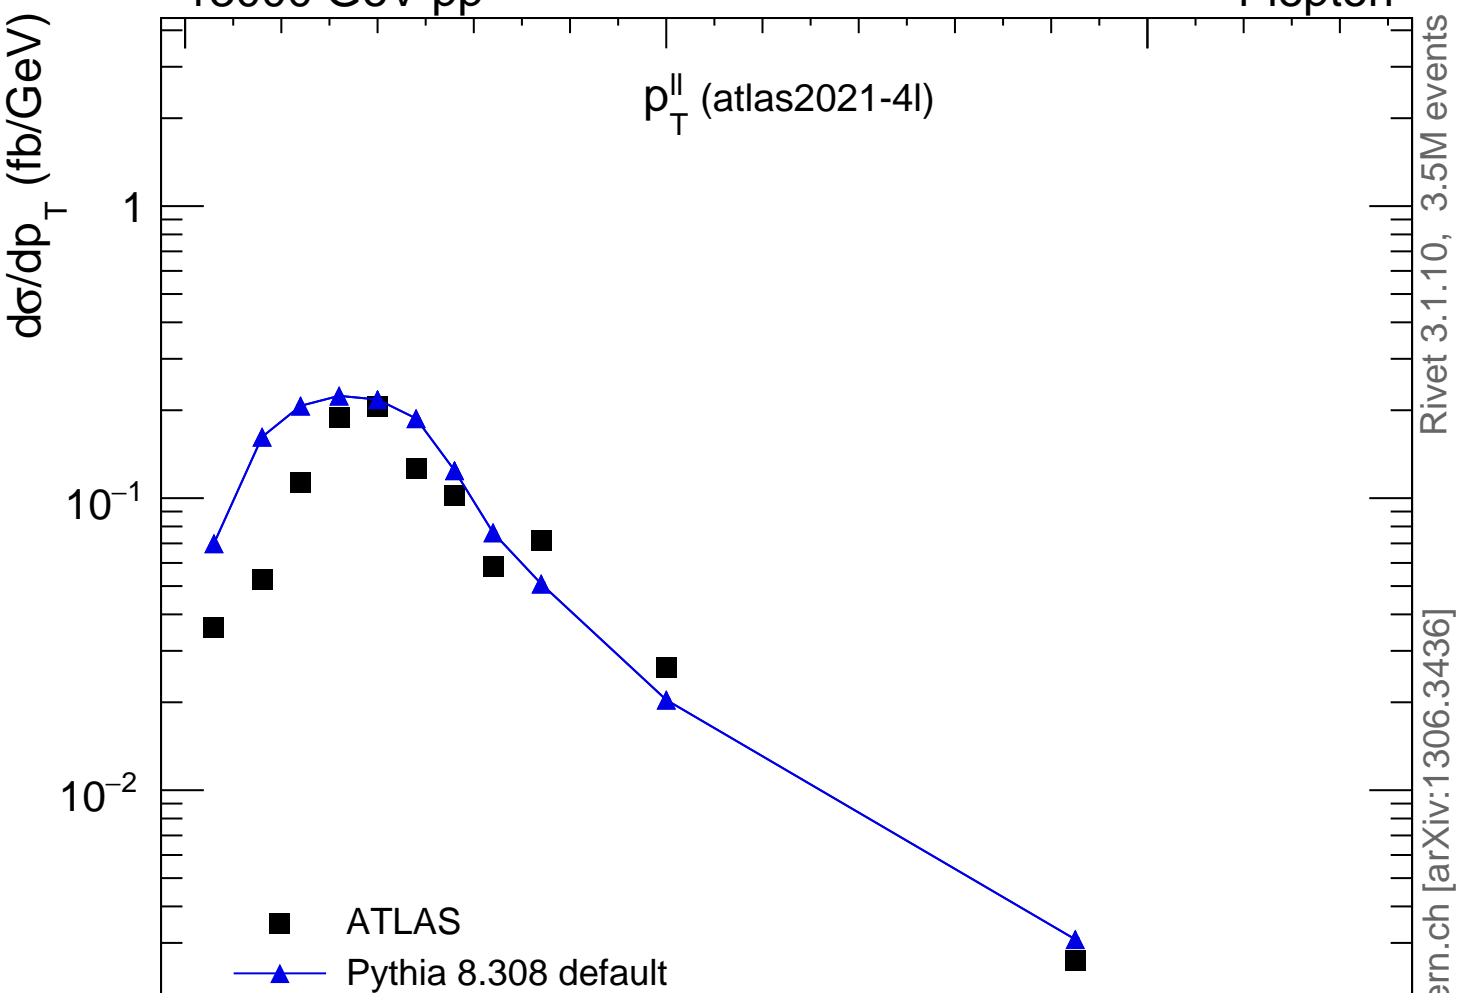

13000 GeV pp

4-lepton

$p_T^{\parallel}$  (atlas2021-4l)

ATLAS\_2021\_I1849535