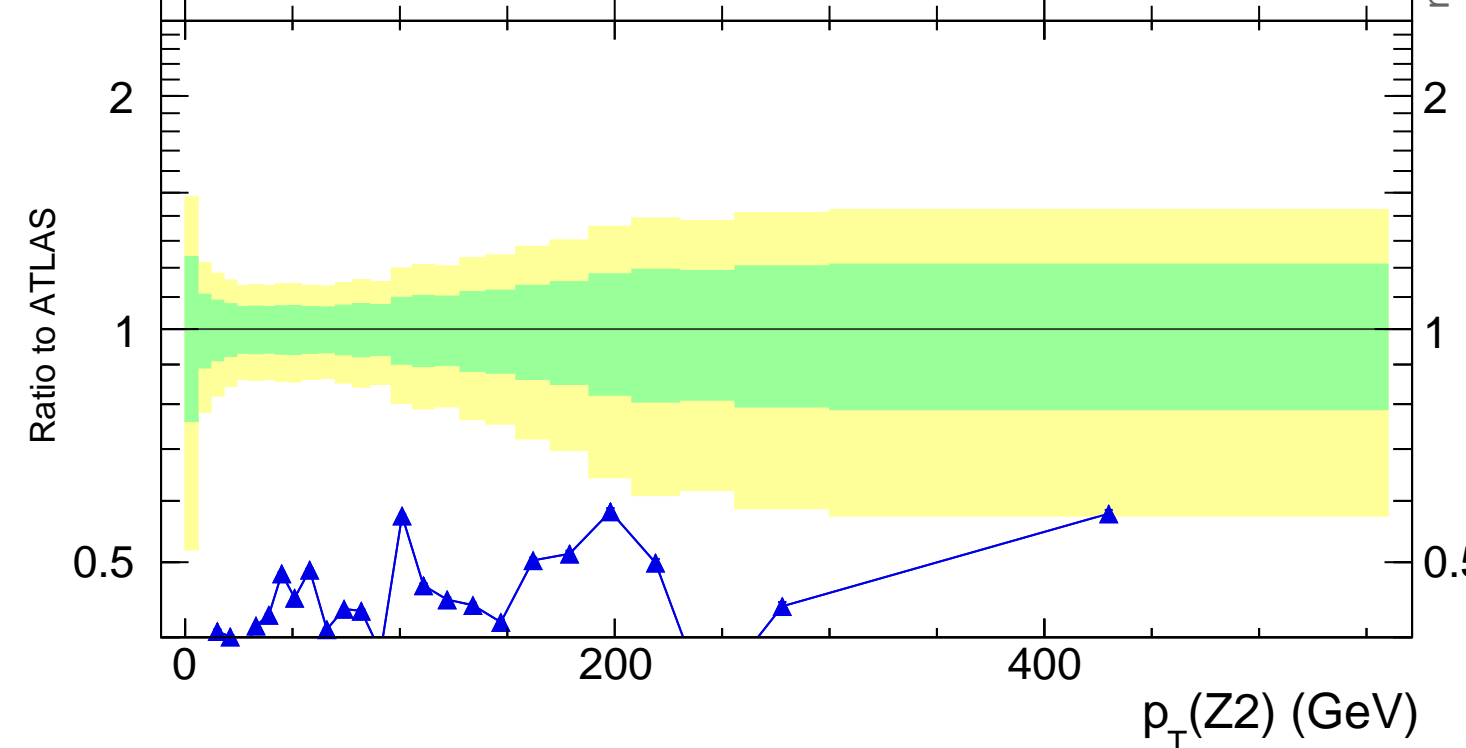

13000 GeV pp

4-lepton

Rivet 3.1.10, 3.5M events
mcplots.cern.ch [arXiv:1306.3436]