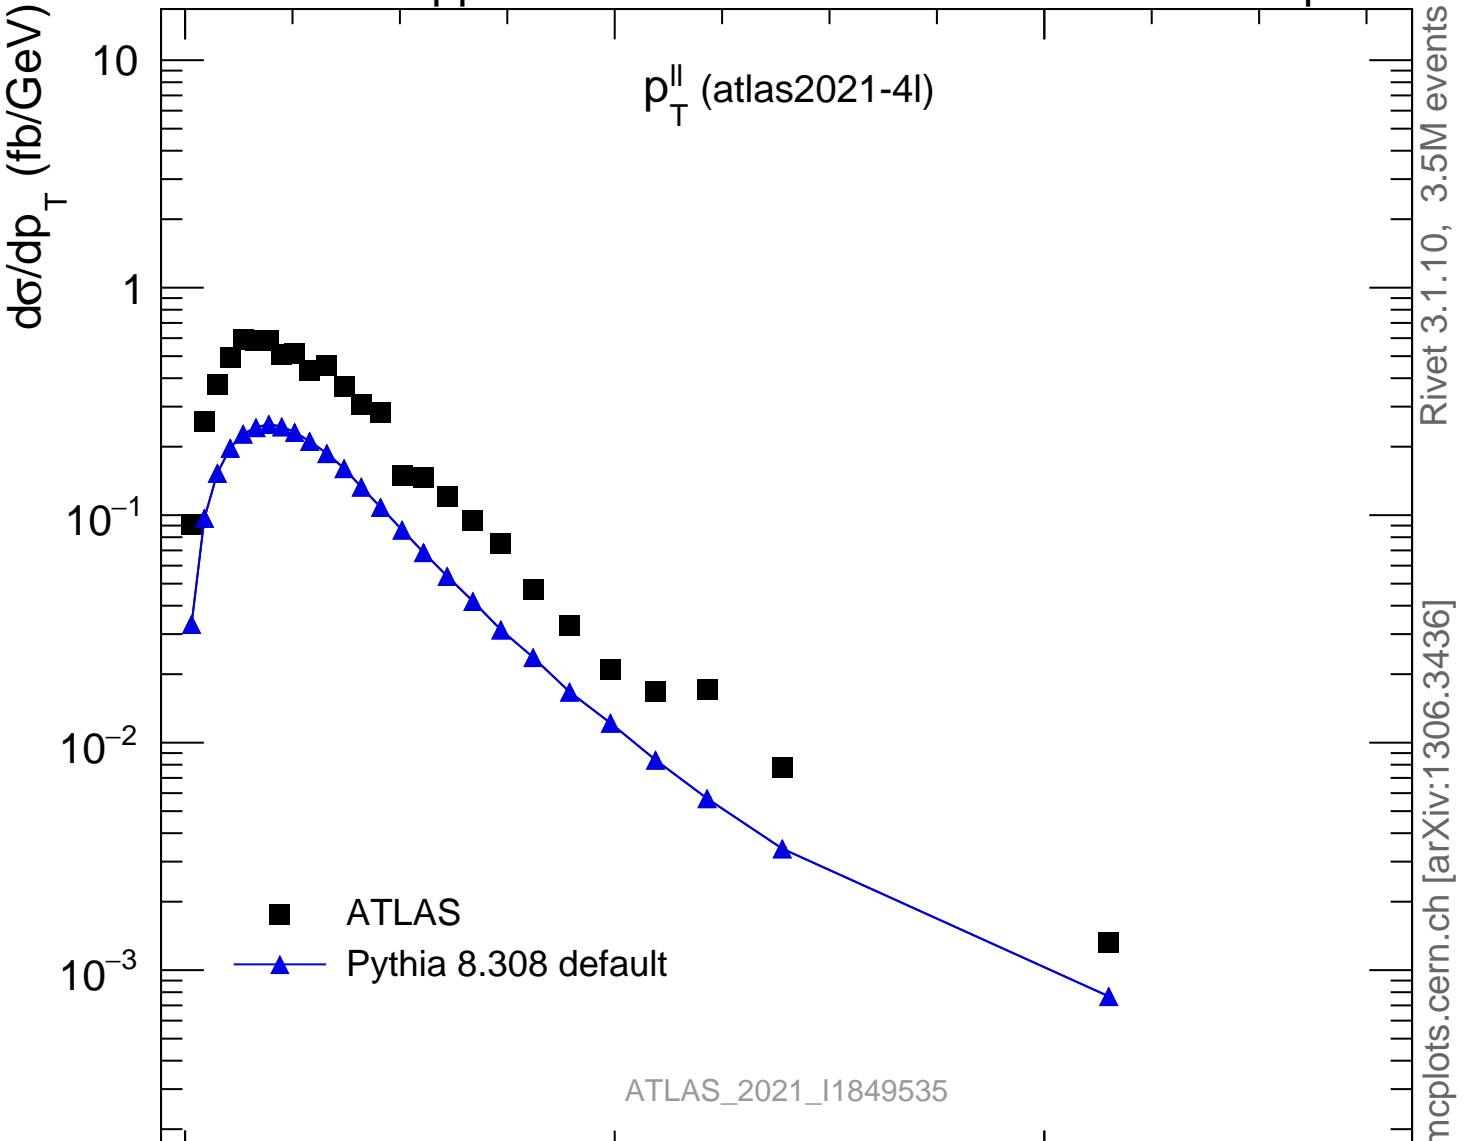

13000 GeV pp

4-lepton

Rivet 3.1.10, 3.5M events
mcplots.cern.ch [arXiv:1306.3436]