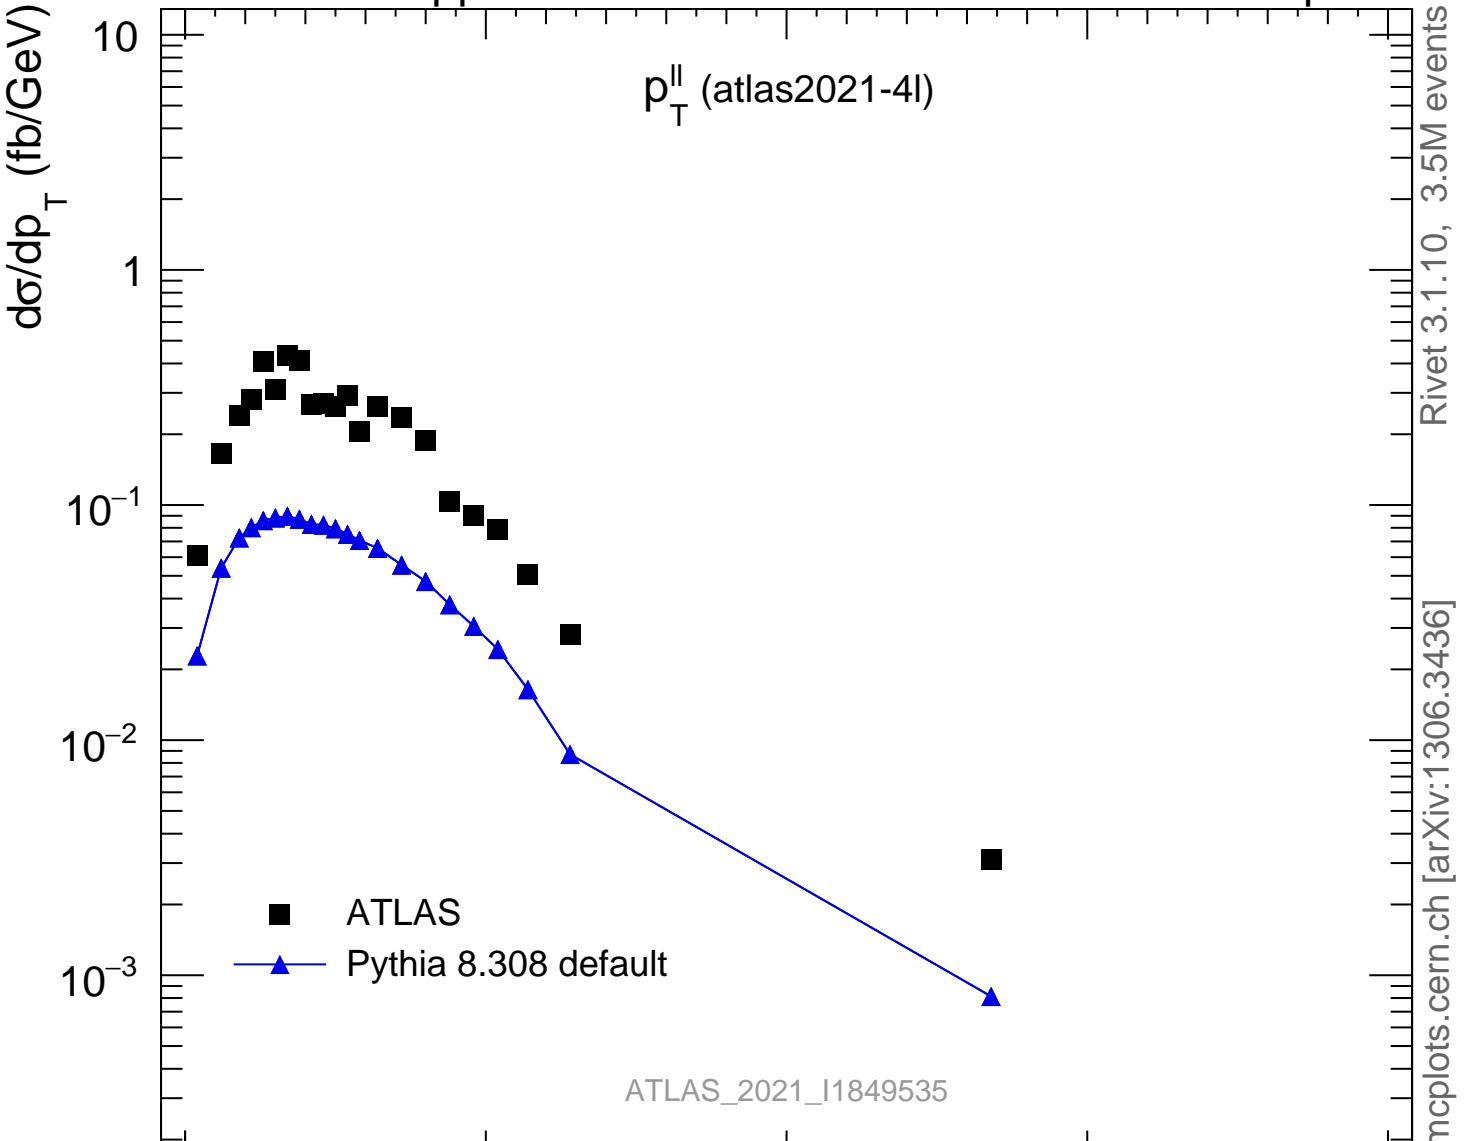

13000 GeV pp

4-lepton

Rivet 3.1.10, 3.5M events
mcplots.cern.ch [arXiv:1306.3436]