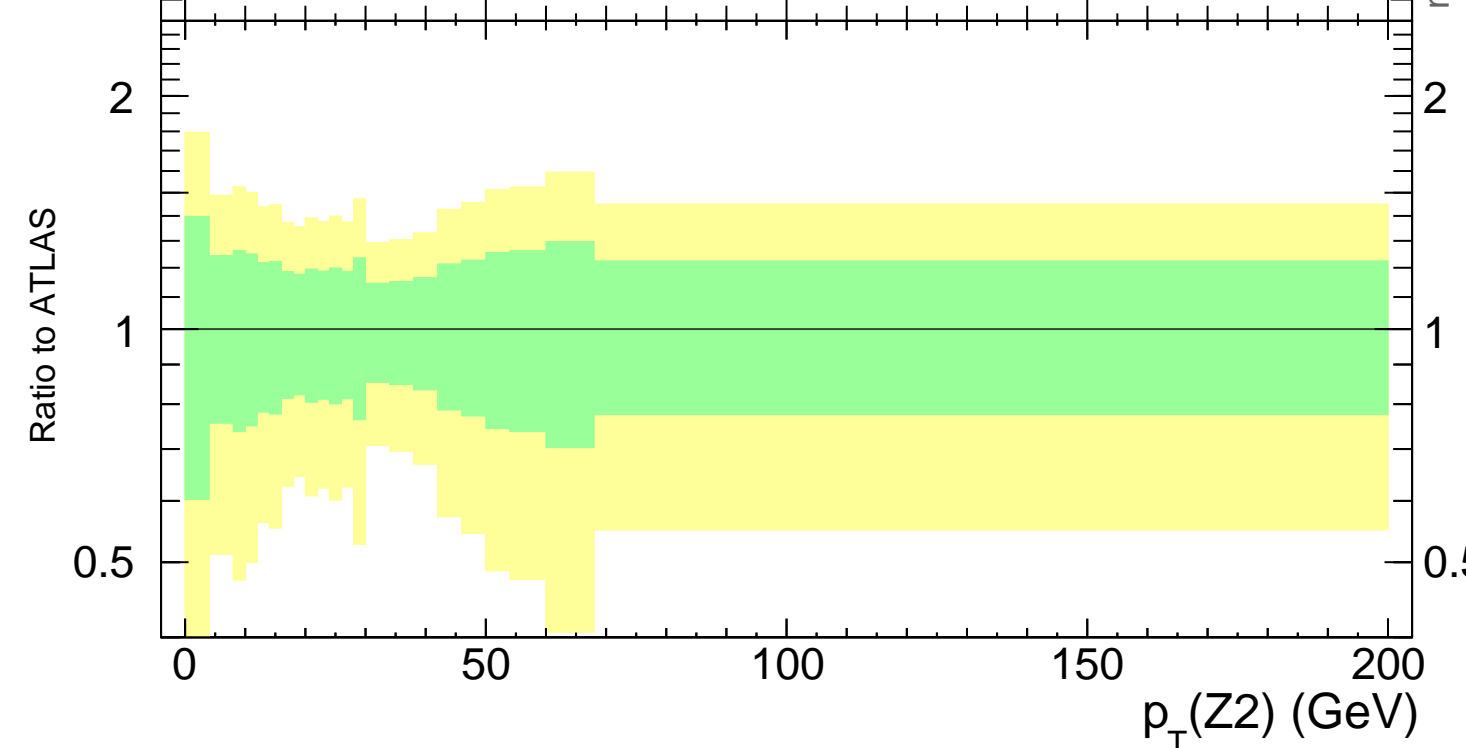

13000 GeV pp

4-lepton

Rivet 3.1.10, 3.5M events
mcplots.cern.ch [arXiv:1306.3436]