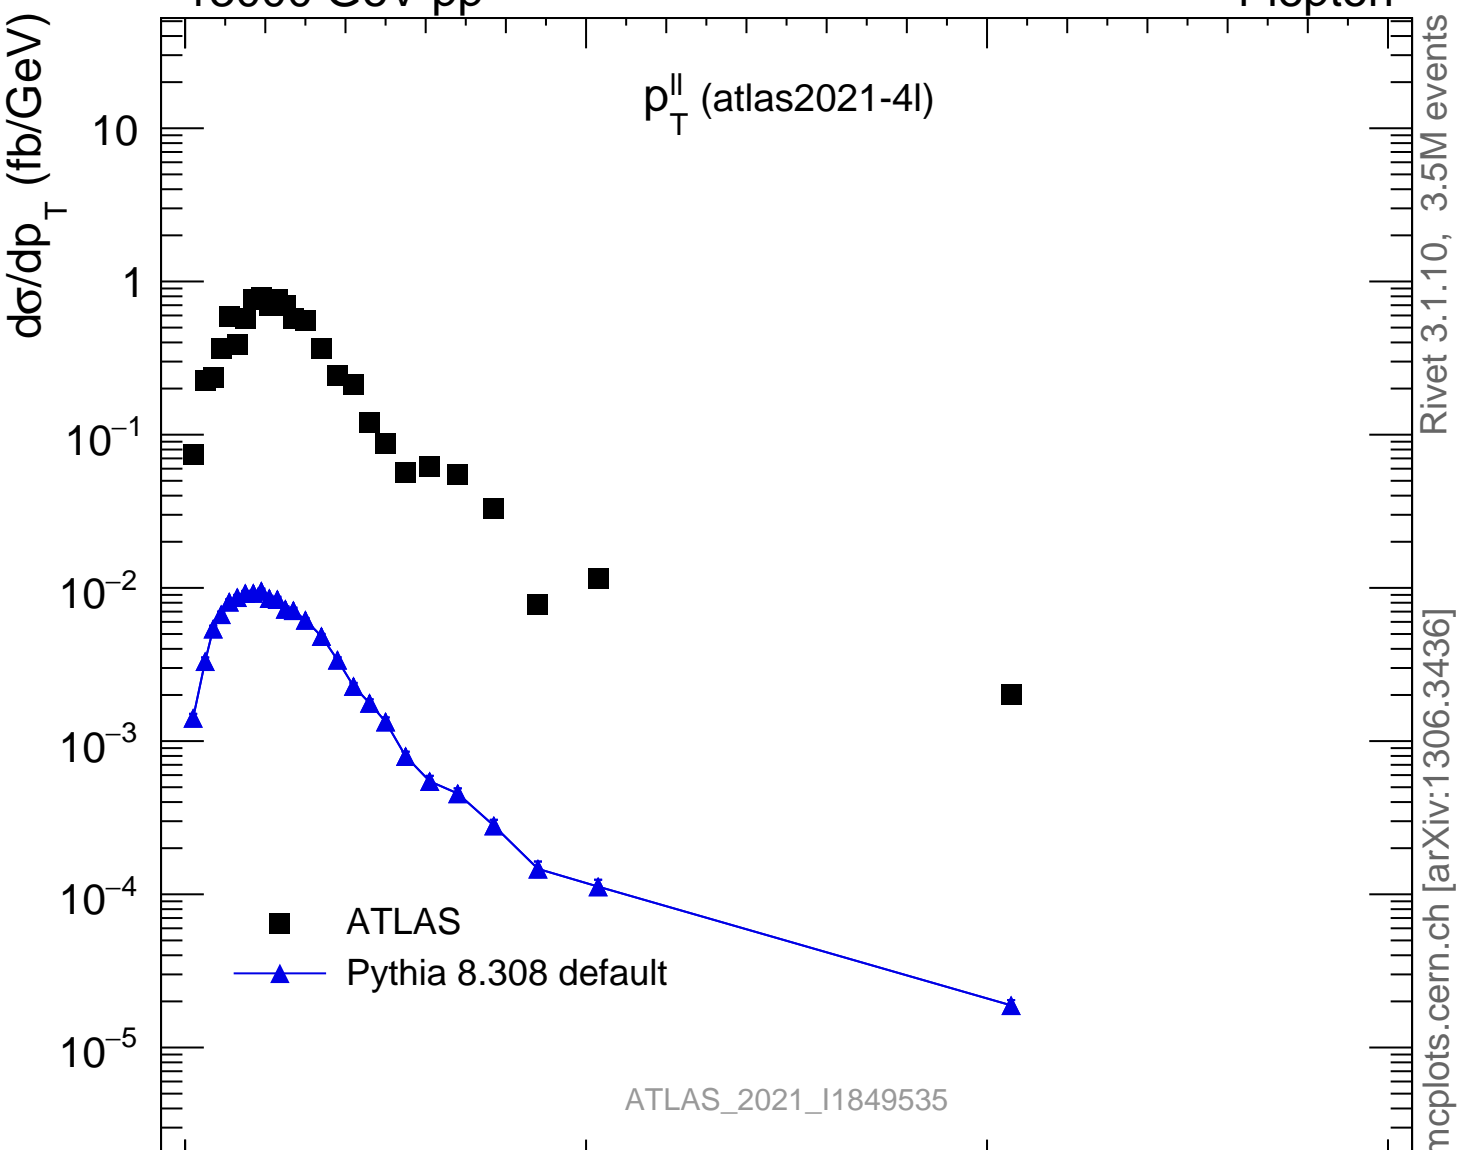

13000 GeV pp

4-lepton

p_T^{\parallel} (atlas2021-4l)

Rivet 3.1.10, 3.5M events
mcplots.cern.ch [arXiv:1306.3436]