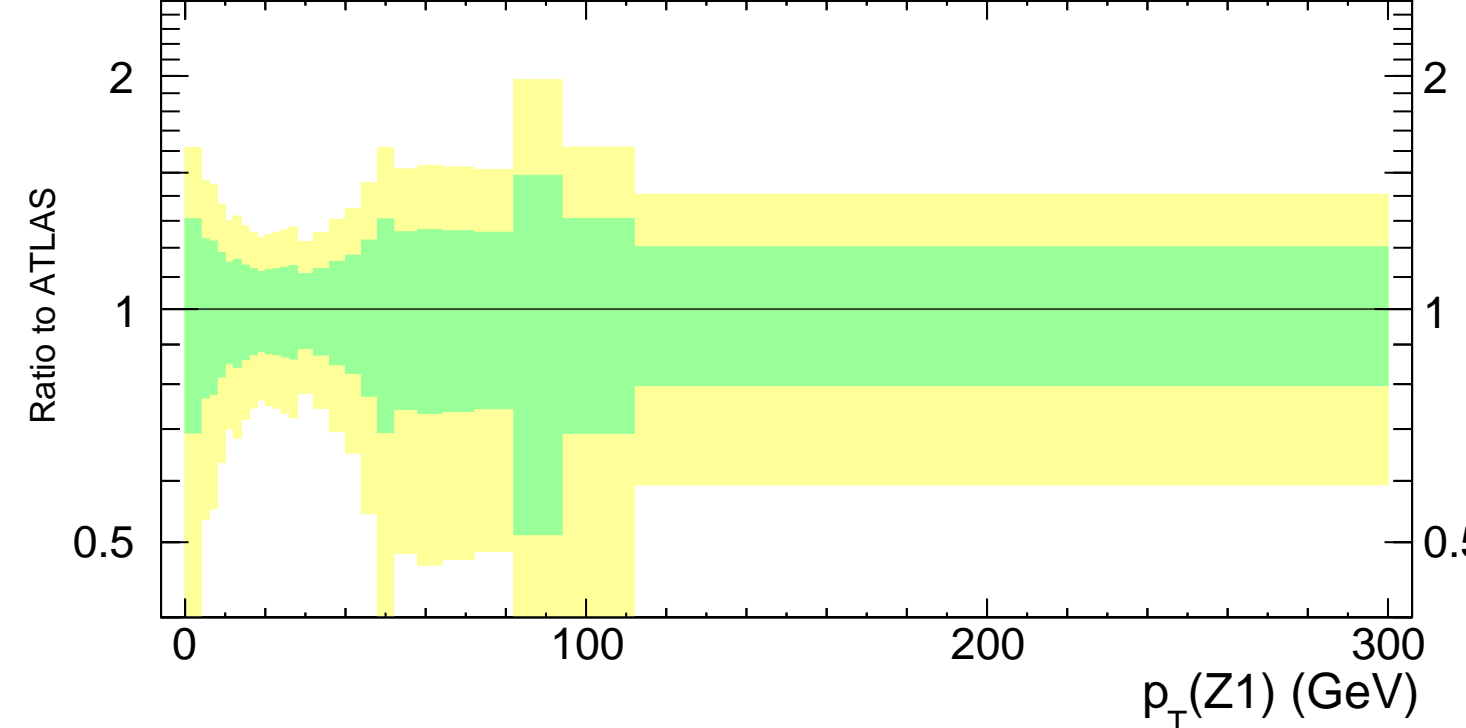

13000 GeV pp

4-lepton

p_T^{\parallel} (atlas2021-4l)

Rivet 3.1.10, 3.5M events
mcplots.cern.ch [arXiv:1306.3436]