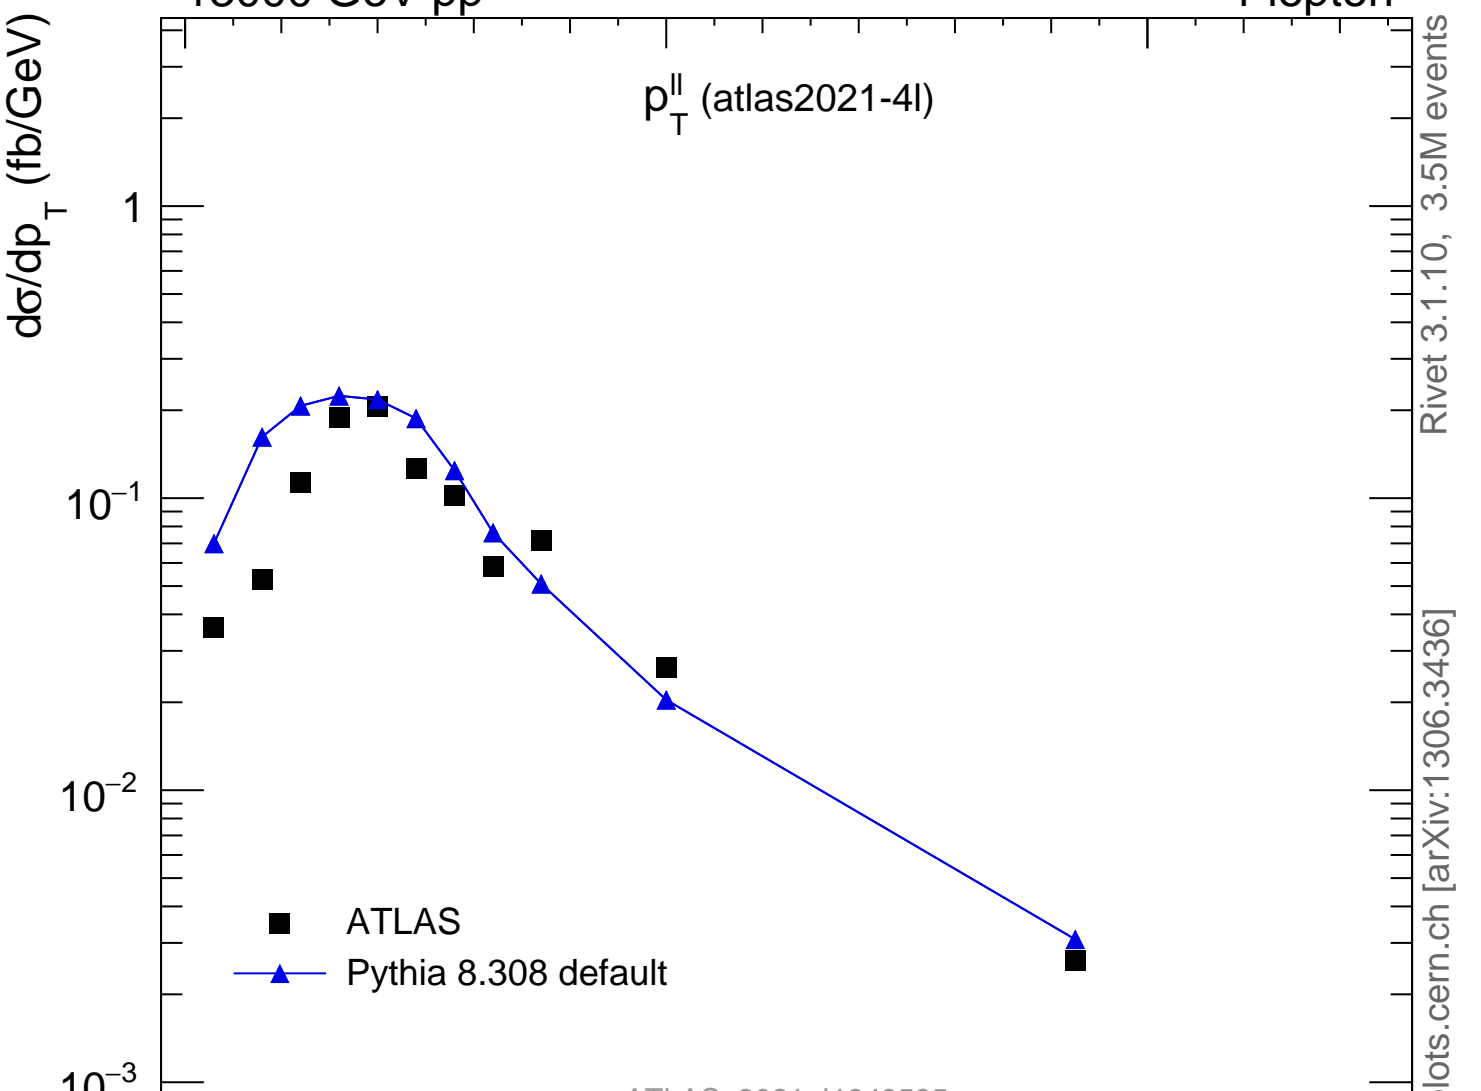

13000 GeV pp

4-lepton

p_T^{\parallel} (atlas2021-4l)

Rivet 3.1.10, 3.5M events
mcplots.cern.ch [arXiv:1306.3436]

ATLAS_2021_I1849535