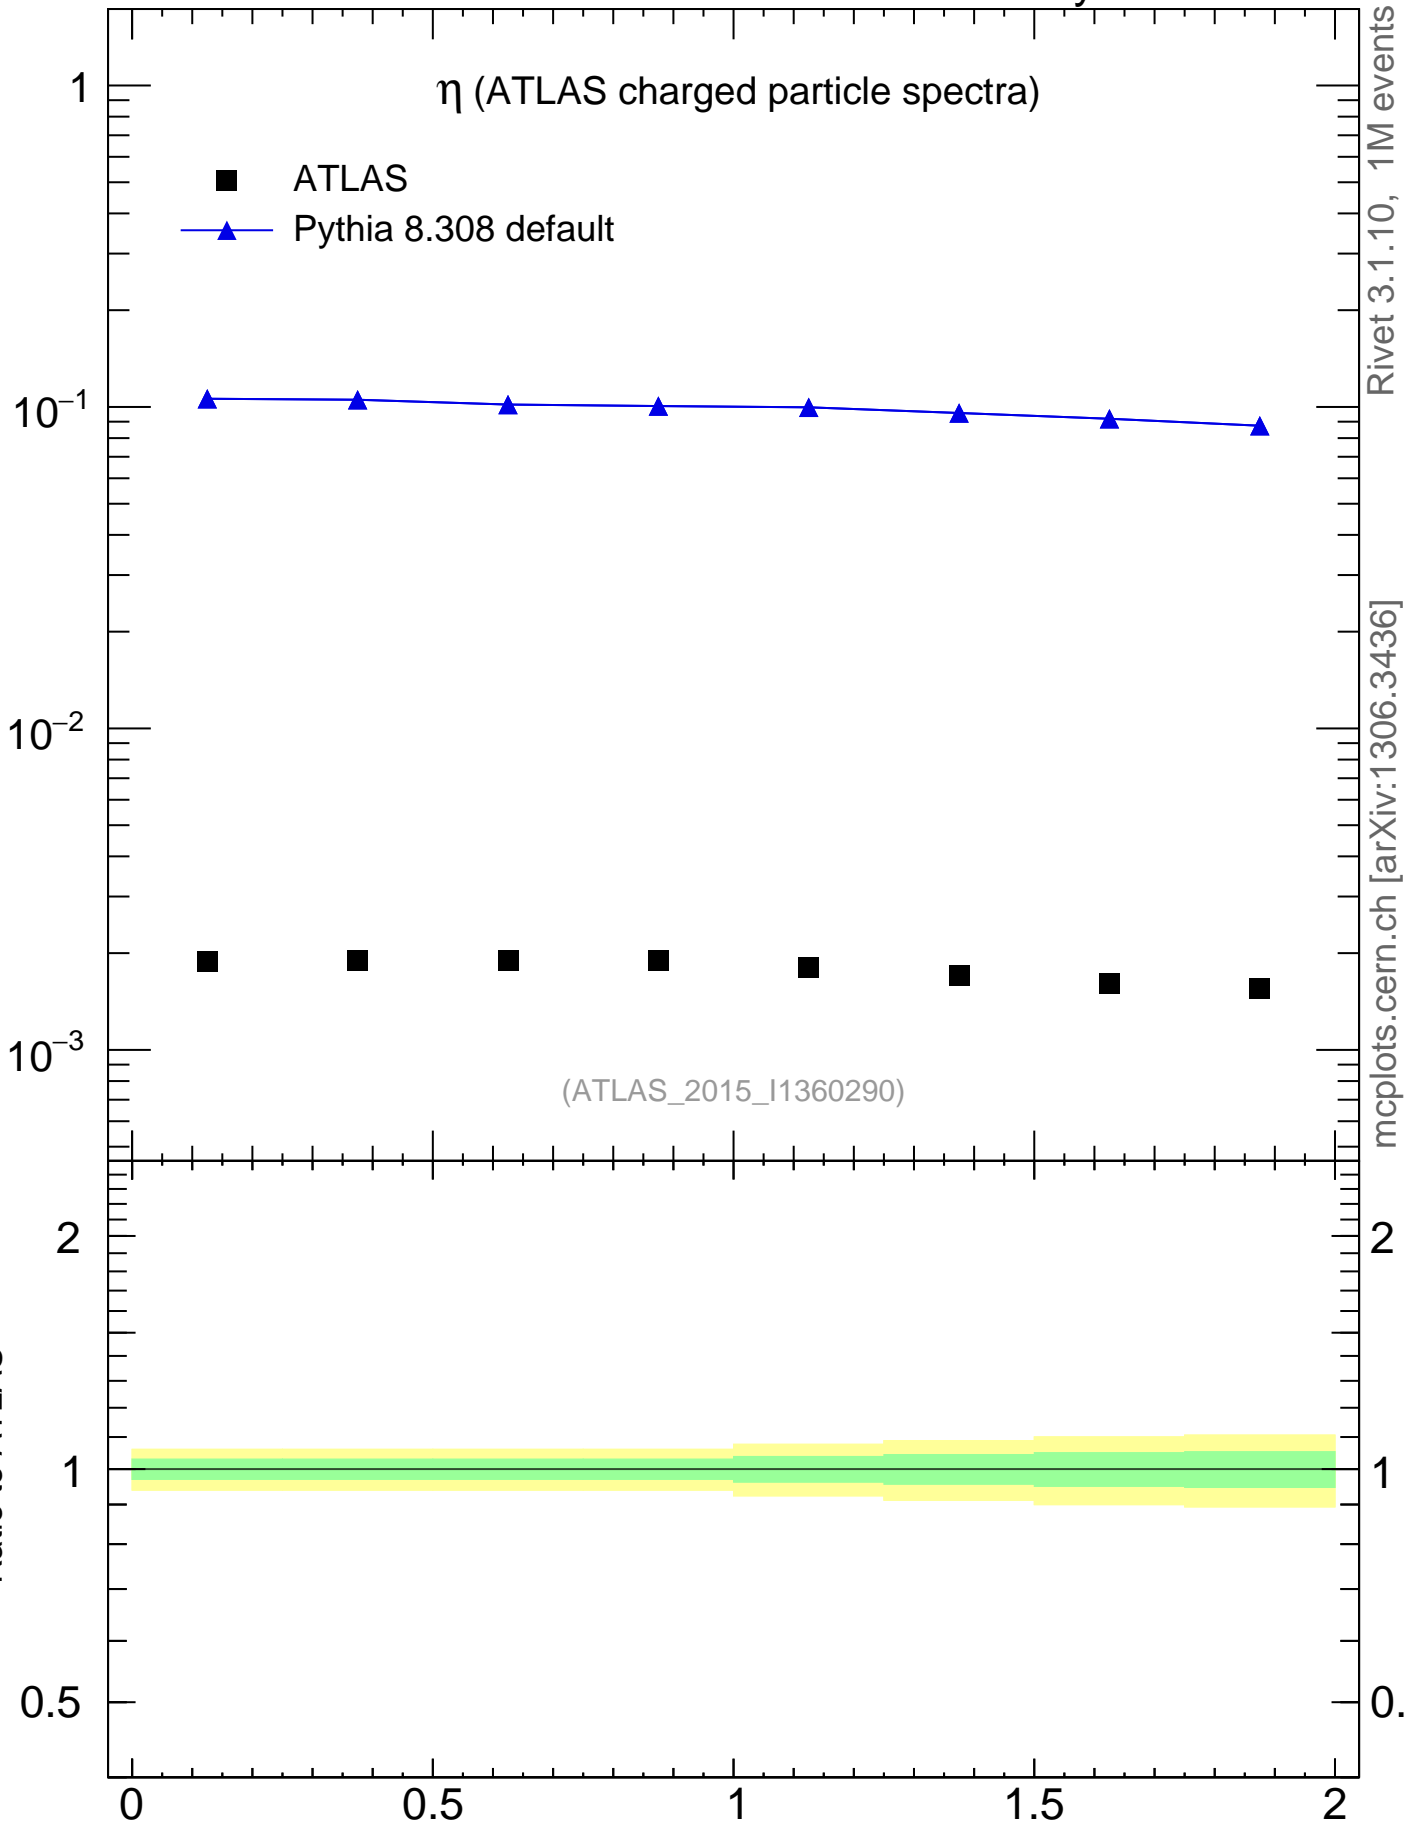

η (ATLAS charged particle spectra)

- ATLAS
- ▲ Pythia 8.308 default

(ATLAS_2015_I1360290)

Rivet 3.1.10, 1M events
mcplots.cern.ch [arXiv:1306.3436]

Ratio to ATLAS

Ratio to ATLAS