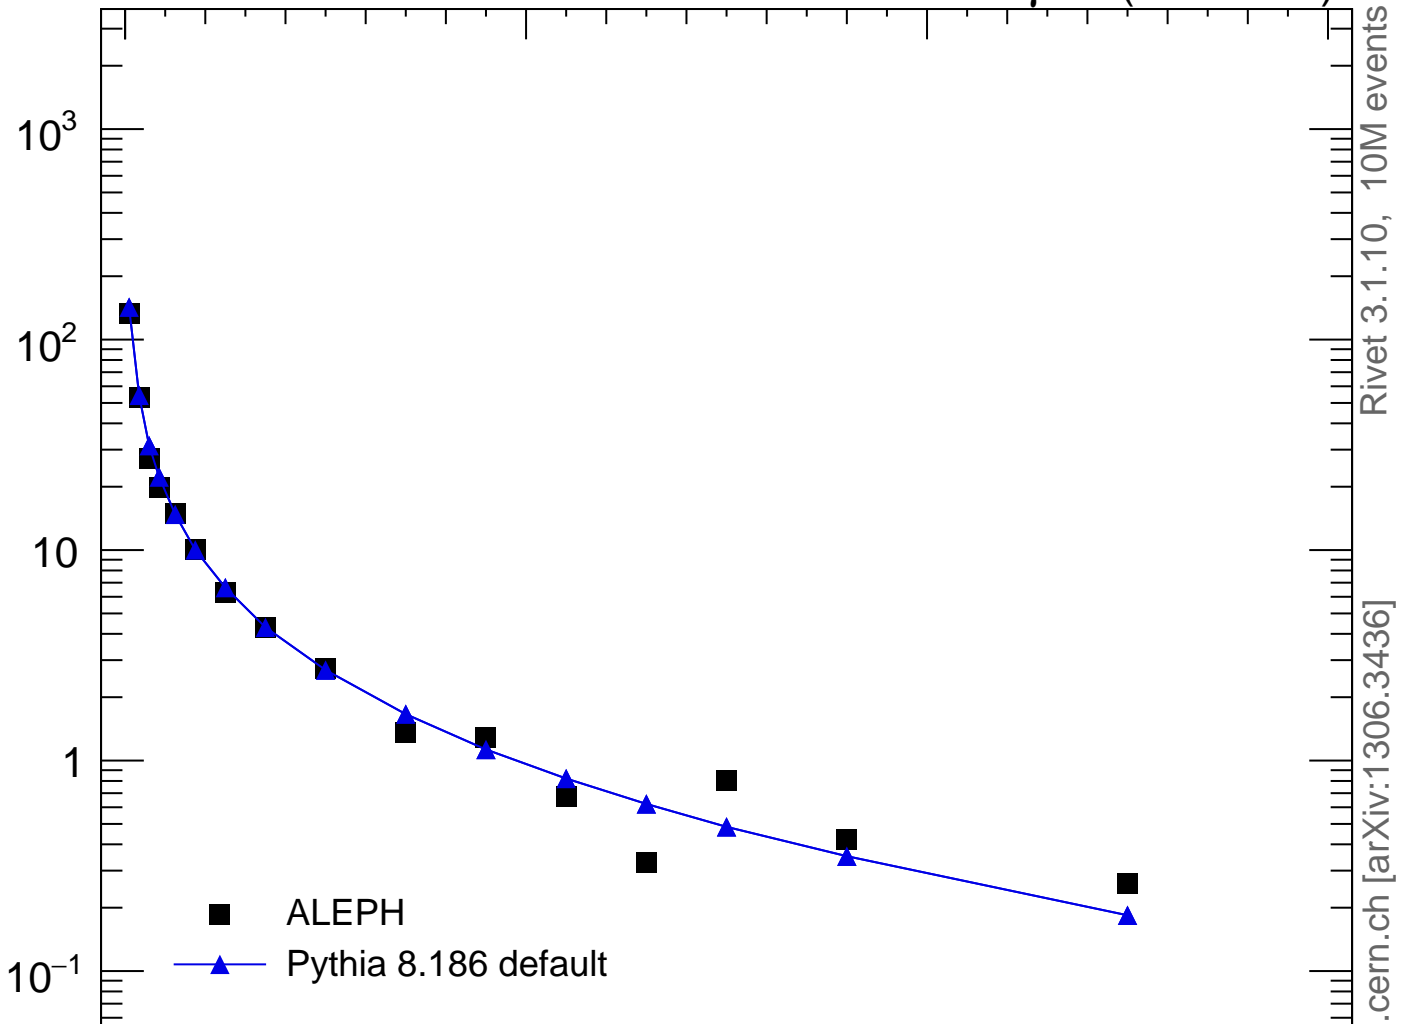

206 GeV ee

γ^*/Z (Hadronic)

■ ALEPH
▲ Pythia 8.186 default

(ALEPH_2004_S5765862)

Ratio to ALEPH

Rivet 3.1.10, 10M events
mcplots.cern.ch [arXiv:1306.3436]