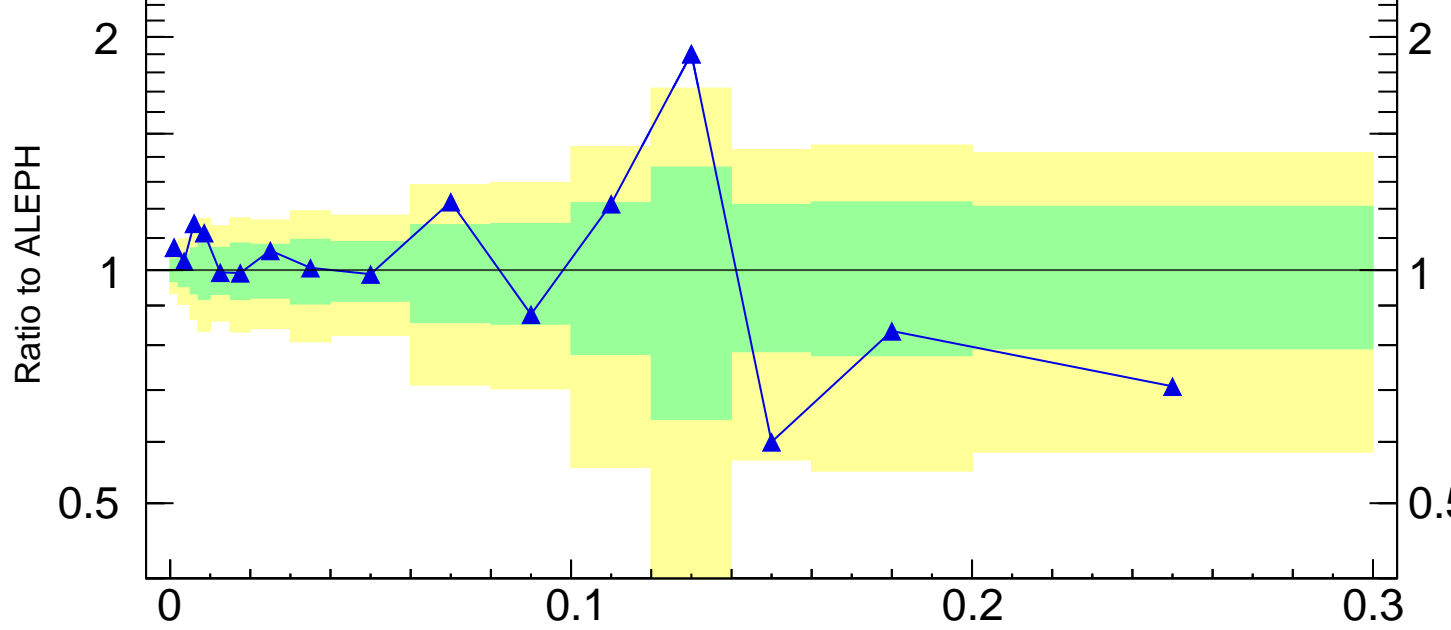

206 GeV ee

γ^*/Z (Hadronic)

■ ALEPH
▲ Pythia 8.186 default

(ALEPH_2004_S5765862)

Ratio to ALEPH

Rivet 3.1.10, 10M events
mcplots.cern.ch [arXiv:1306.3436]