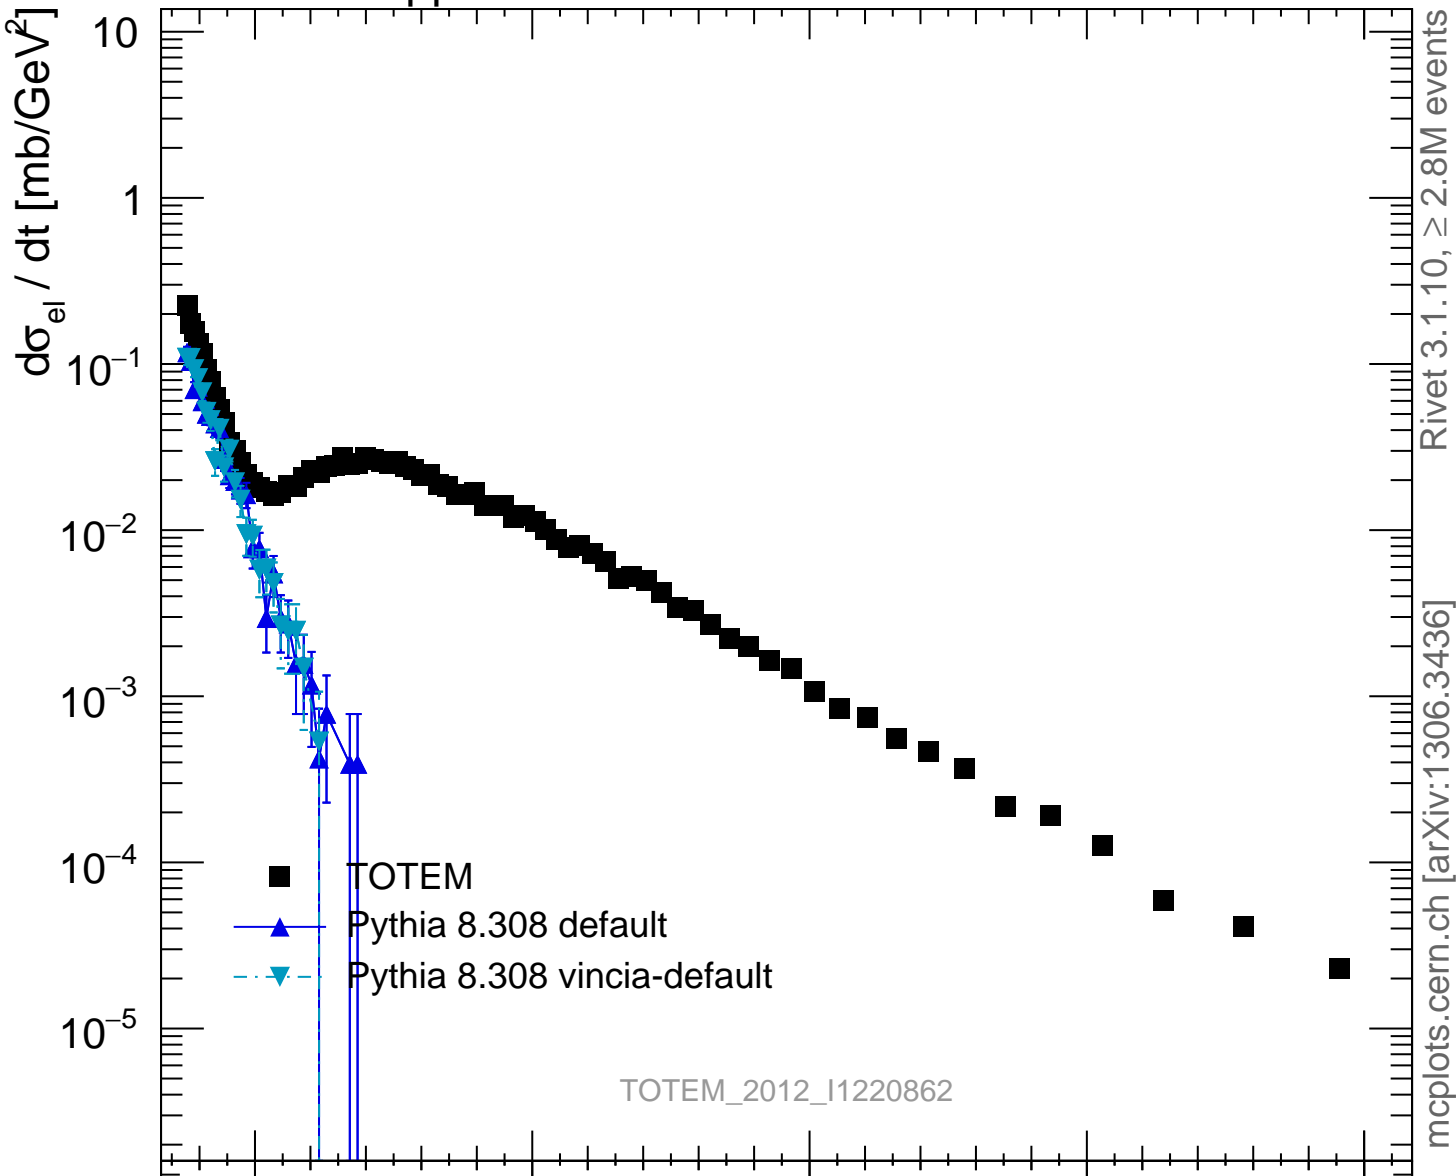

7000 GeV pp

Elastic

Rivet 3.1.10,  $\geq 2.8$ M events

mcplots.cern.ch [arXiv:1306.3436]