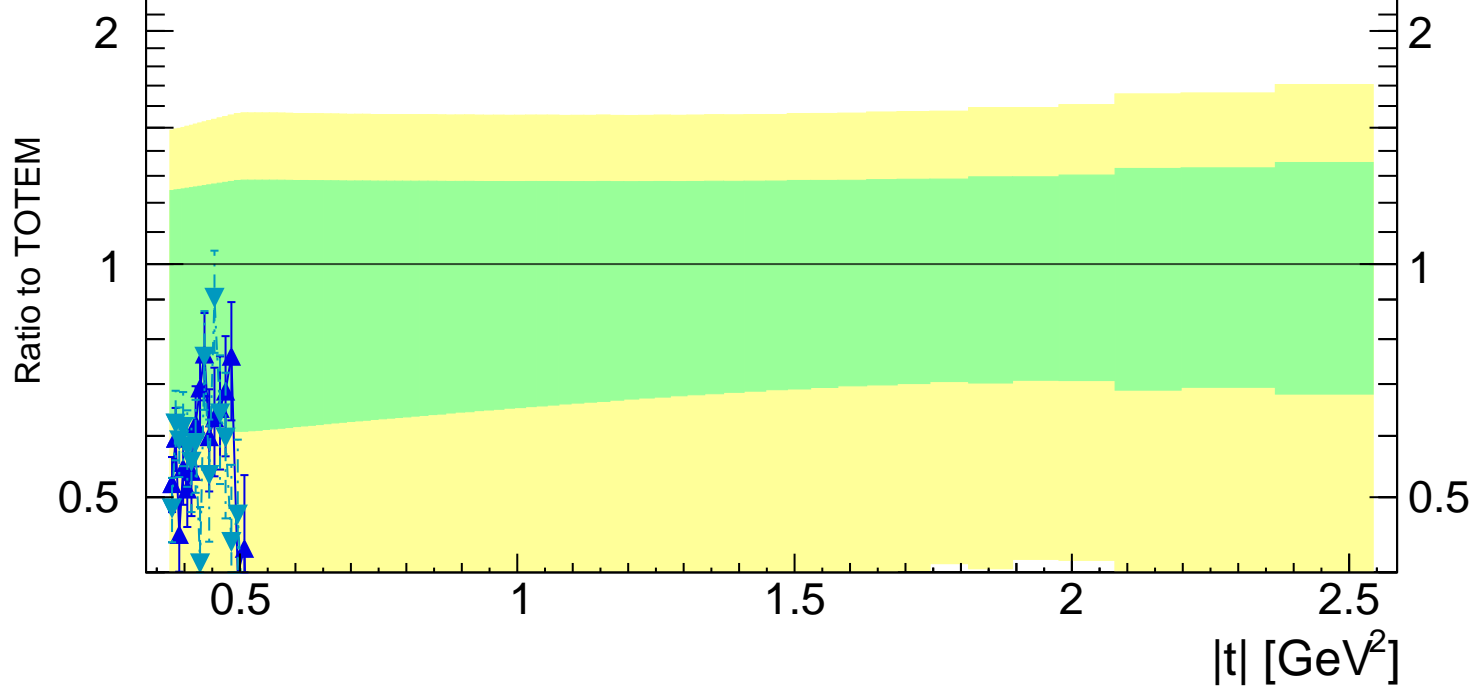

7000 GeV pp

Elastic

Rivet 3.1.10,  $\geq 2.8$ M events

mcplots.cern.ch [arXiv:1306.3436]