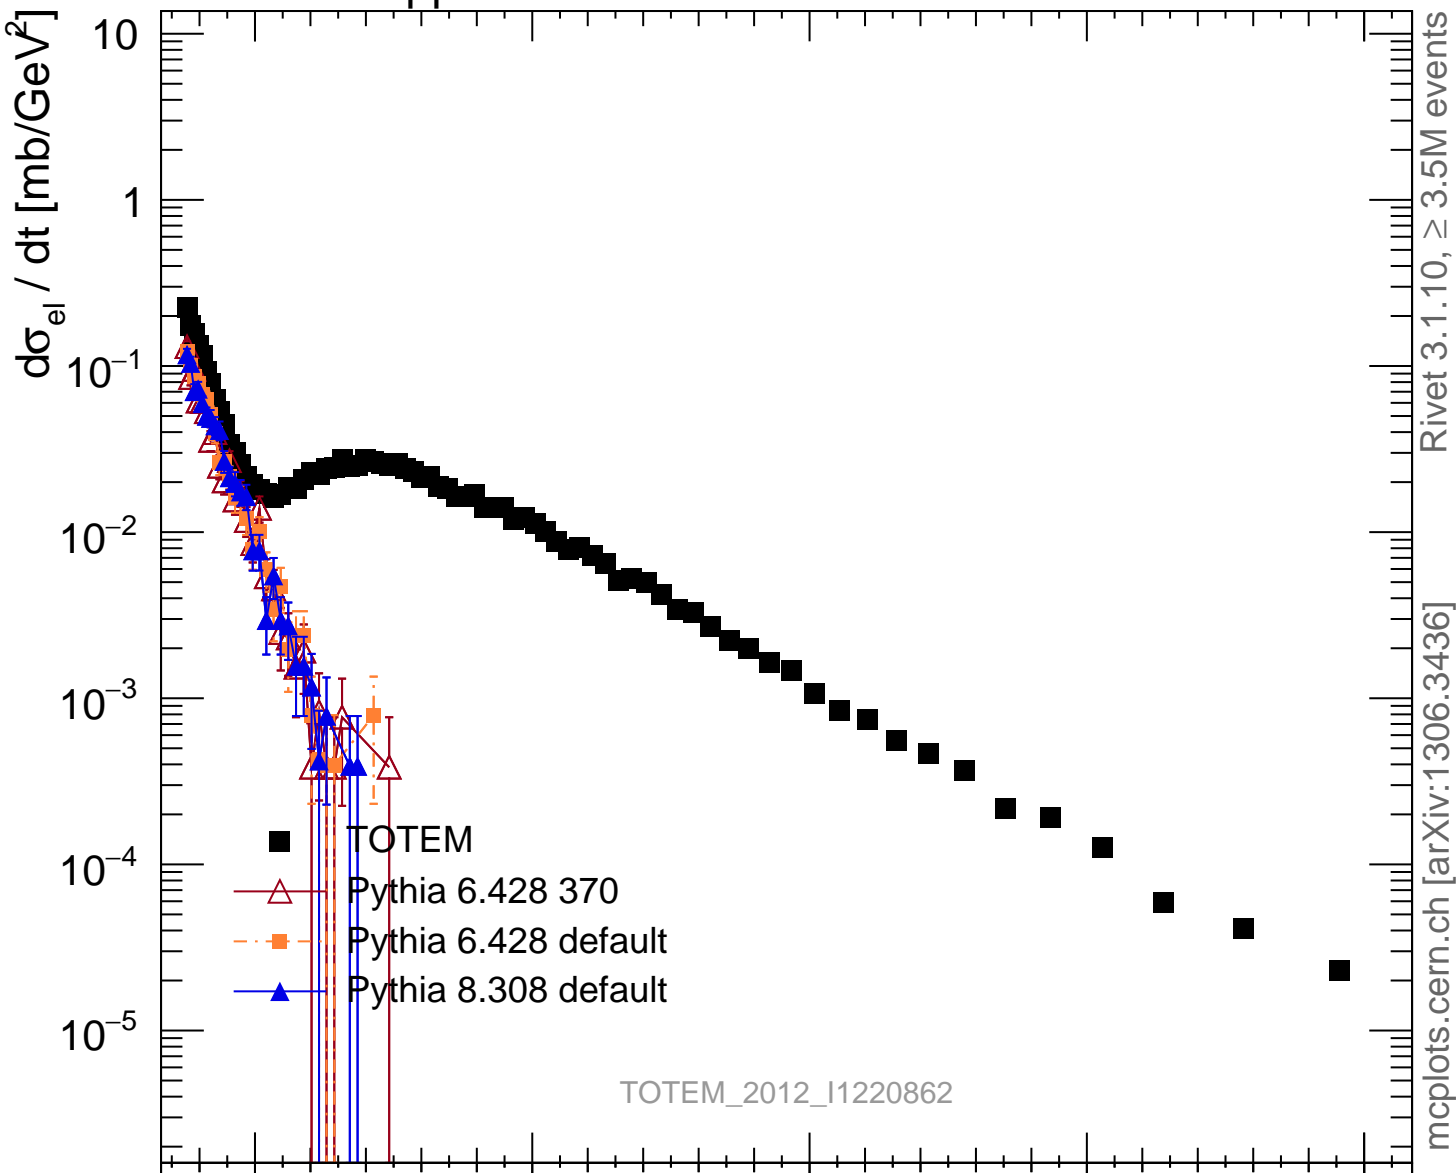

7000 GeV pp

Elastic

Rivet 3.1.10, ≥ 3.5 M events

mcplots.cern.ch [arXiv:1306.3436]