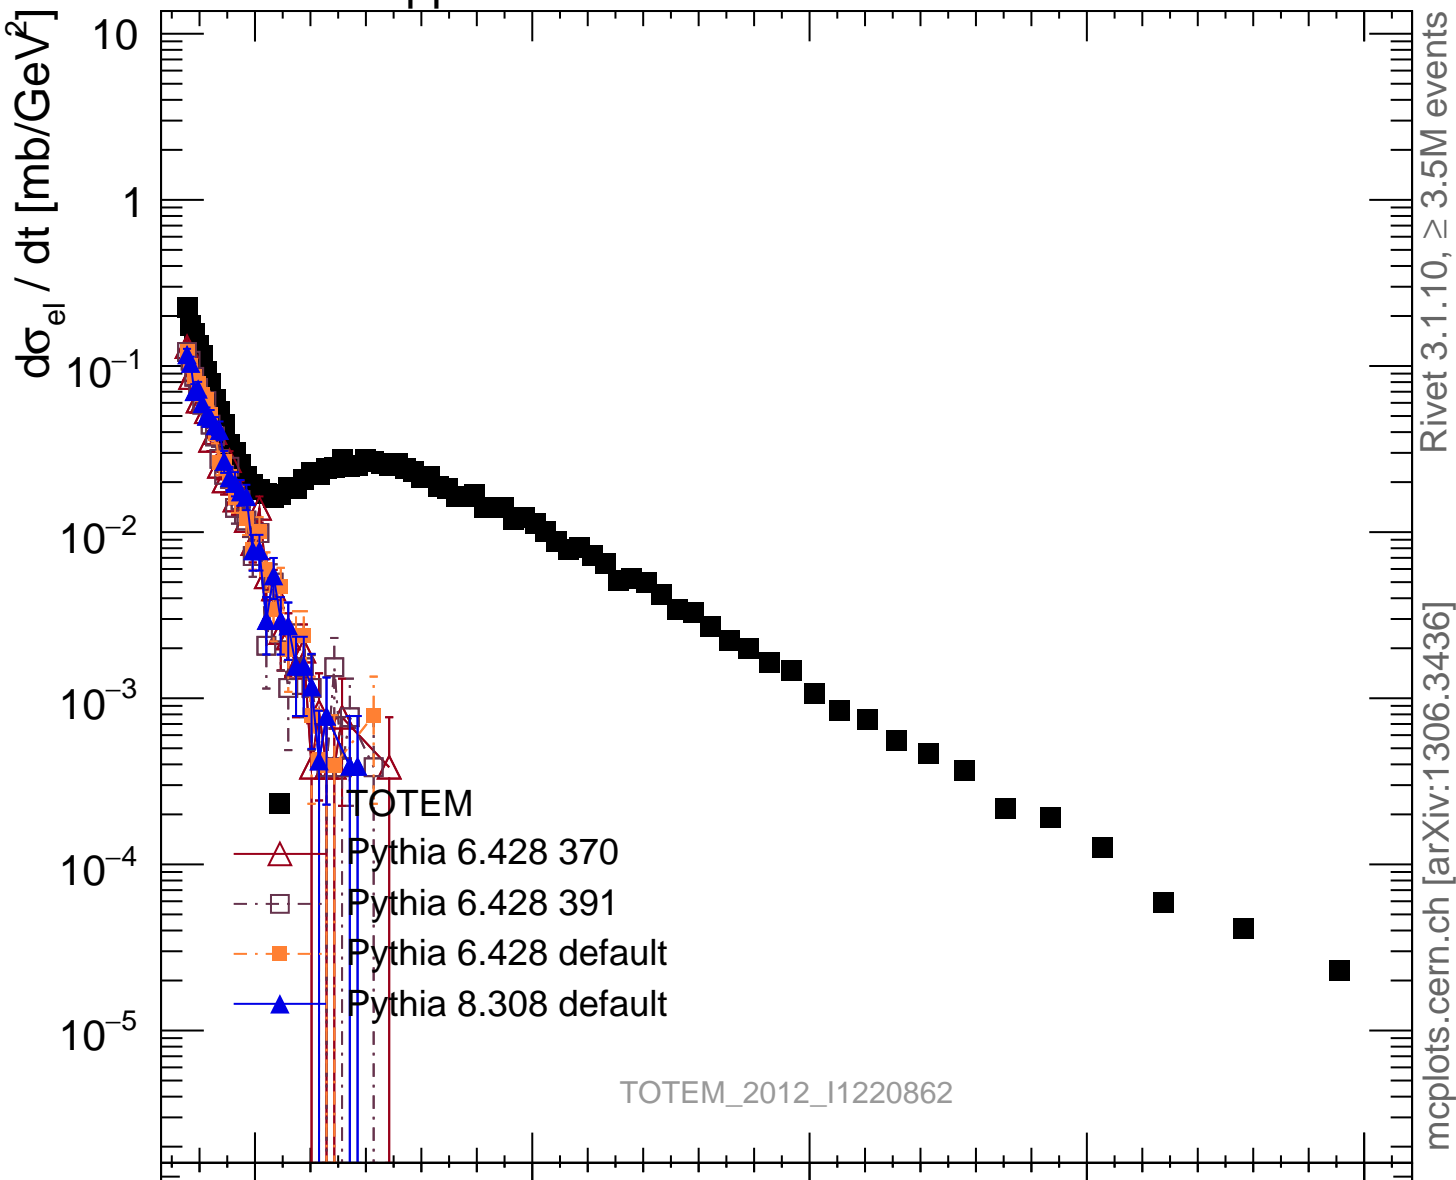

7000 GeV pp

Elastic

Rivet 3.1.10, ≥ 3.5M events

mcplots.cern.ch [arXiv:1306.3436]