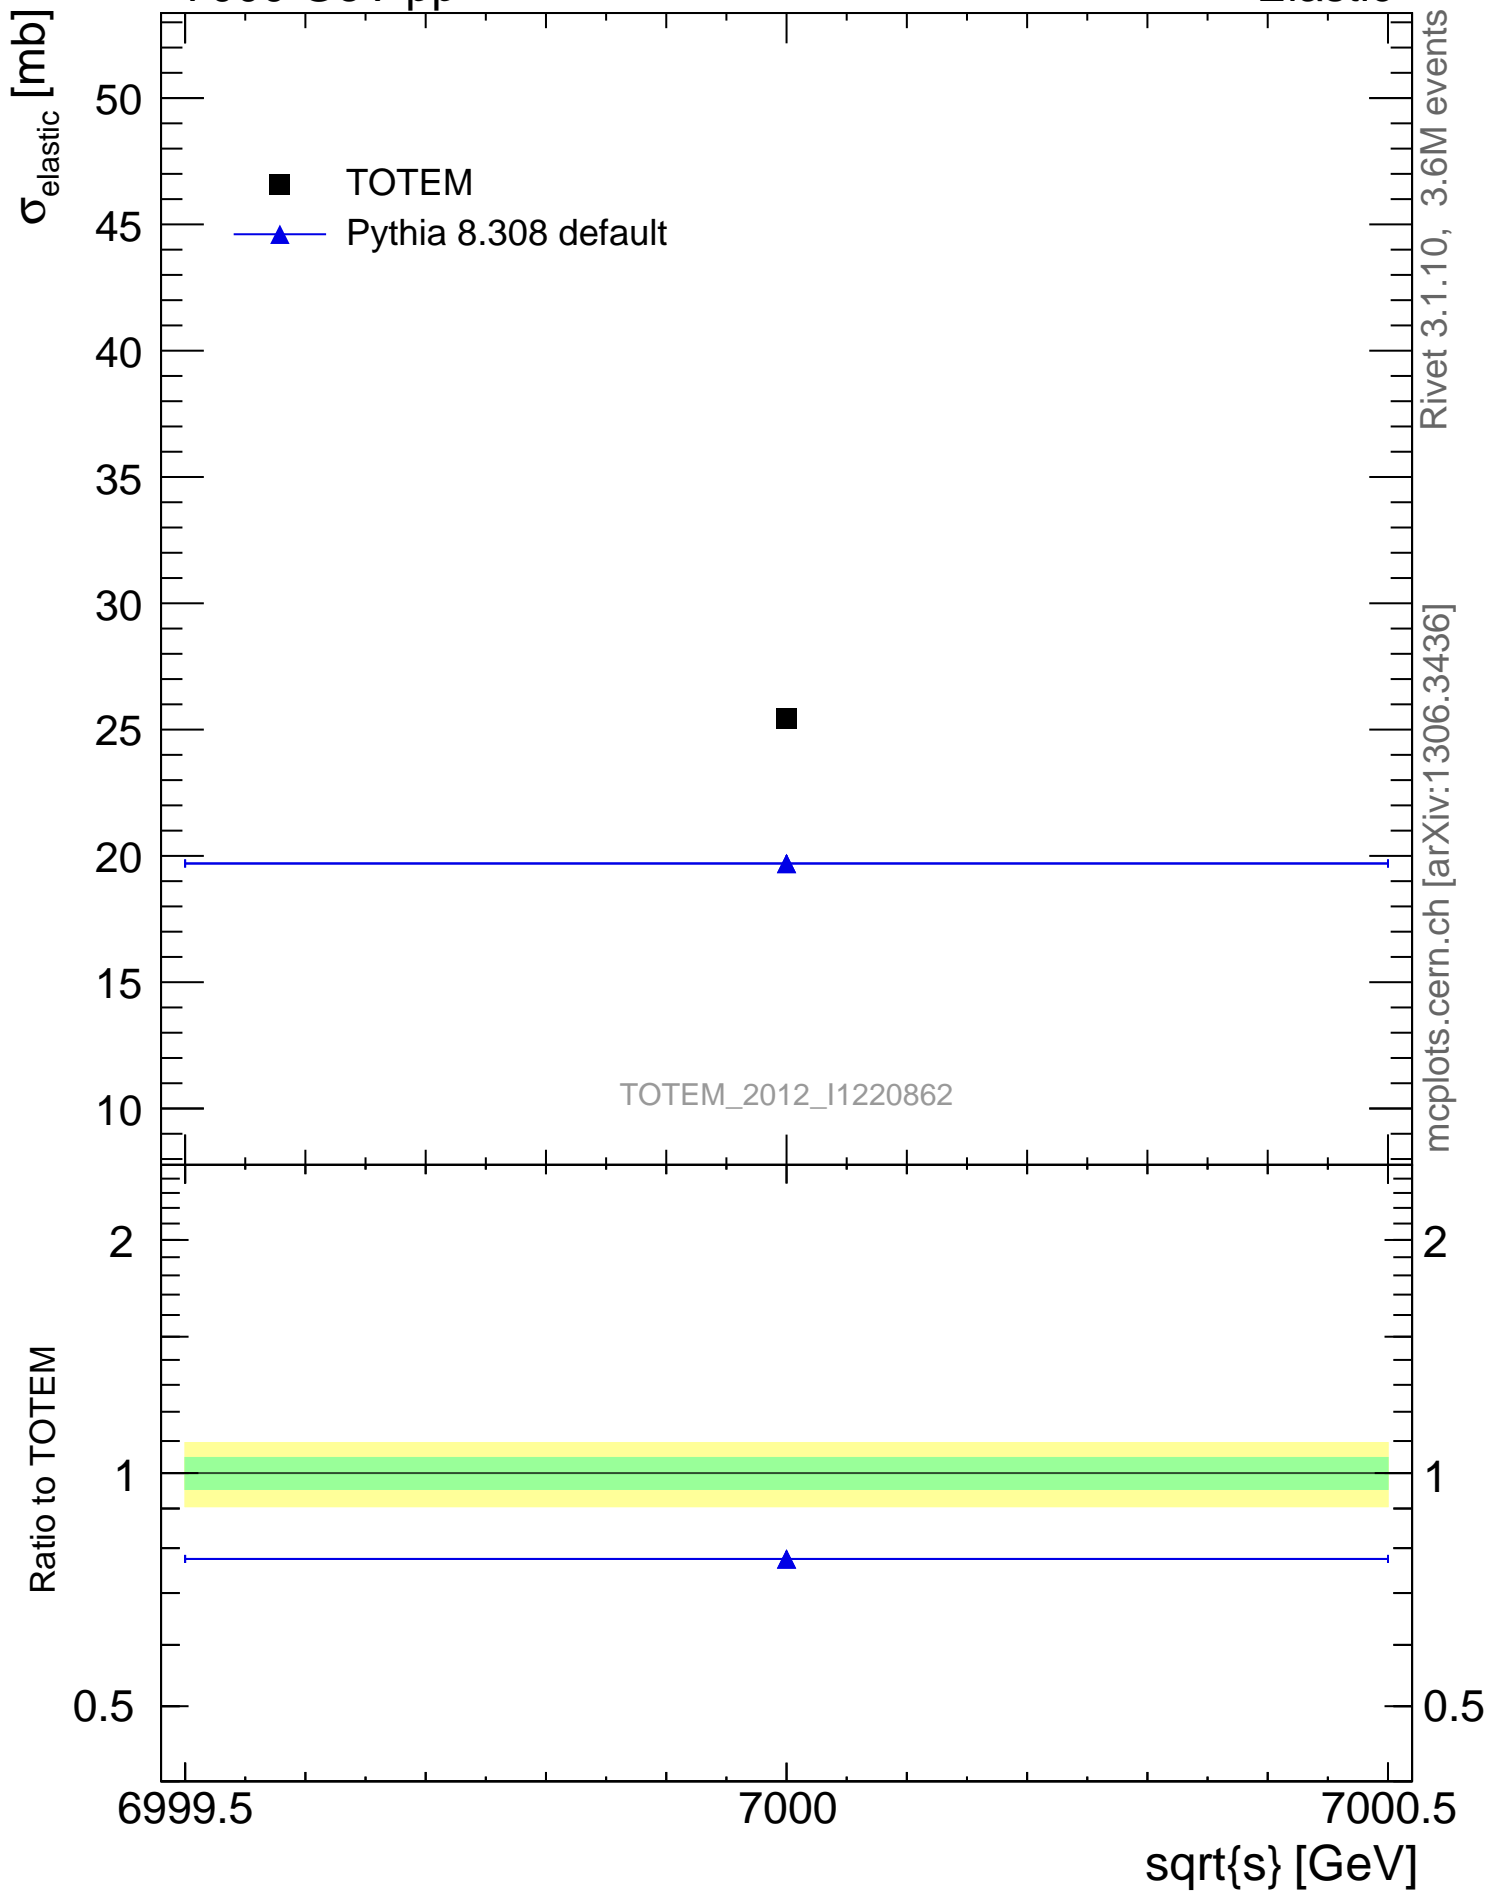

7000 GeV pp

Elastic

Rivet 3.1.10, 3.6M events  
mcplots.cern.ch [arXiv:1306.3436]