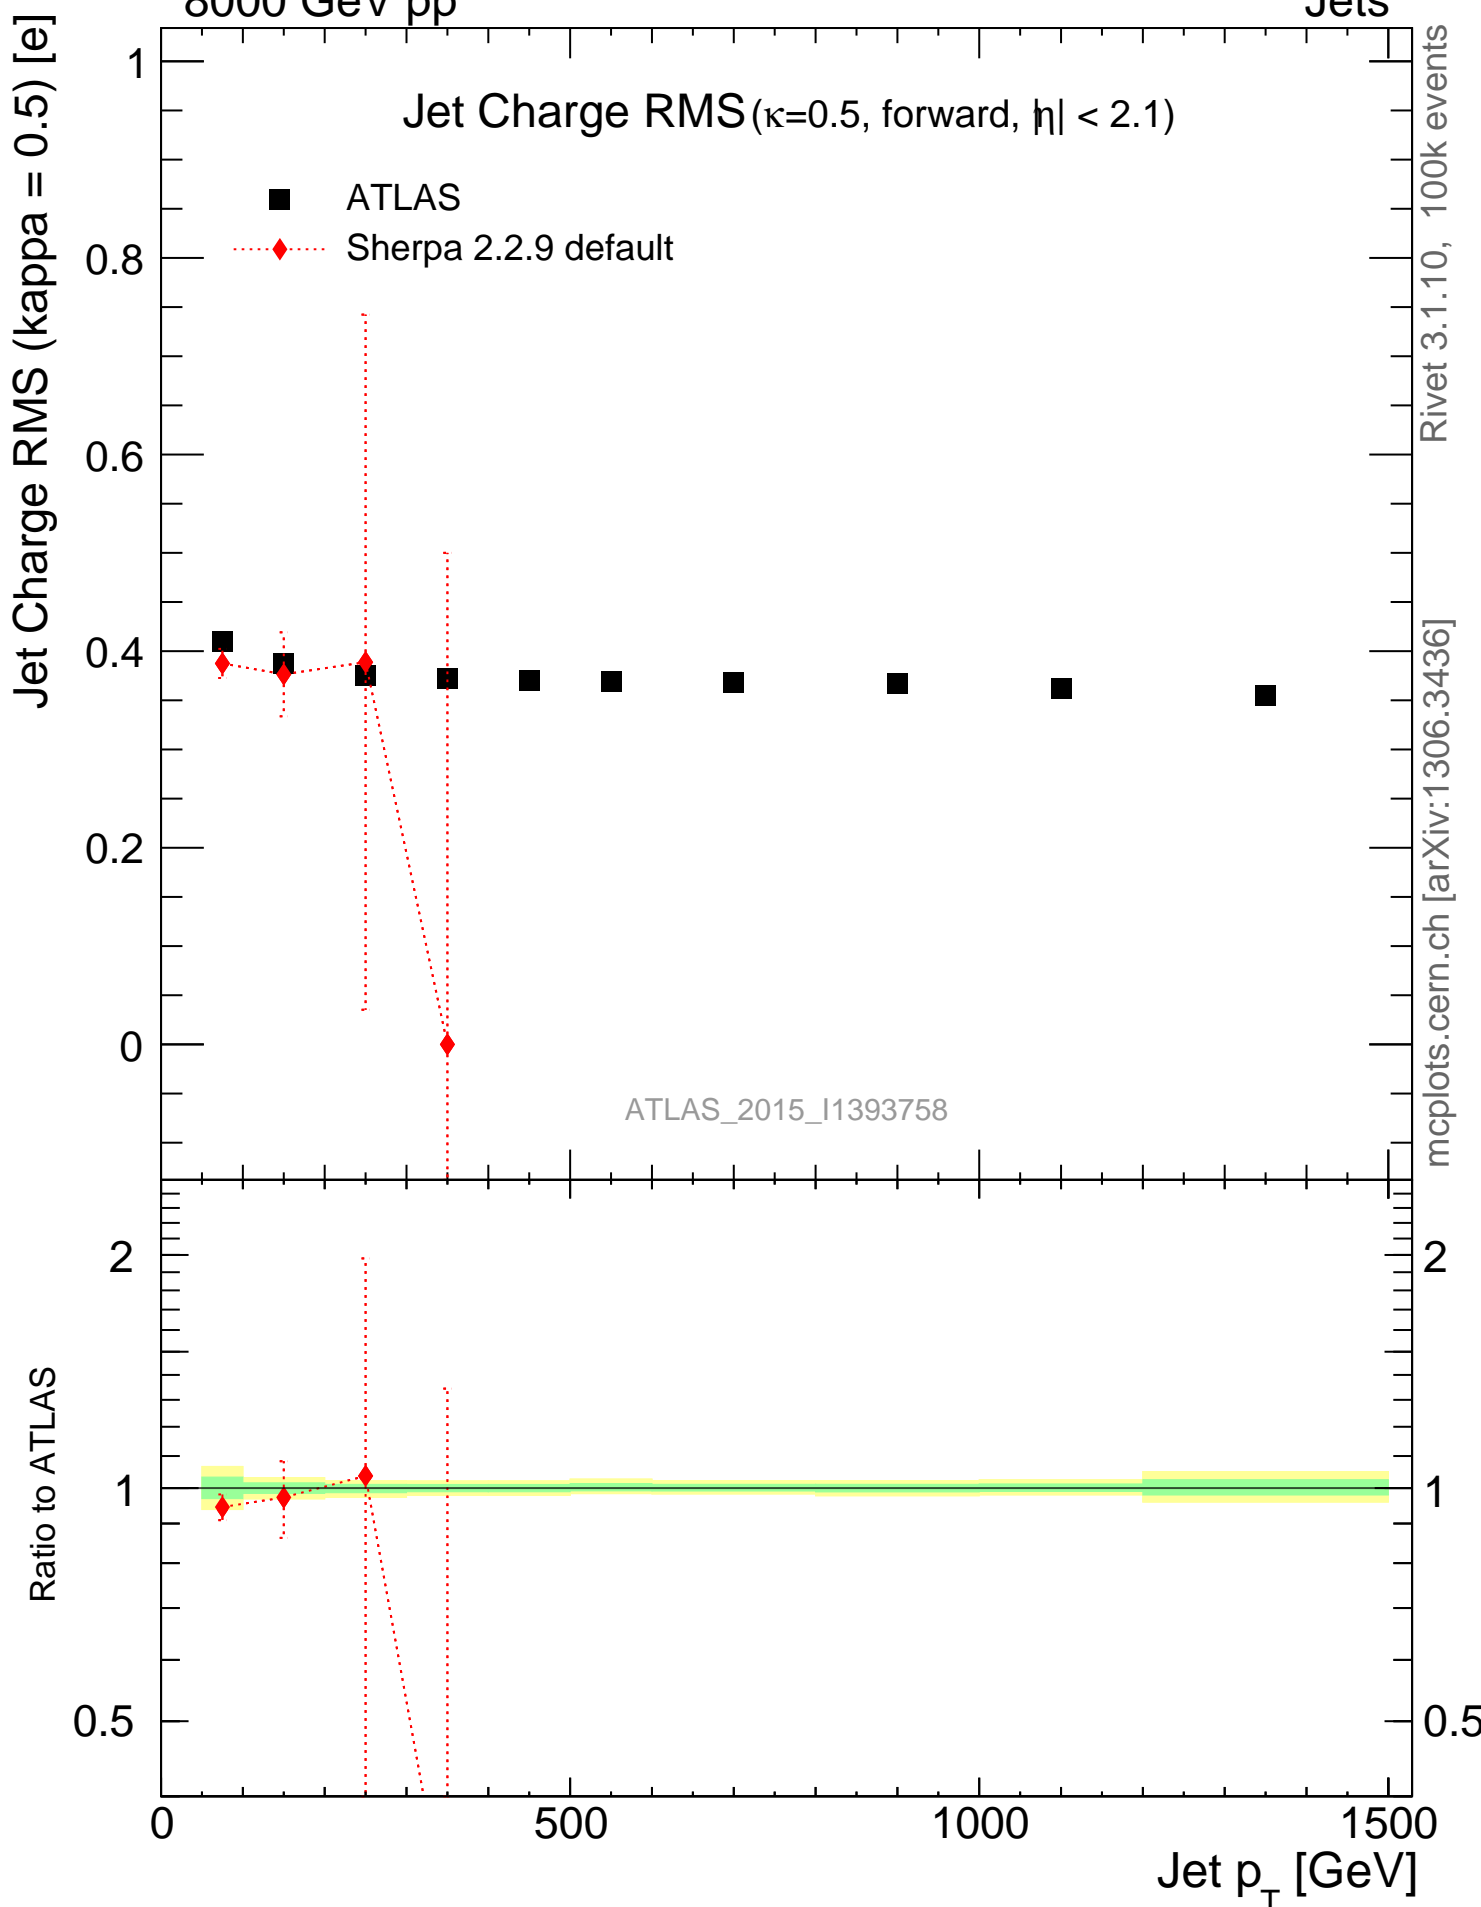

8000 GeV pp

Jets

Jet Charge RMS ( $\kappa=0.5$ , forward,  $|\eta| < 2.1$ )

■ ATLAS  
◆ Sherpa 2.2.9 default

ATLAS\_2015\_I1393758

Rivet 3.1.10, 100k events  
mcplots.cern.ch [arXiv:1306.3436]