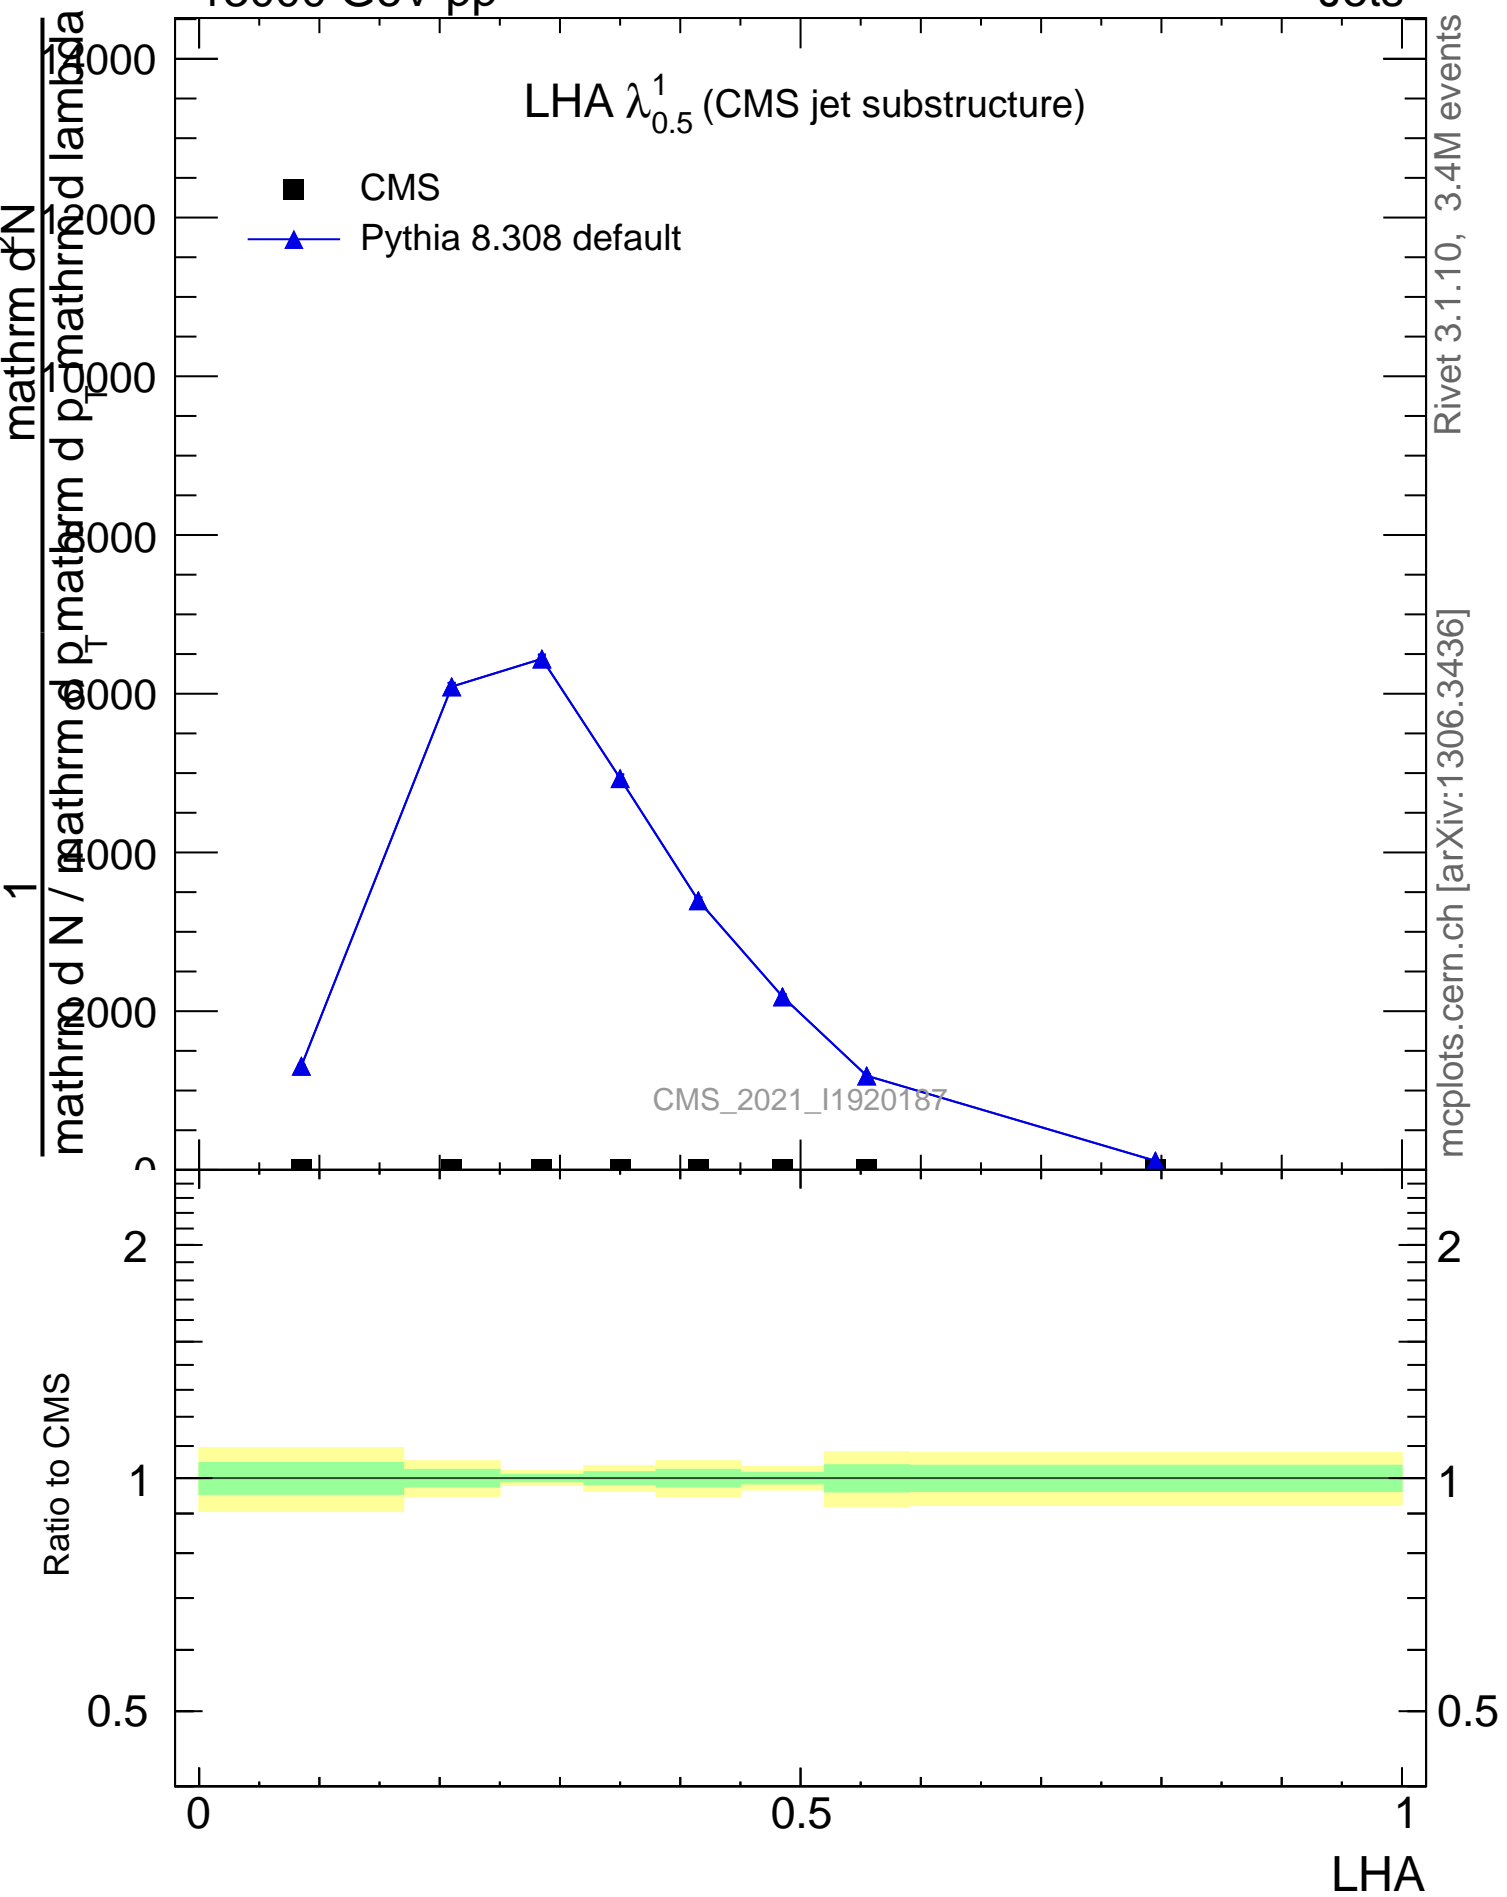

LHA  $\lambda_{0.5}^1$  (CMS jet substructure)

- CMS
- ▲ Pythia 8.308 default

CMS\_2021\_I1920187

mcplots.cern.ch [arXiv:1306.3436]

Rivet 3.1.10, 3.4M events