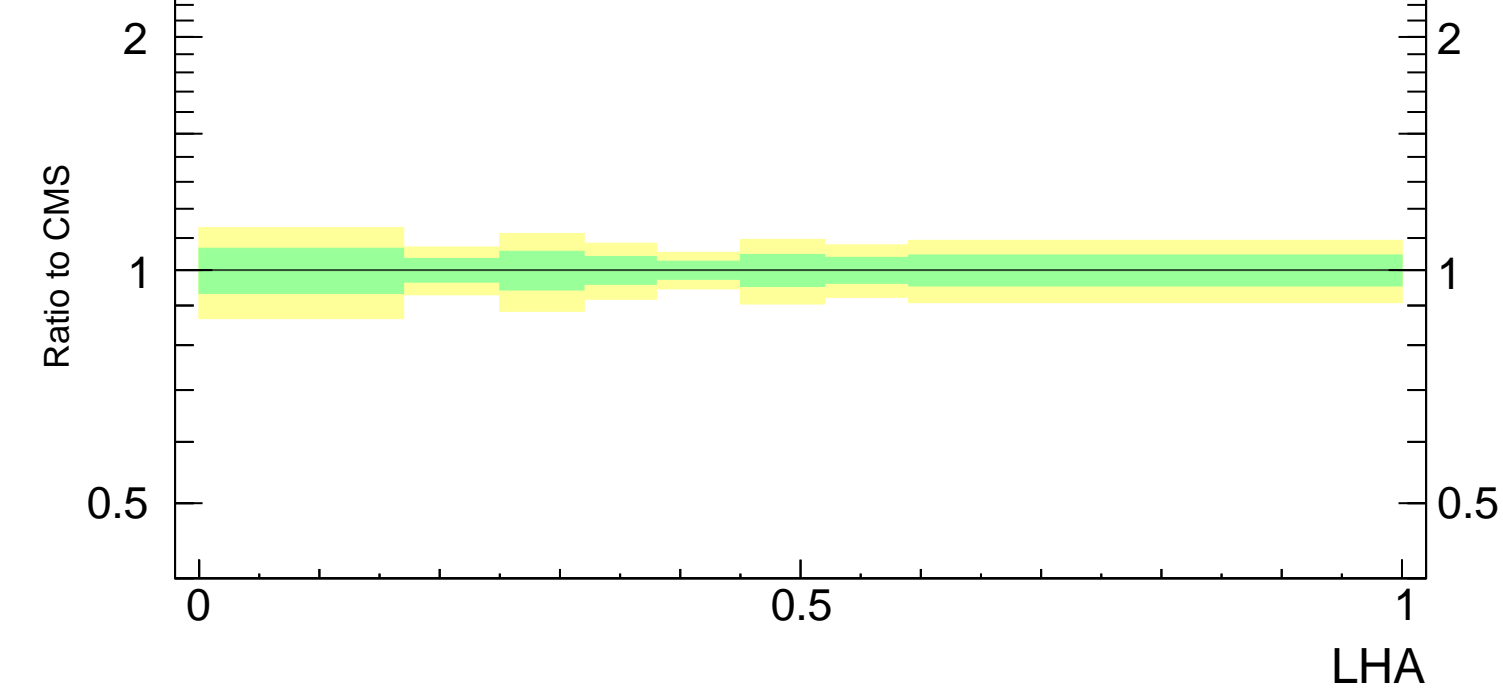

LHA  $\lambda_{0.5}^1$  (CMS jet substructure)

- CMS
- ▲ Pythia 8.308 default

CMS\_2021\_I1920187

mcplots.cern.ch [arXiv:1306.3436]

Rivet 3.1.10, 3.4M events