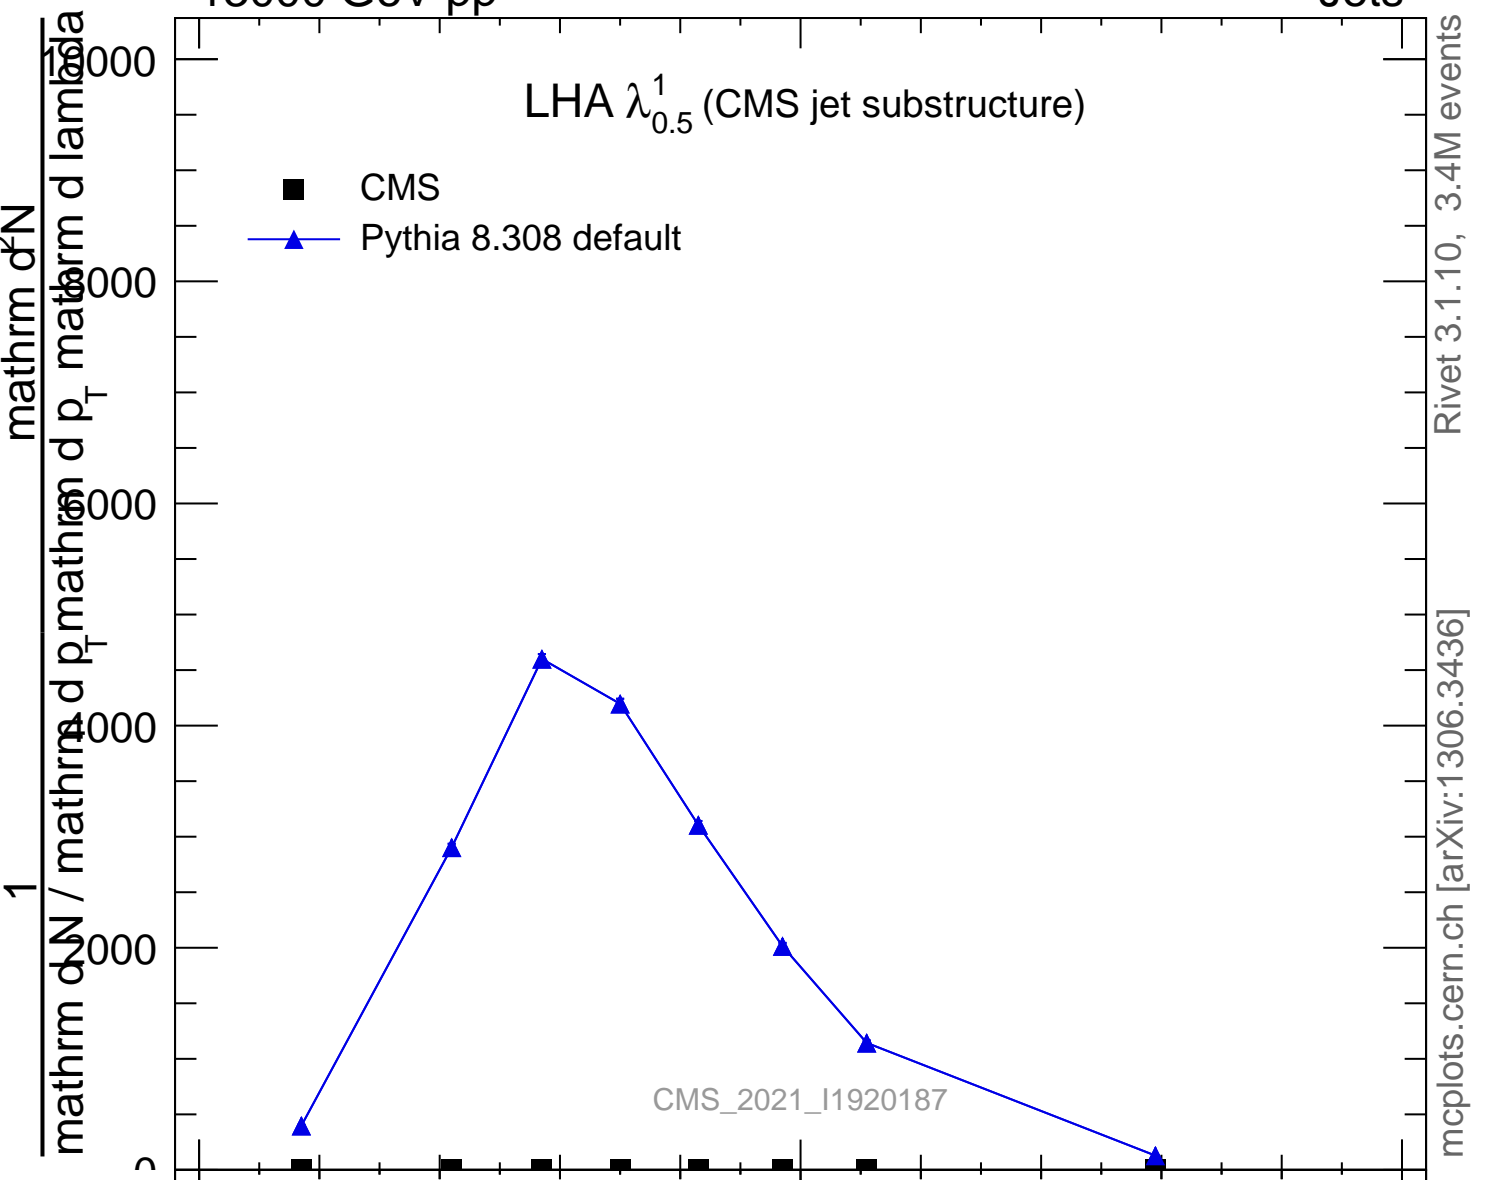

LHA  $\lambda_{0.5}^1$  (CMS jet substructure)

- CMS
- ▲ Pythia 8.308 default

CMS\_2021\_I1920187

mcplots.cern.ch [arXiv:1306.3436]

Rivet 3.1.10, 3.4M events