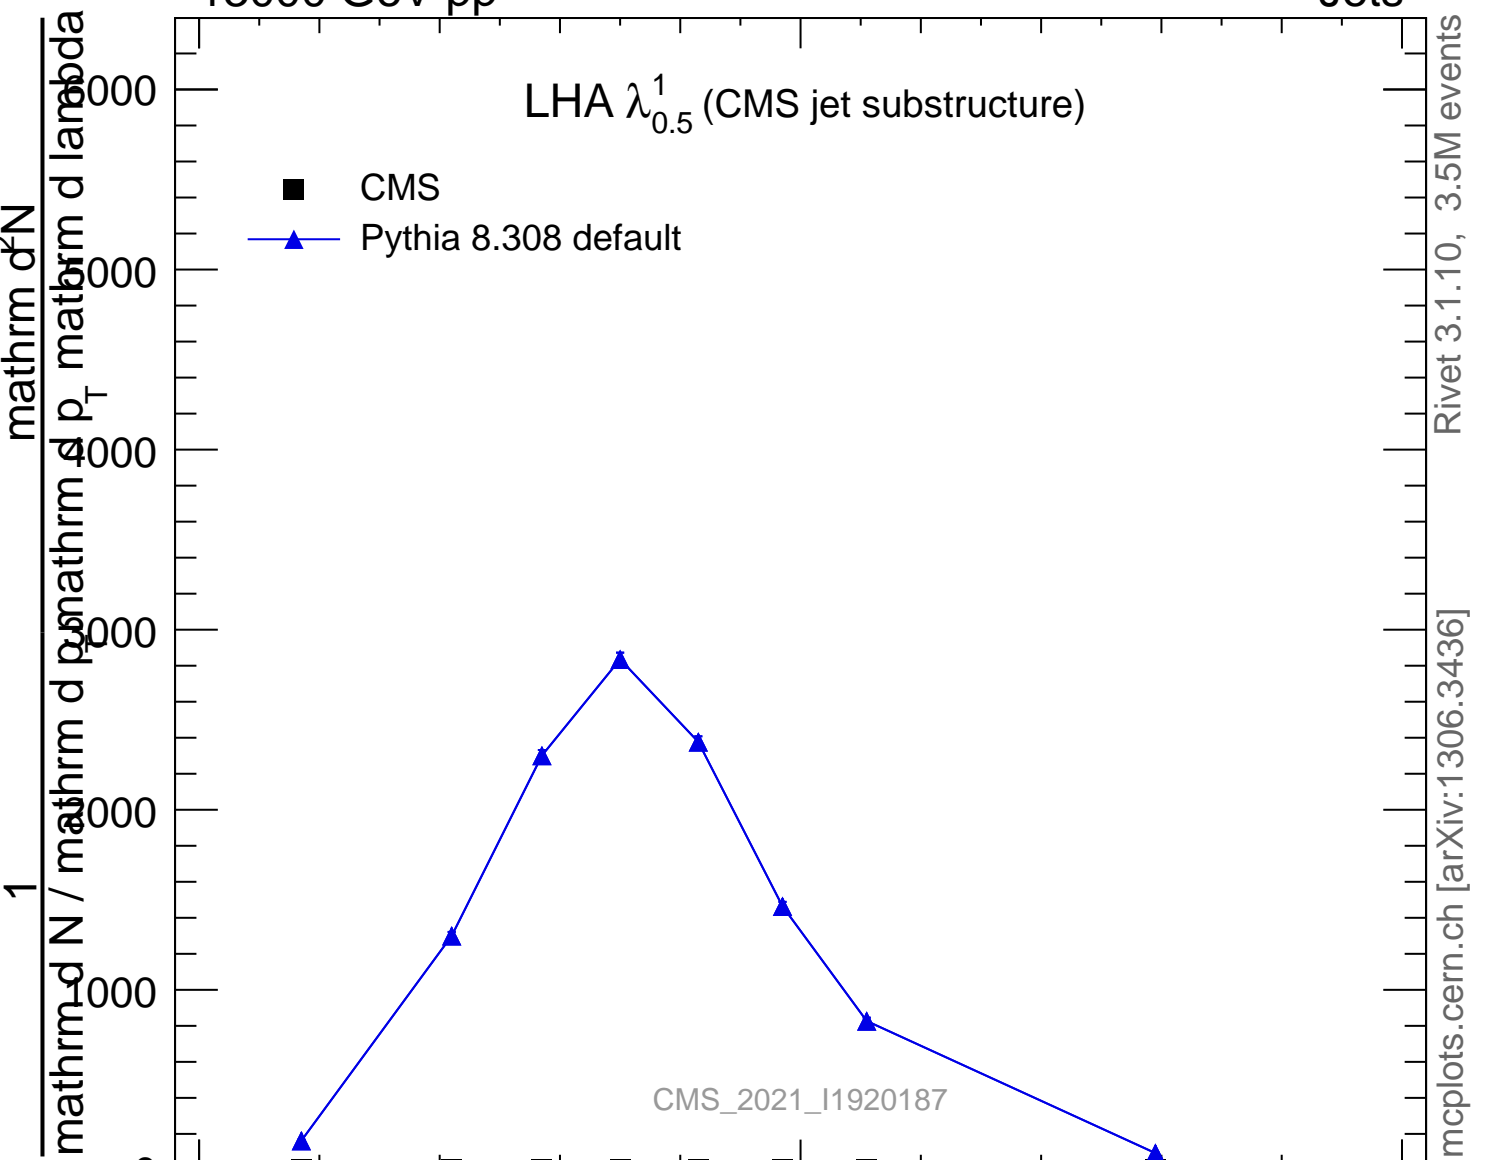

LHA  $\lambda_{0.5}^1$  (CMS jet substructure)

- CMS
- ▲ Pythia 8.308 default

CMS\_2021\_I1920187

Rivet 3.1.10, 3.5M events  
mcplots.cern.ch [arXiv:1306.3436]