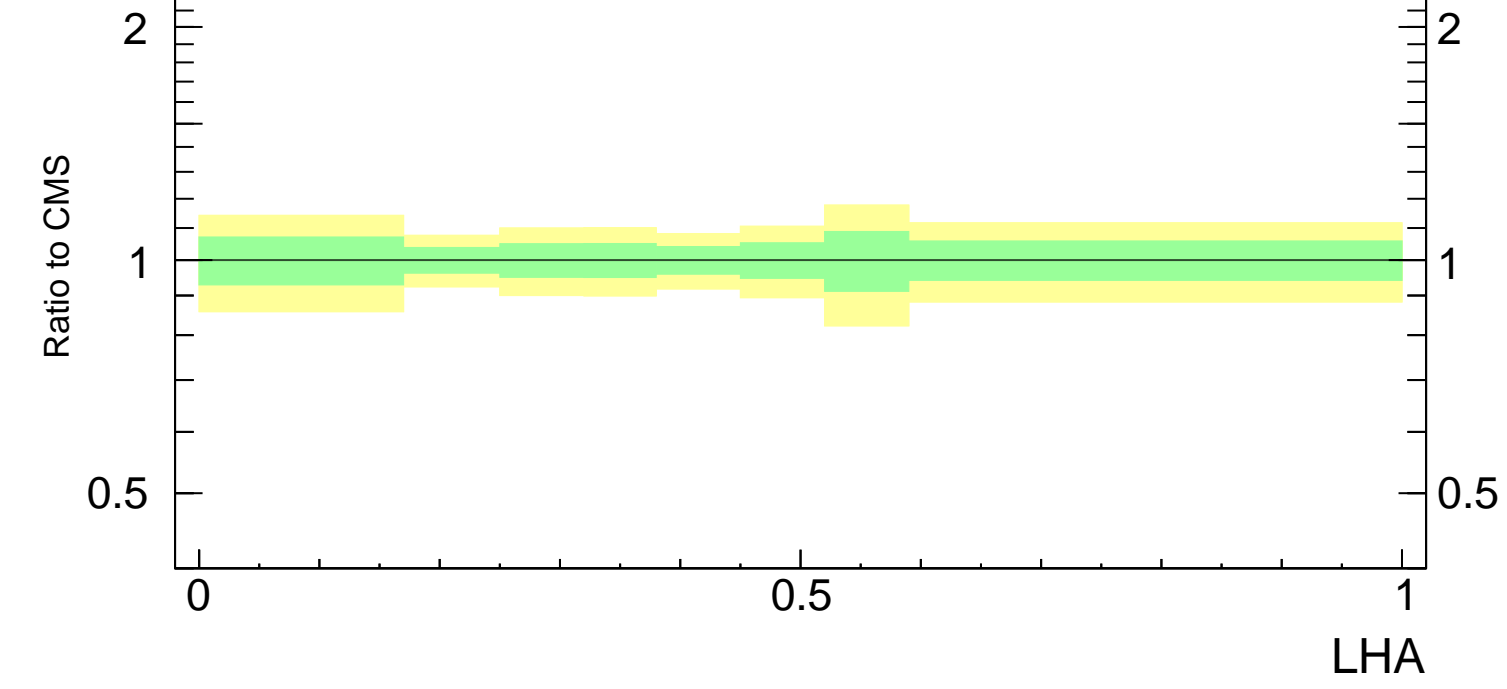

LHA  $\lambda_{0.5}^1$  (CMS jet substructure)

- CMS
- ▲ Pythia 8.308 default

CMS\_2021\_I1920187

Rivet 3.1.10, 3.5M events  
mcplots.cern.ch [arXiv:1306.3436]