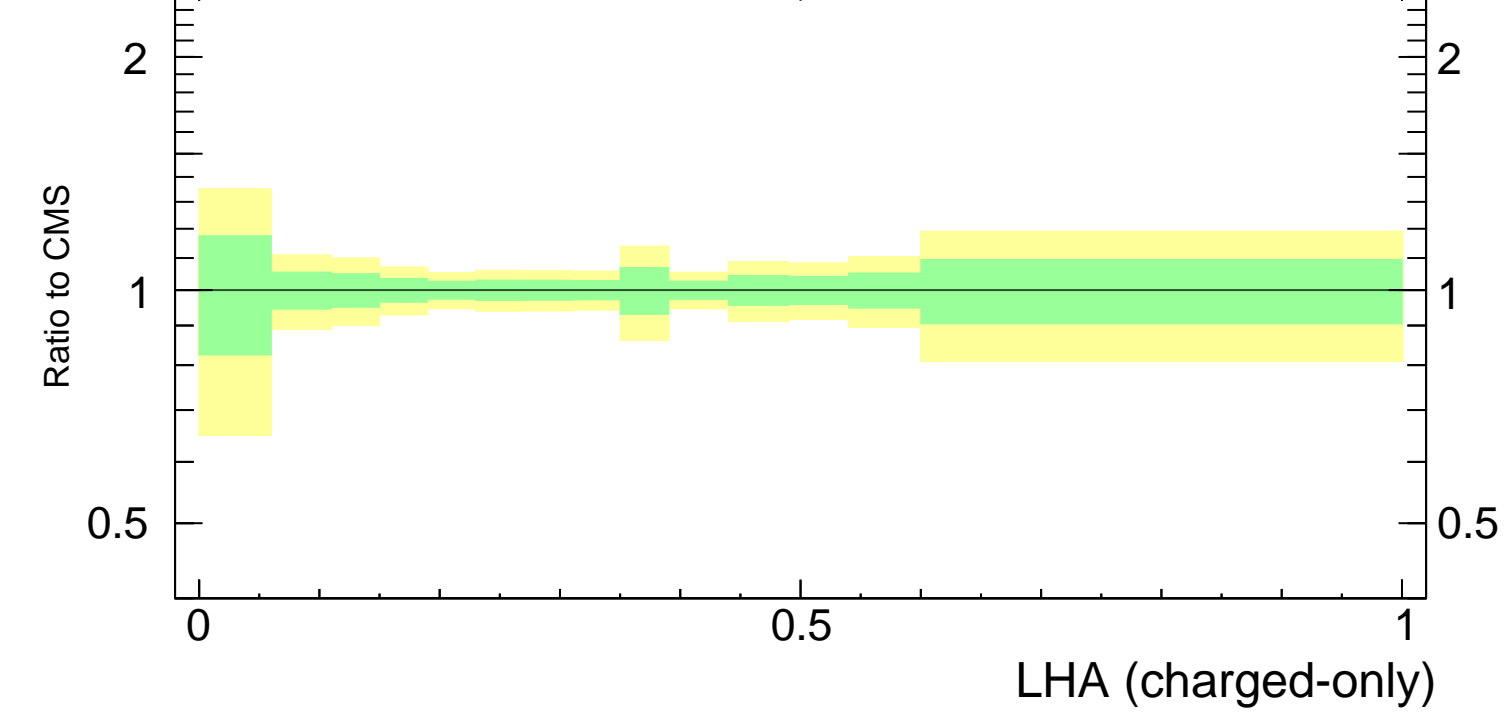

LHA $\lambda_{0.5}^1$ (charged only) (CMS jet substructure)

- CMS
- - □ Herwig 7.2.1 default
- - ▲ Pythia 8.308 default

CMS_2021_I1920187

mcplots.cern.ch [arXiv:1306.3436]

Rivet 3.1.10, $\geq 3.3M$ events