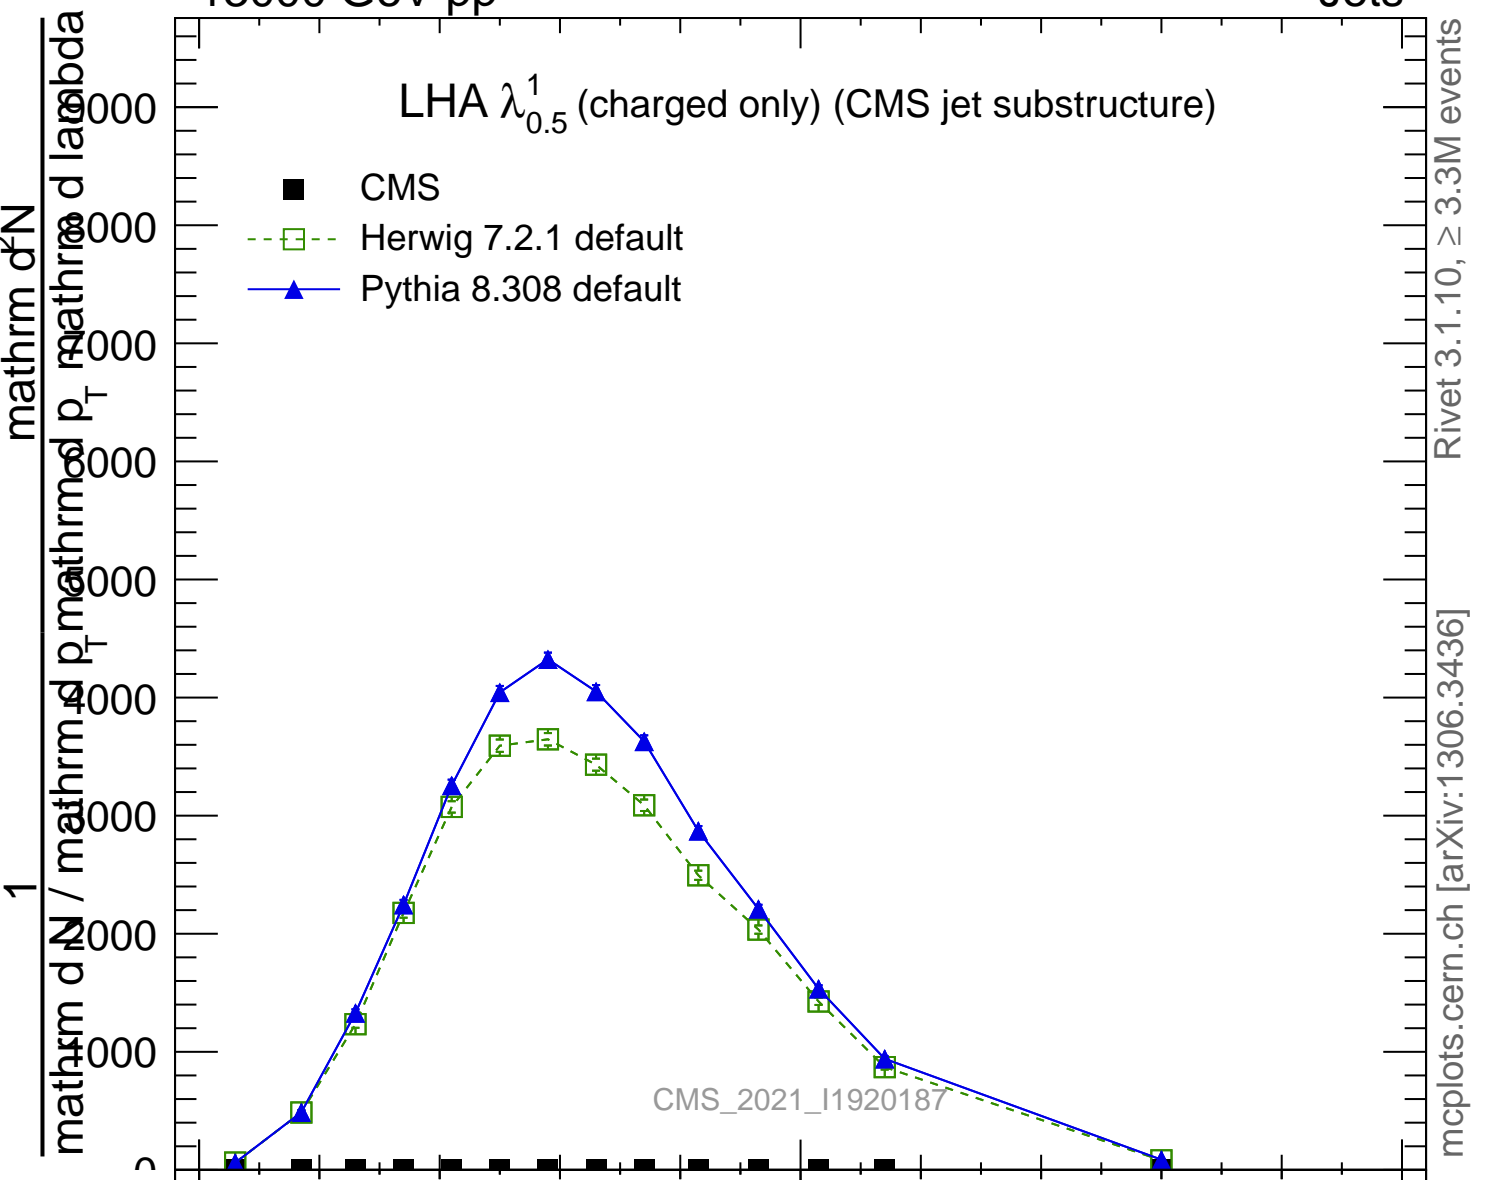

LHA $\lambda_{0.5}^1$ (charged only) (CMS jet substructure)

- CMS
- - □ Herwig 7.2.1 default
- - ▲ Pythia 8.308 default

CMS_2021_I1920187

mcplots.cern.ch [arXiv:1306.3436]

Rivet 3.1.10, $\geq 3.3M$ events