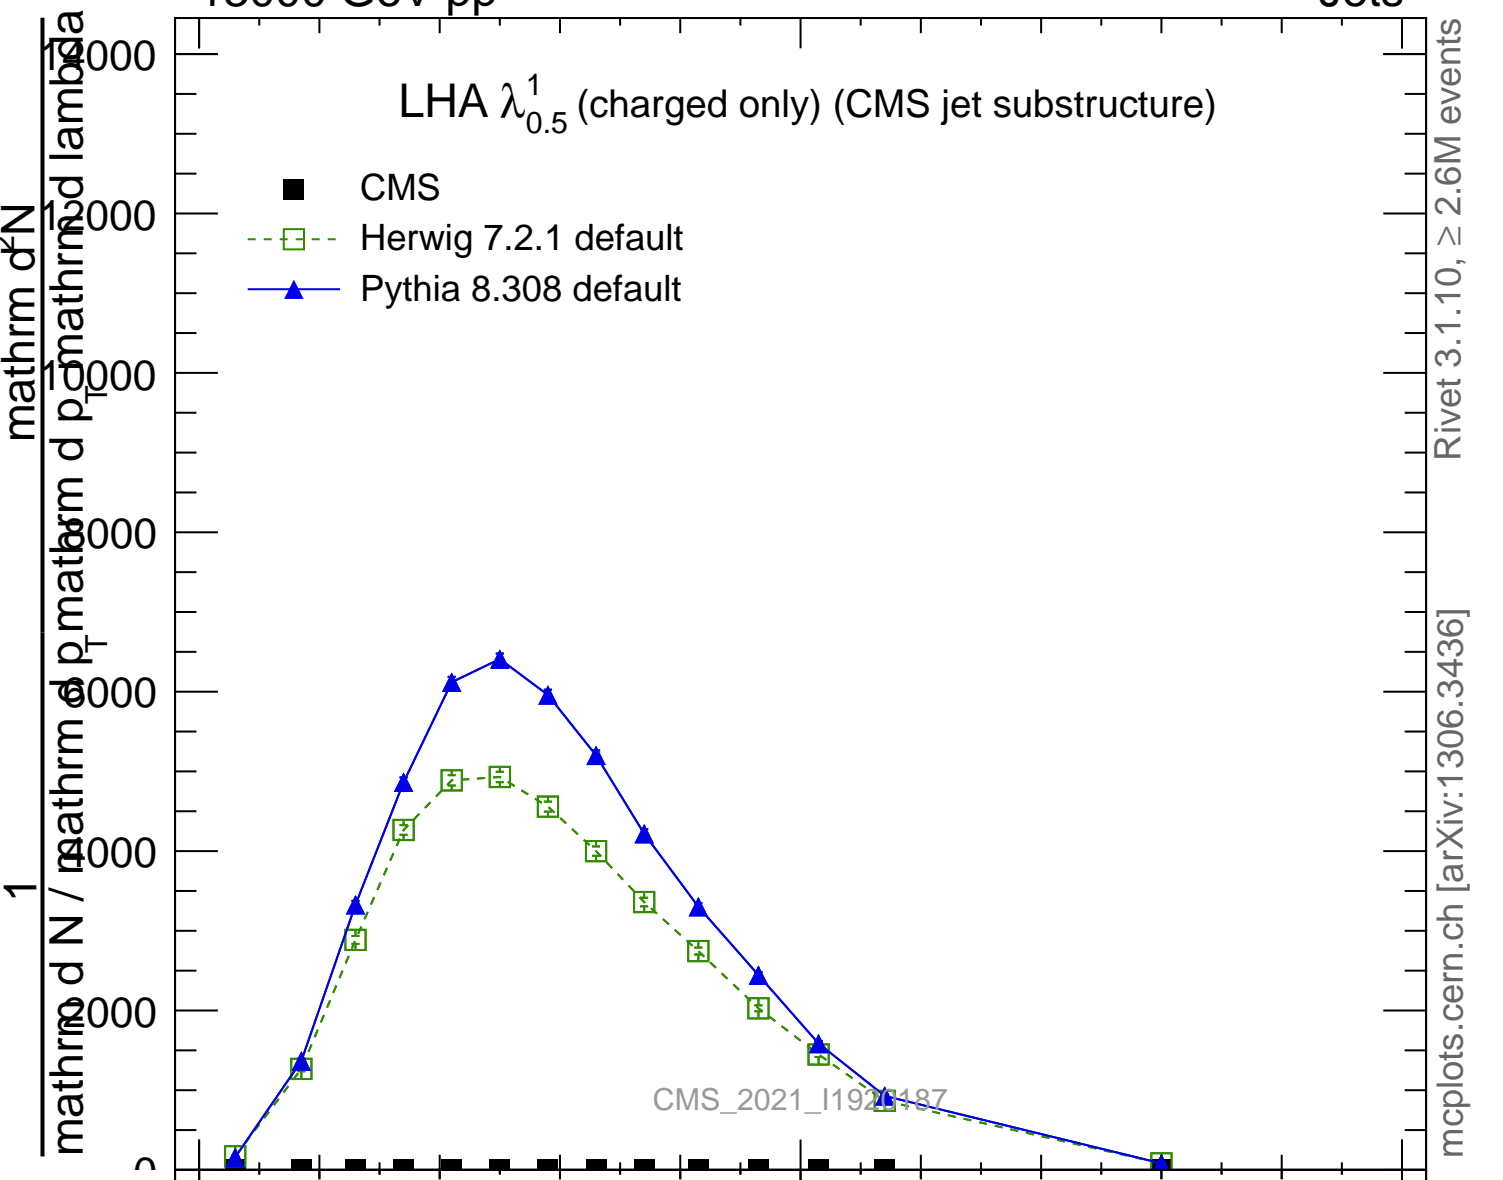

LHA $\lambda_{0.5}^1$ (charged only) (CMS jet substructure)

- CMS
- - □ Herwig 7.2.1 default
- - ▲ Pythia 8.308 default

Rivet 3.1.10, $\geq 2.6M$ events
mcplots.cern.ch [arXiv:1306.3436]