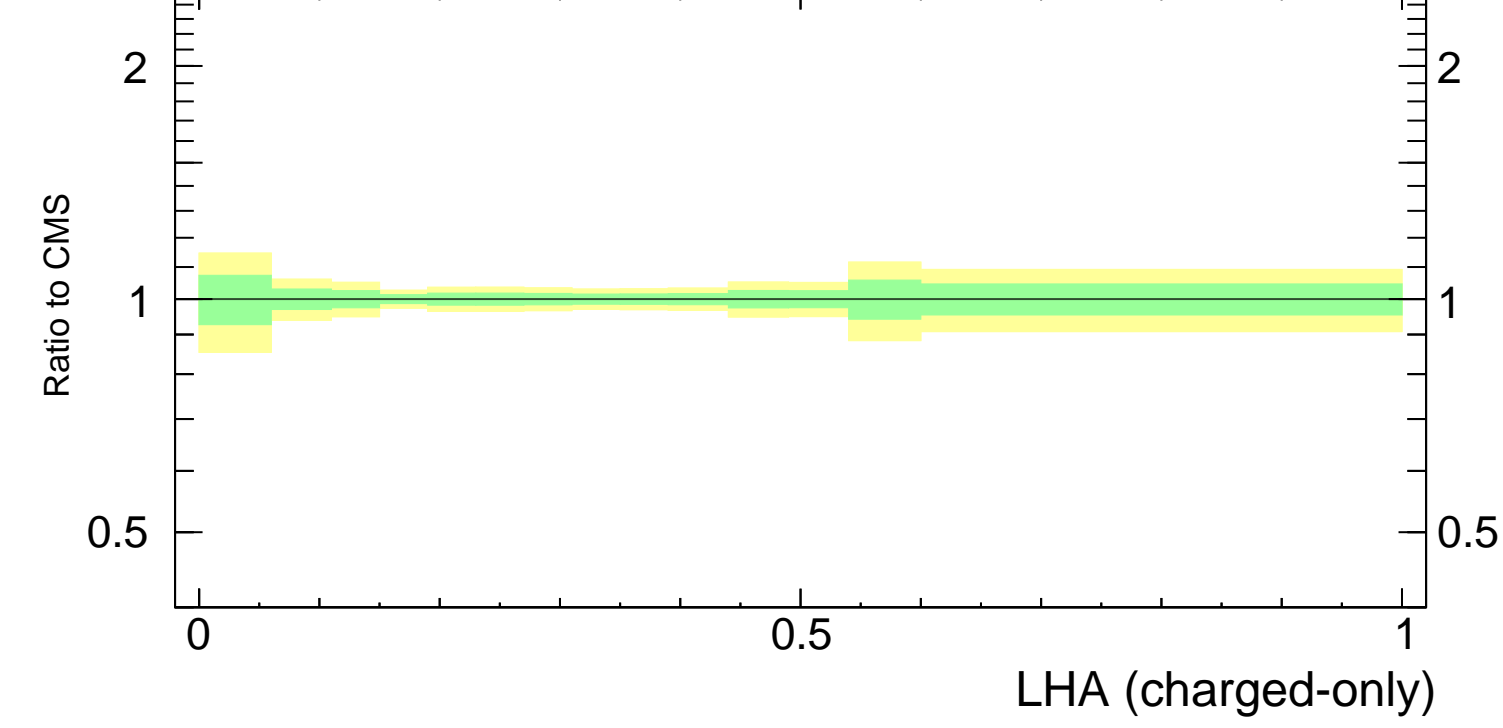

LHA $\lambda_{0.5}^1$ (charged only) (CMS jet substructure)

- CMS
- - □ Herwig 7.2.1 default
- - ▲ Pythia 8.308 default

Rivet 3.1.10, $\geq 2.6M$ events
mcplots.cern.ch [arXiv:1306.3436]