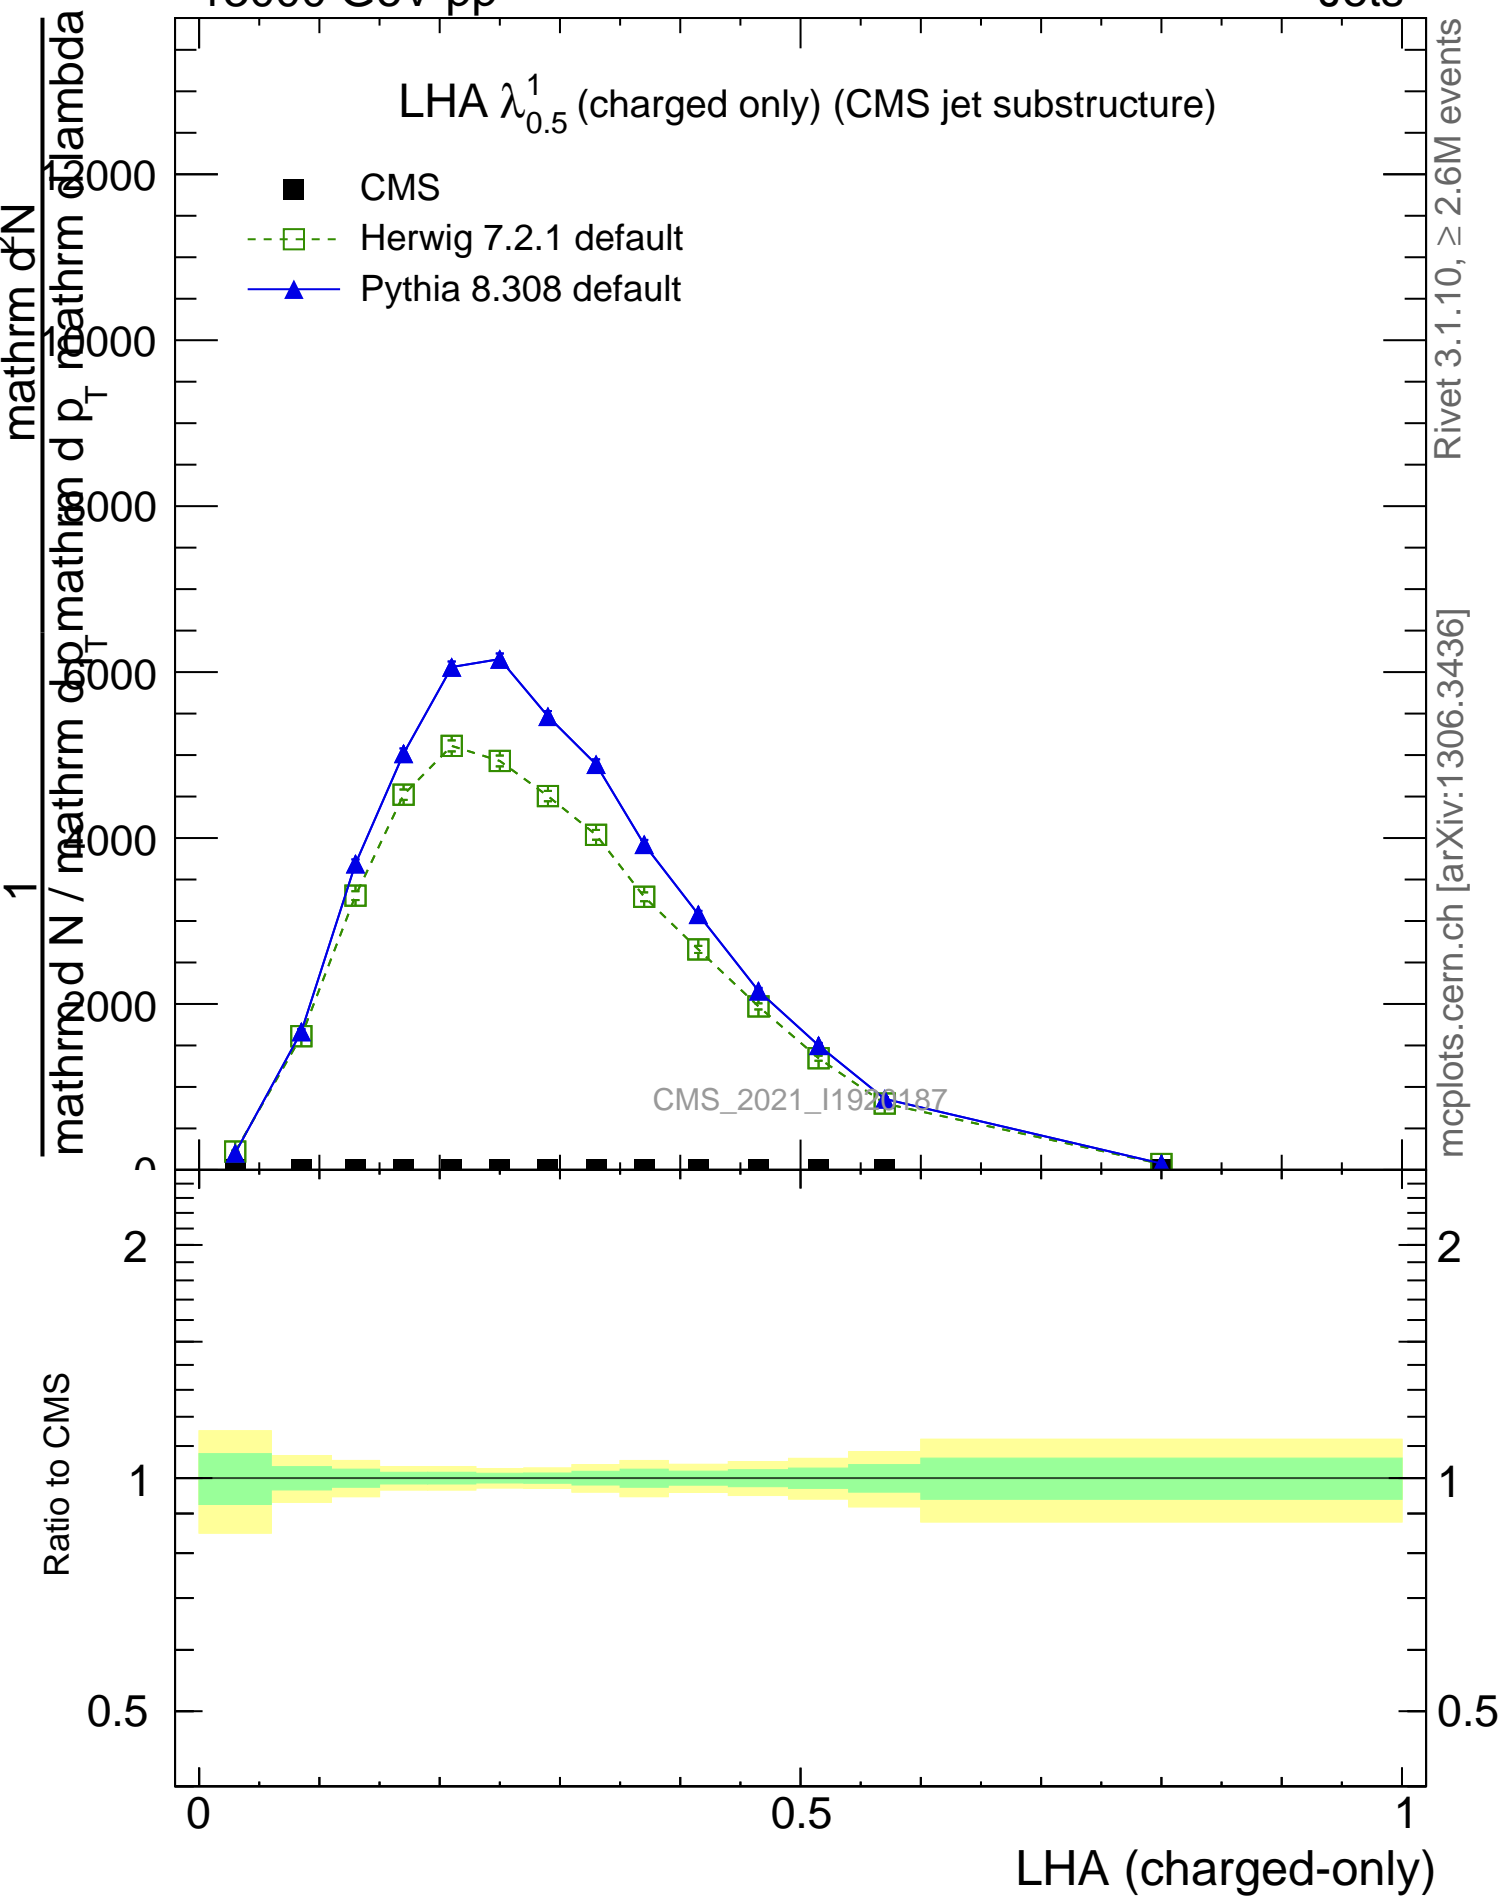

LHA $\lambda_{0.5}^1$ (charged only) (CMS jet substructure)

- CMS
- - □ Herwig 7.2.1 default
- - ▲ Pythia 8.308 default

Rivet 3.1.10, ≥ 2.6 M events
mcplots.cern.ch [arXiv:1306.3436]