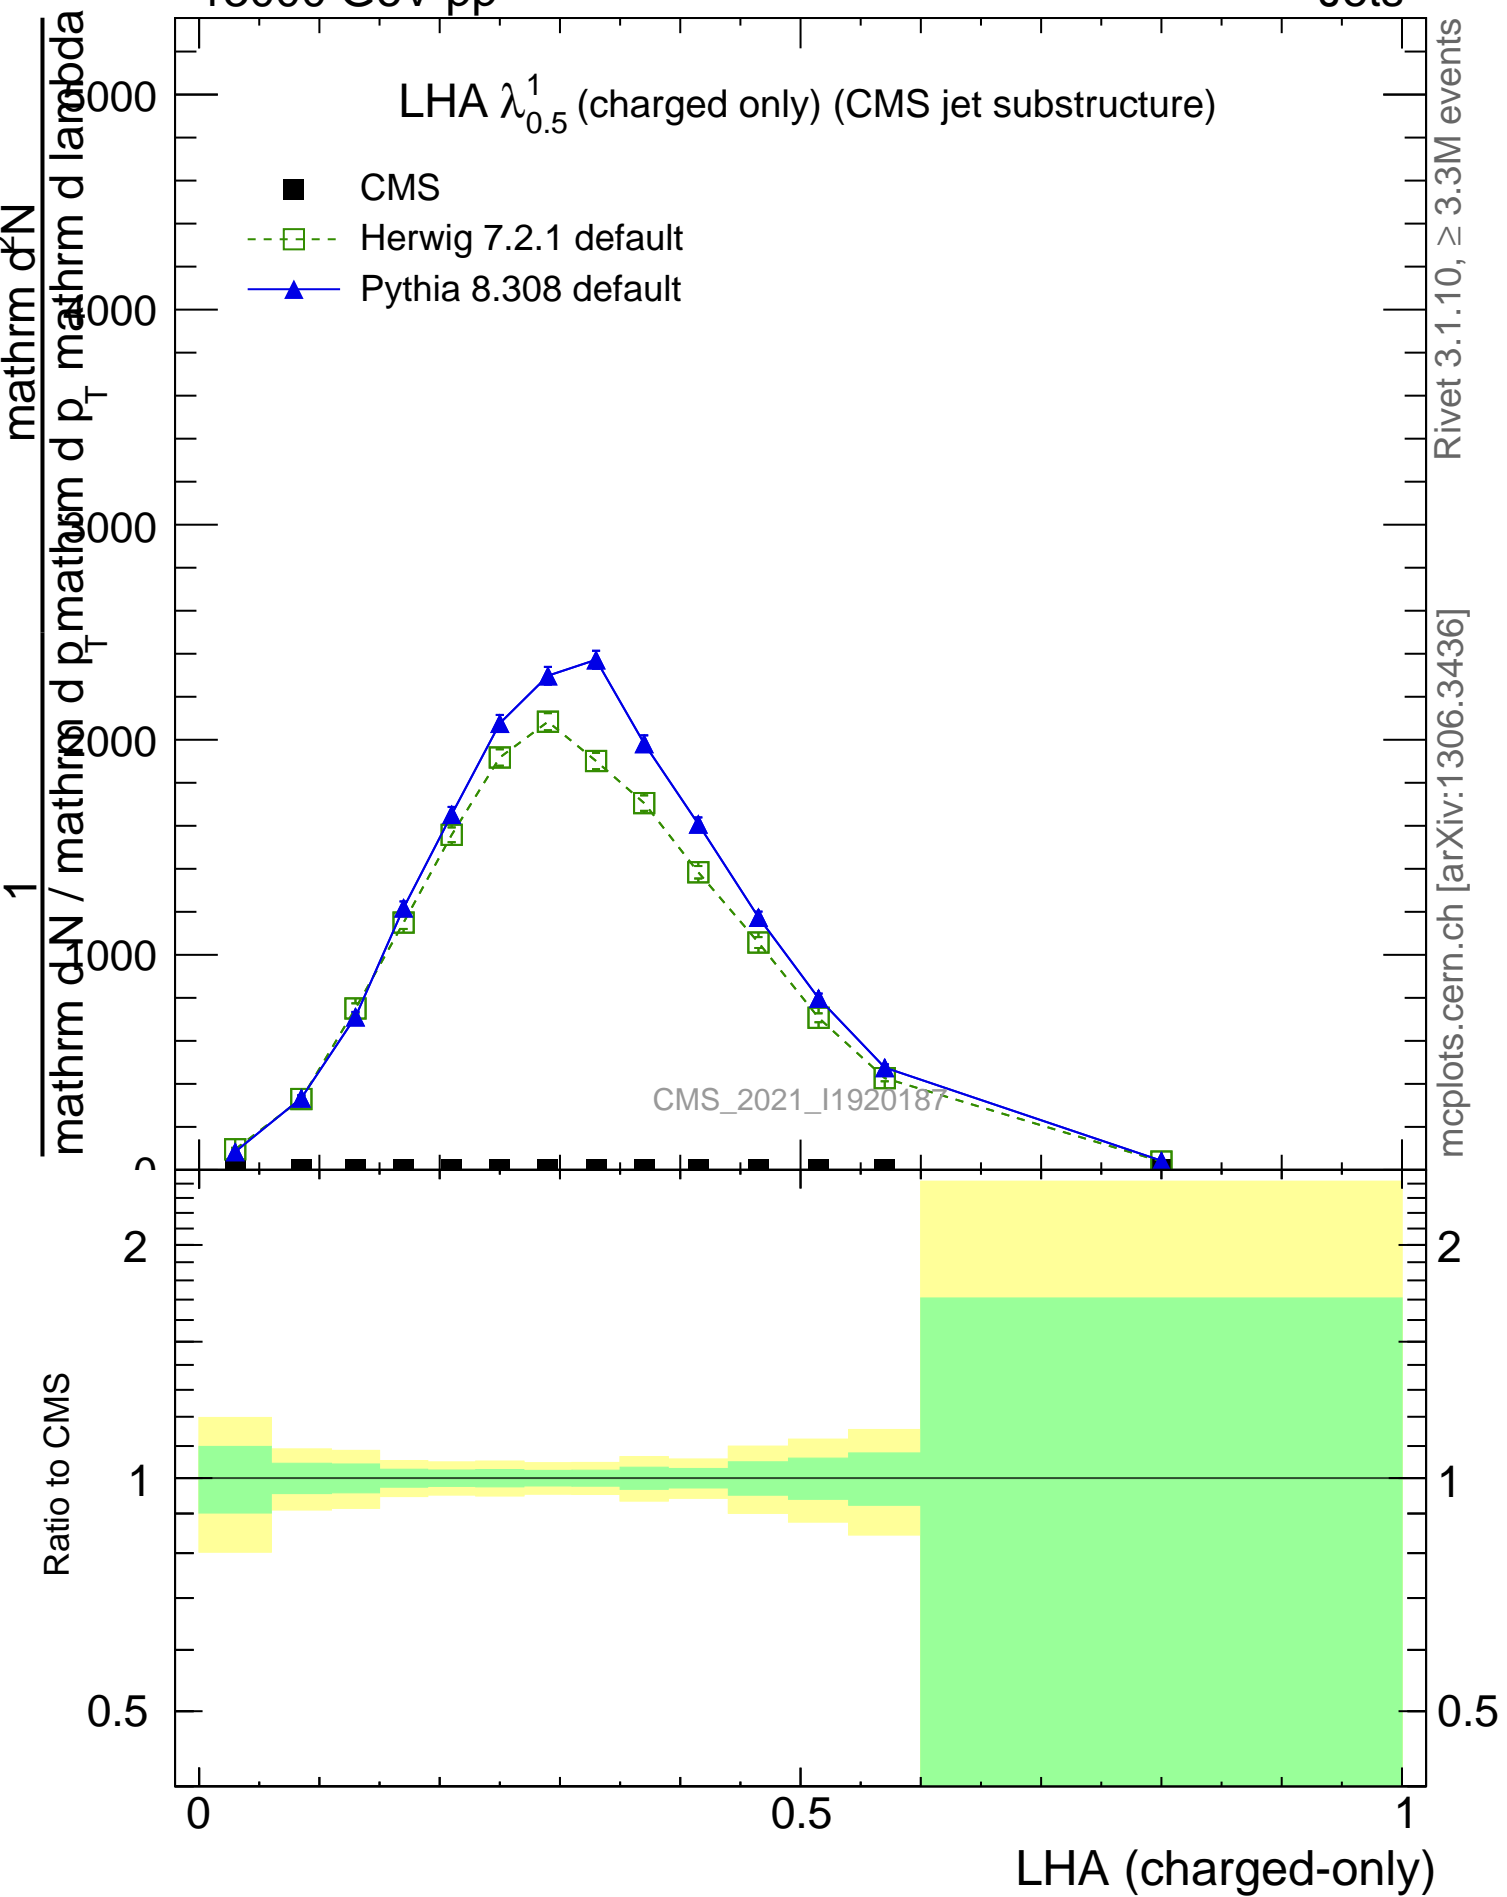

LHA $\lambda_{0.5}^1$ (charged only) (CMS jet substructure)

- CMS
- - □ Herwig 7.2.1 default
- - ▲ Pythia 8.308 default

CMS_2021_I1920187

mcplots.cern.ch [arXiv:1306.3436]

Rivet 3.1.10, $\geq 3.3M$ events

LHA (charged-only)