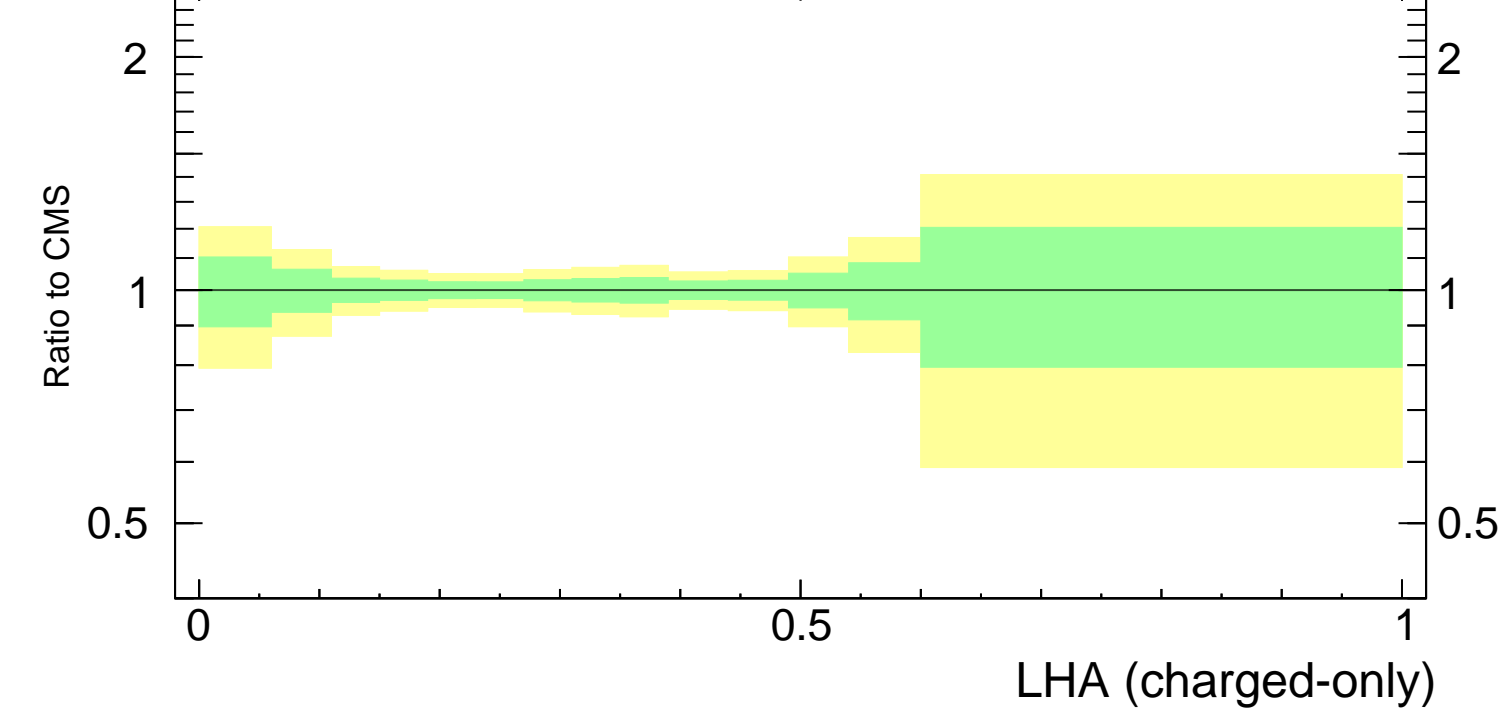

LHA $\lambda_{0.5}^1$ (charged only) (CMS jet substructure)

- CMS
- - □ - - Herwig 7.2.1 default
- - ▲ - - Pythia 8.308 default

mcplots.cern.ch [arXiv:1306.3436]

Rivet 3.1.10, ≥ 3.5M events