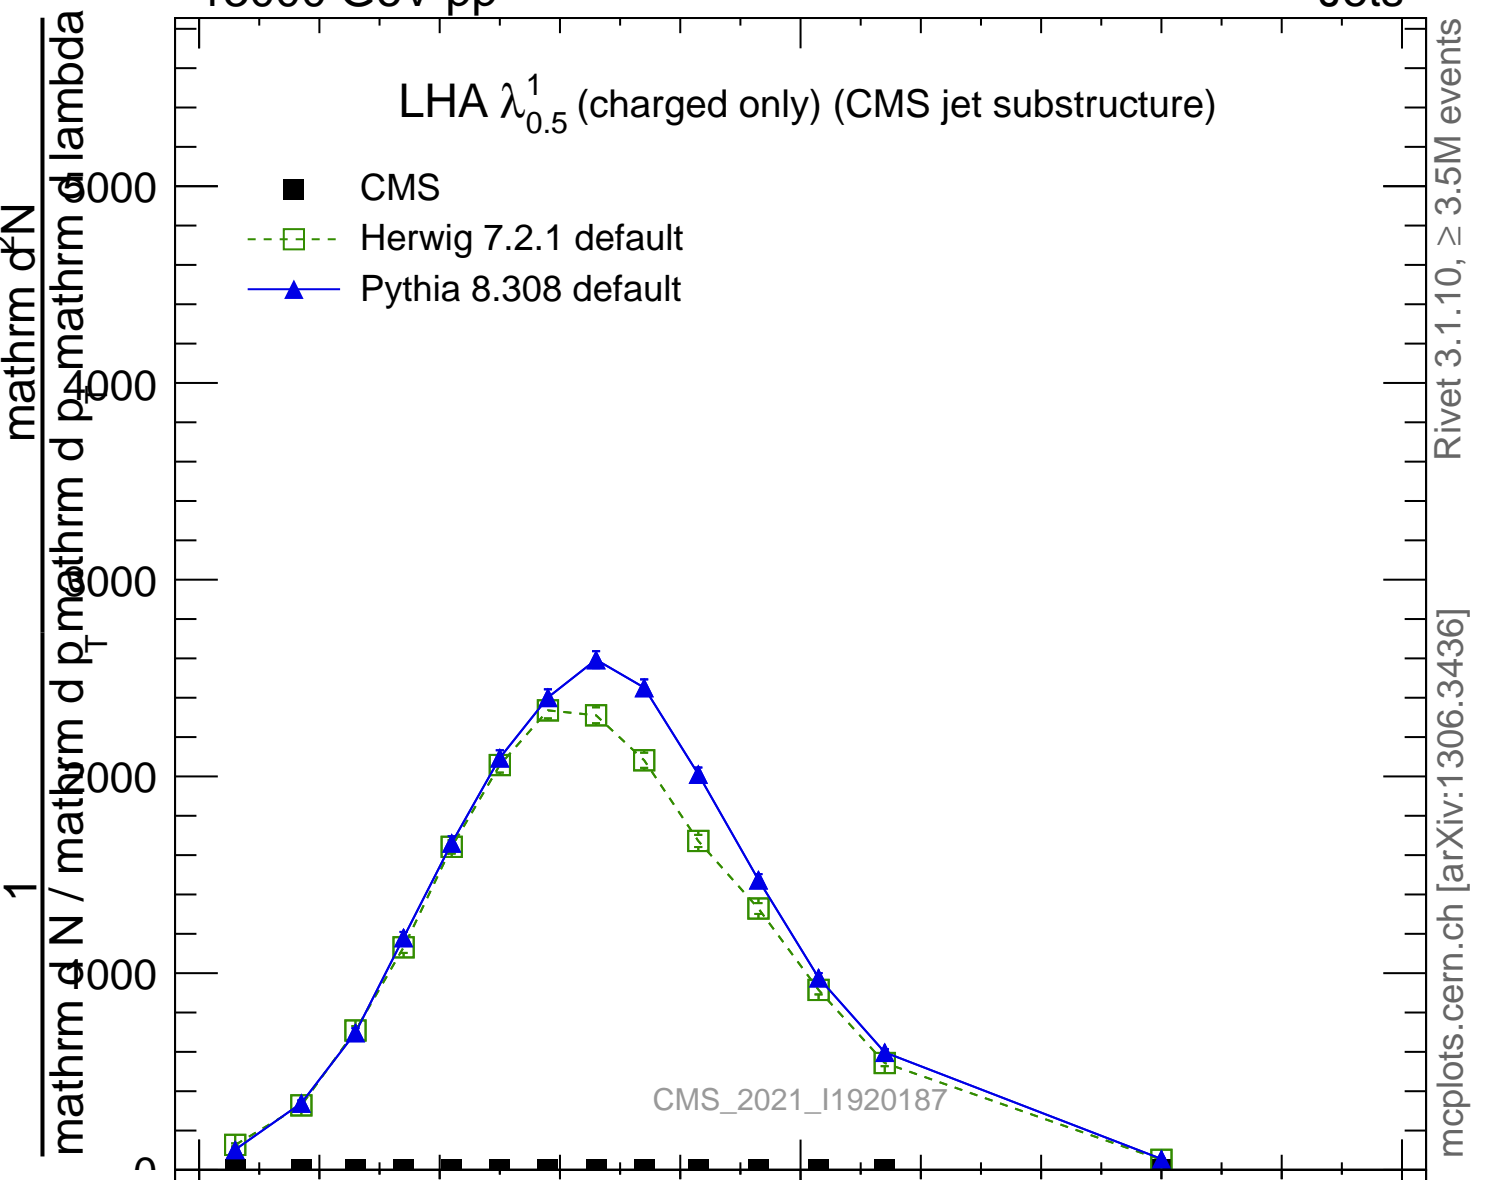

LHA $\lambda_{0.5}^1$ (charged only) (CMS jet substructure)

- CMS
- - □ - - Herwig 7.2.1 default
- - ▲ - - Pythia 8.308 default

mcplots.cern.ch [arXiv:1306.3436]

Rivet 3.1.10, ≥ 3.5M events