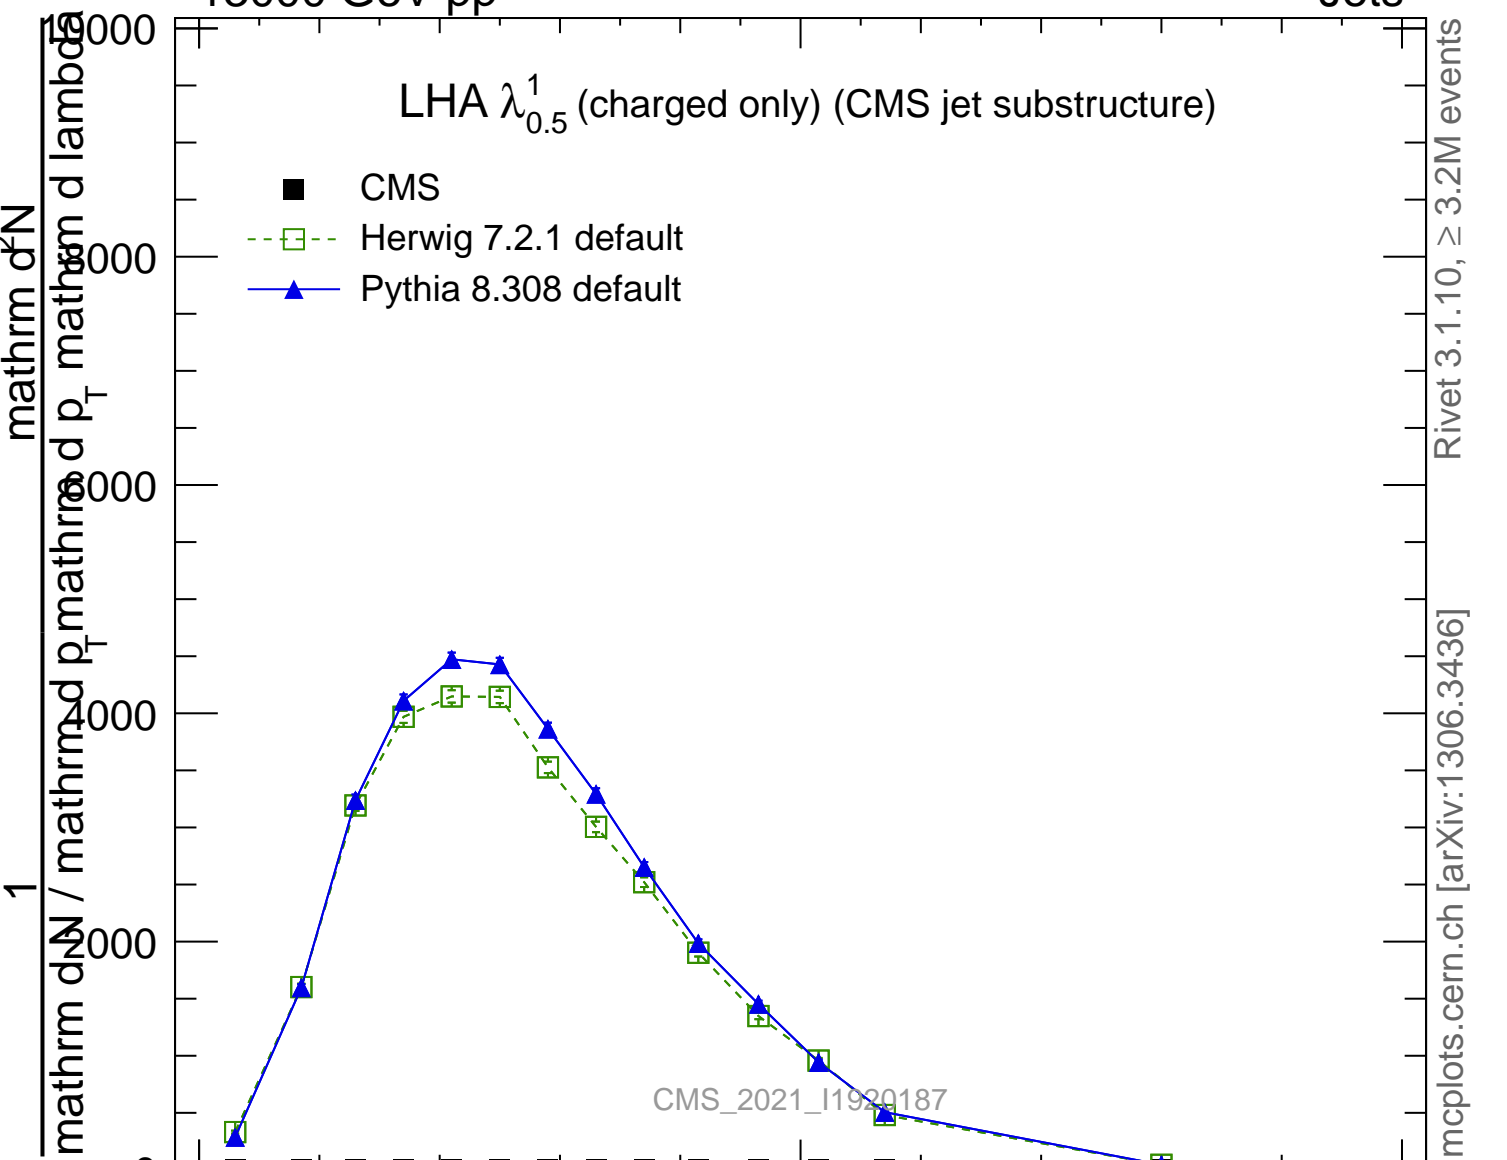

LHA  $\lambda_{0.5}^1$  (charged only) (CMS jet substructure)

- CMS
- - □ Herwig 7.2.1 default
- - ▲ Pythia 8.308 default

mcplots.cern.ch [arXiv:1306.3436]

Rivet 3.1.10, ≥ 3.2M events