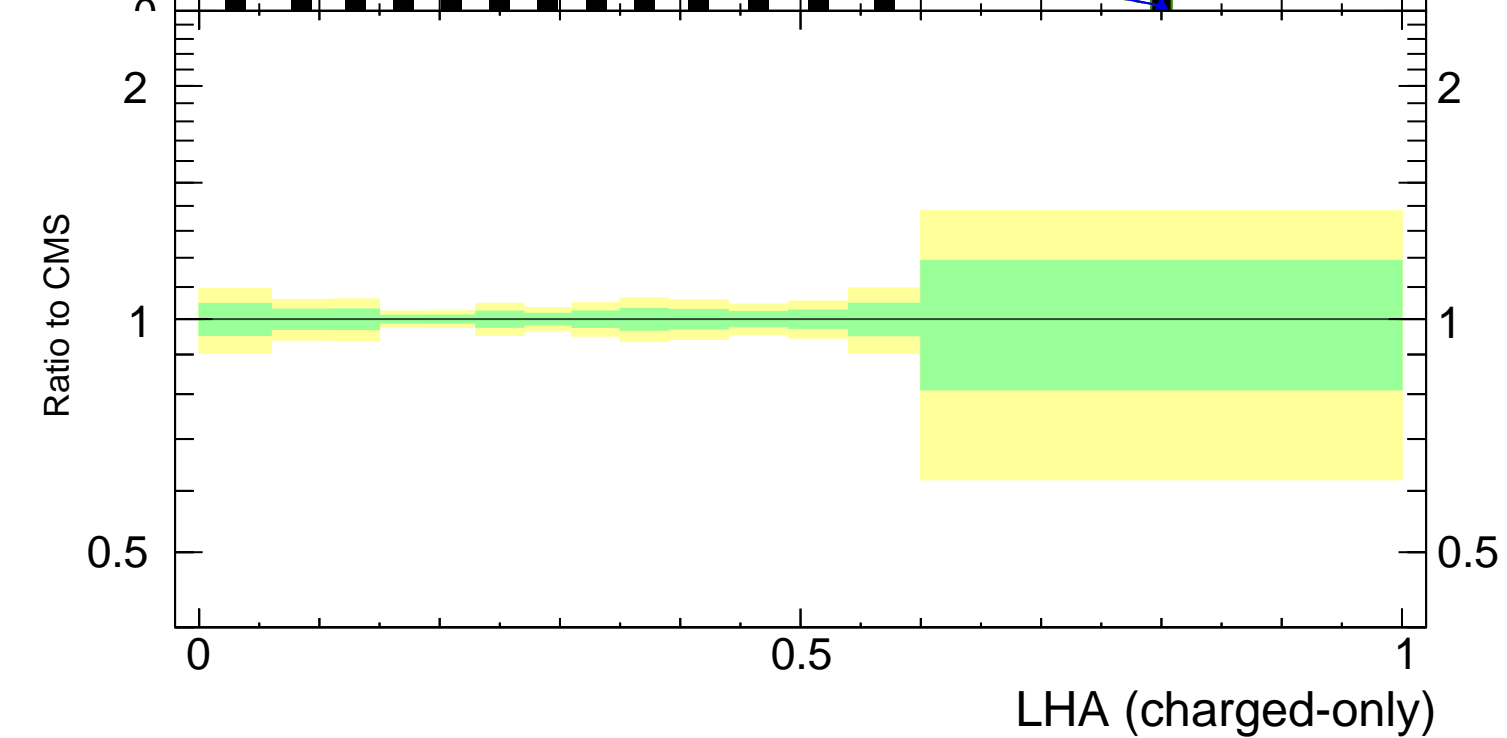

LHA  $\lambda_{0.5}^1$  (charged only) (CMS jet substructure)

- CMS
- - □ Herwig 7.2.1 default
- - ▲ Pythia 8.308 default

mcplots.cern.ch [arXiv:1306.3436]

Rivet 3.1.10, ≥ 3.2M events