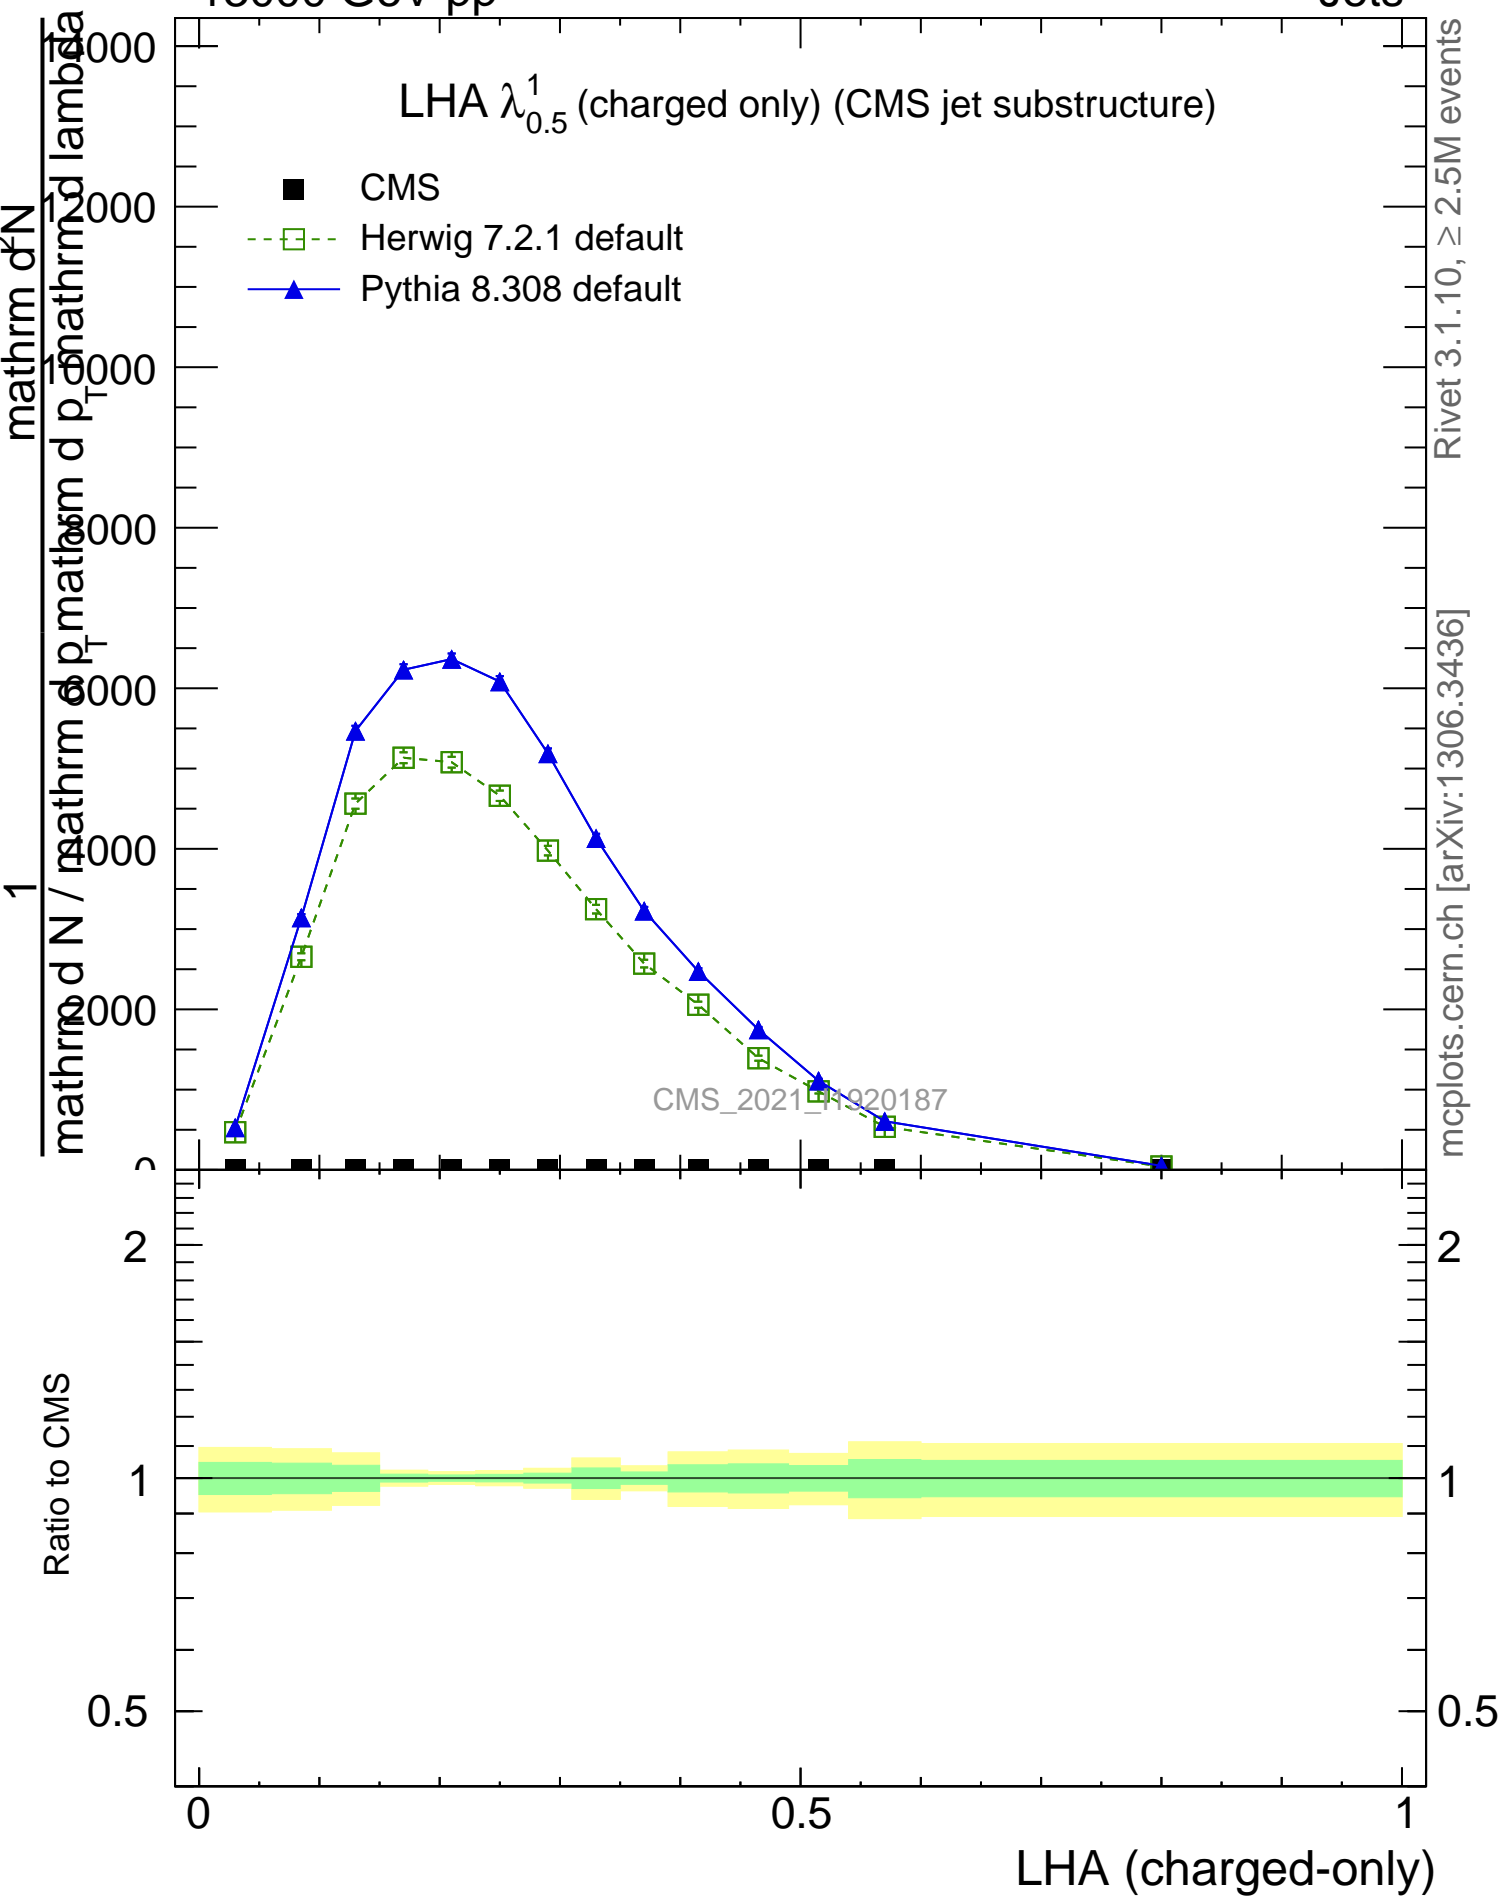

LHA $\lambda_{0.5}^1$ (charged only) (CMS jet substructure)

- CMS
- - □ Herwig 7.2.1 default
- - ▲ Pythia 8.308 default

CMS_2021_0920187