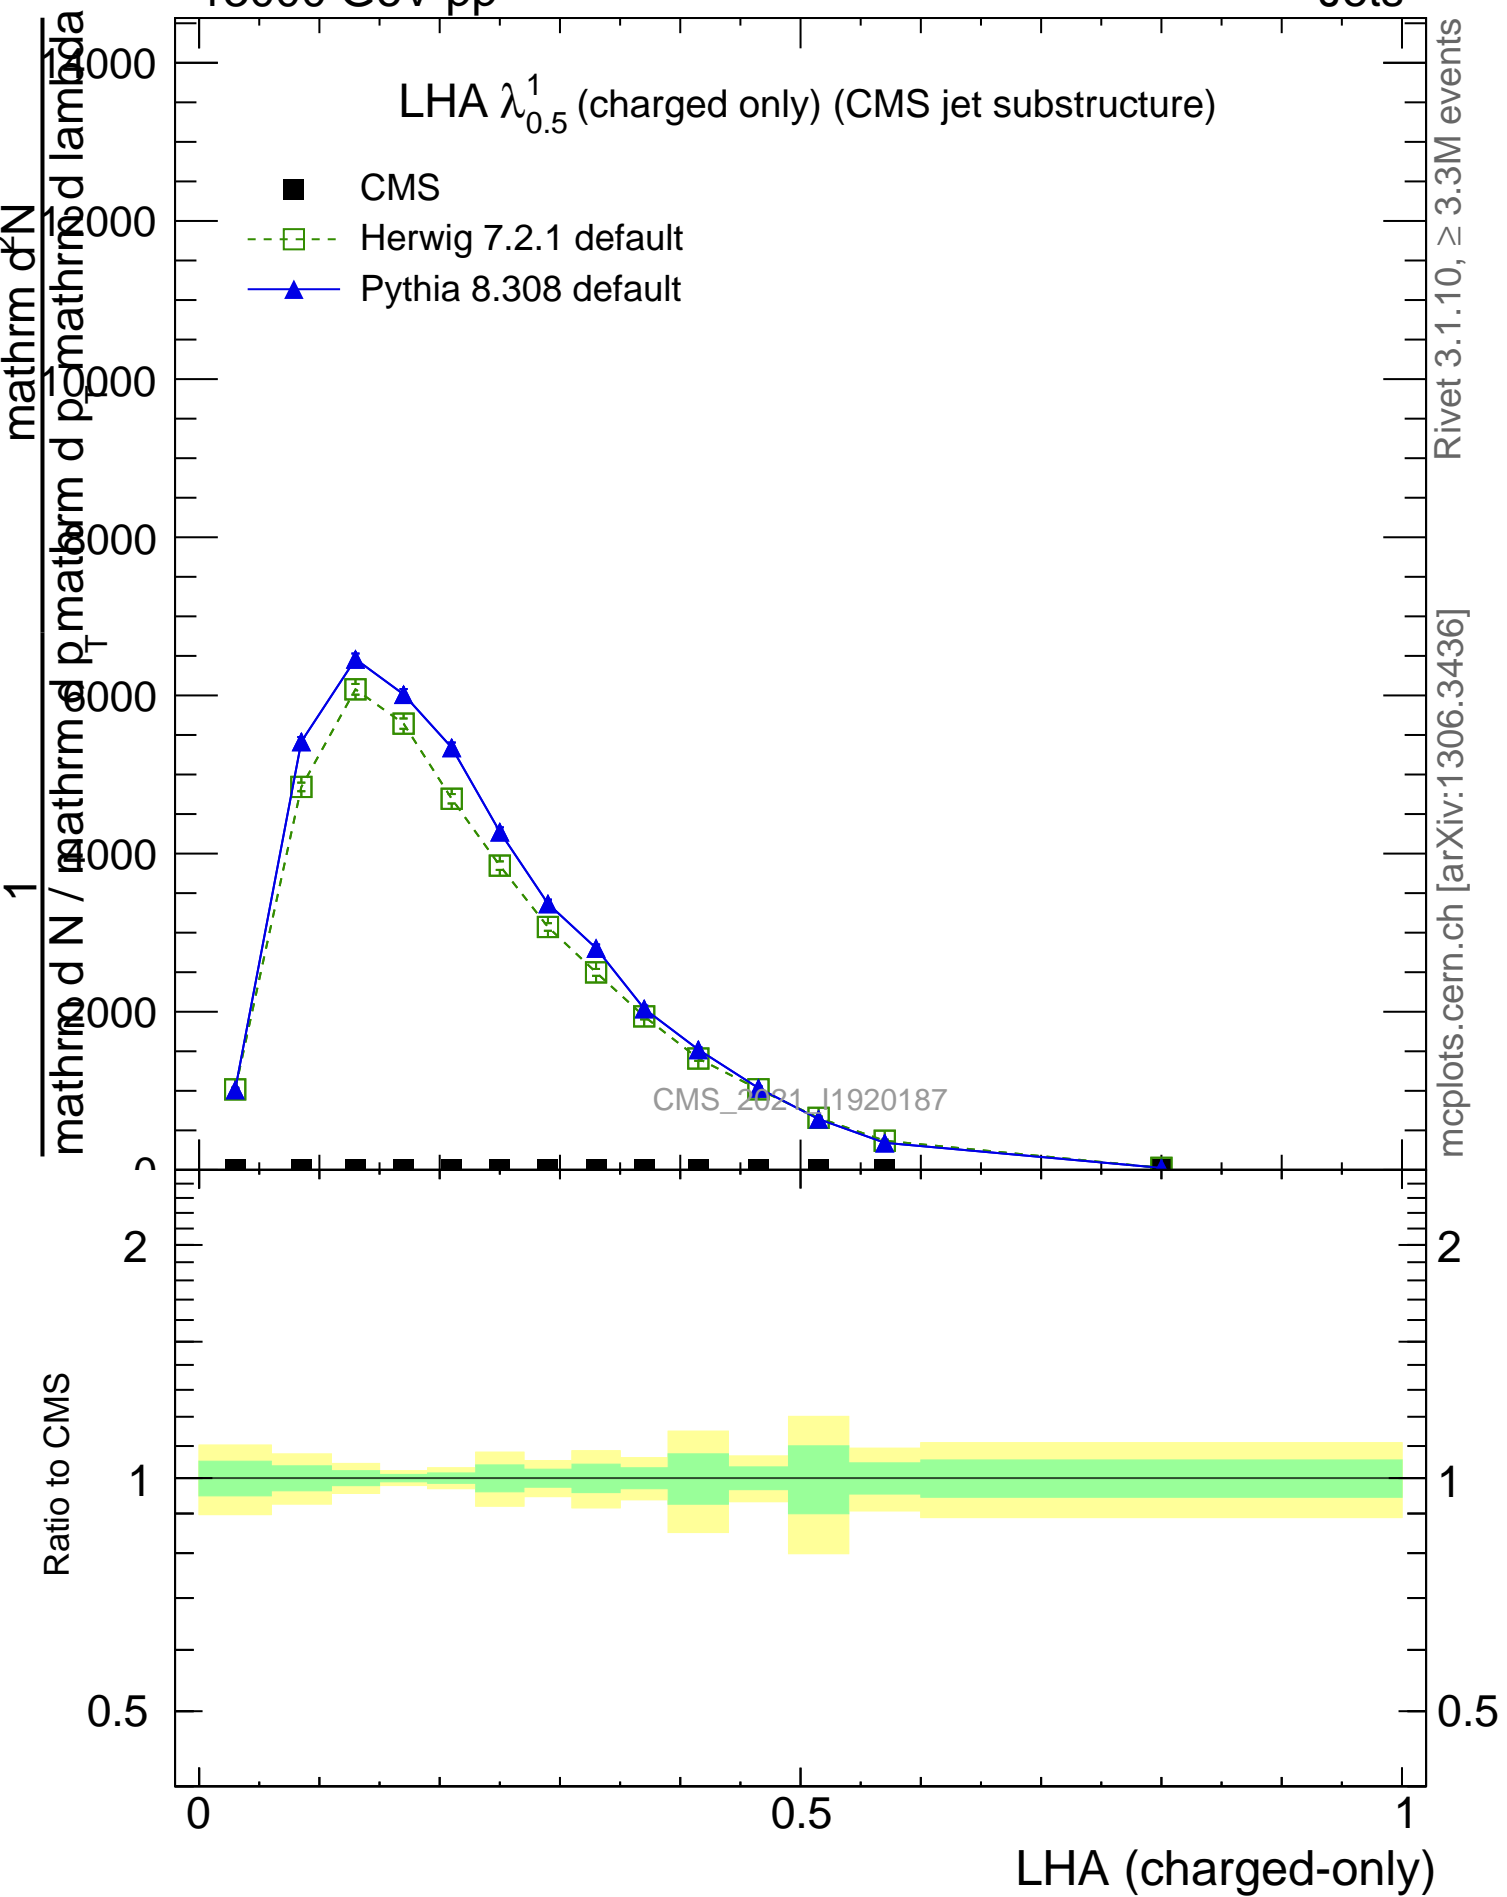

LHA $\lambda_{0.5}^1$ (charged only) (CMS jet substructure)

- CMS
- - □ Herwig 7.2.1 default
- - ▲ Pythia 8.308 default

CMS_2021_11920187

mcplots.cern.ch [arXiv:1306.3436]

Rivet 3.1.10, $\geq 3.3M$ events

Ratio to CMS

LHA (charged-only)