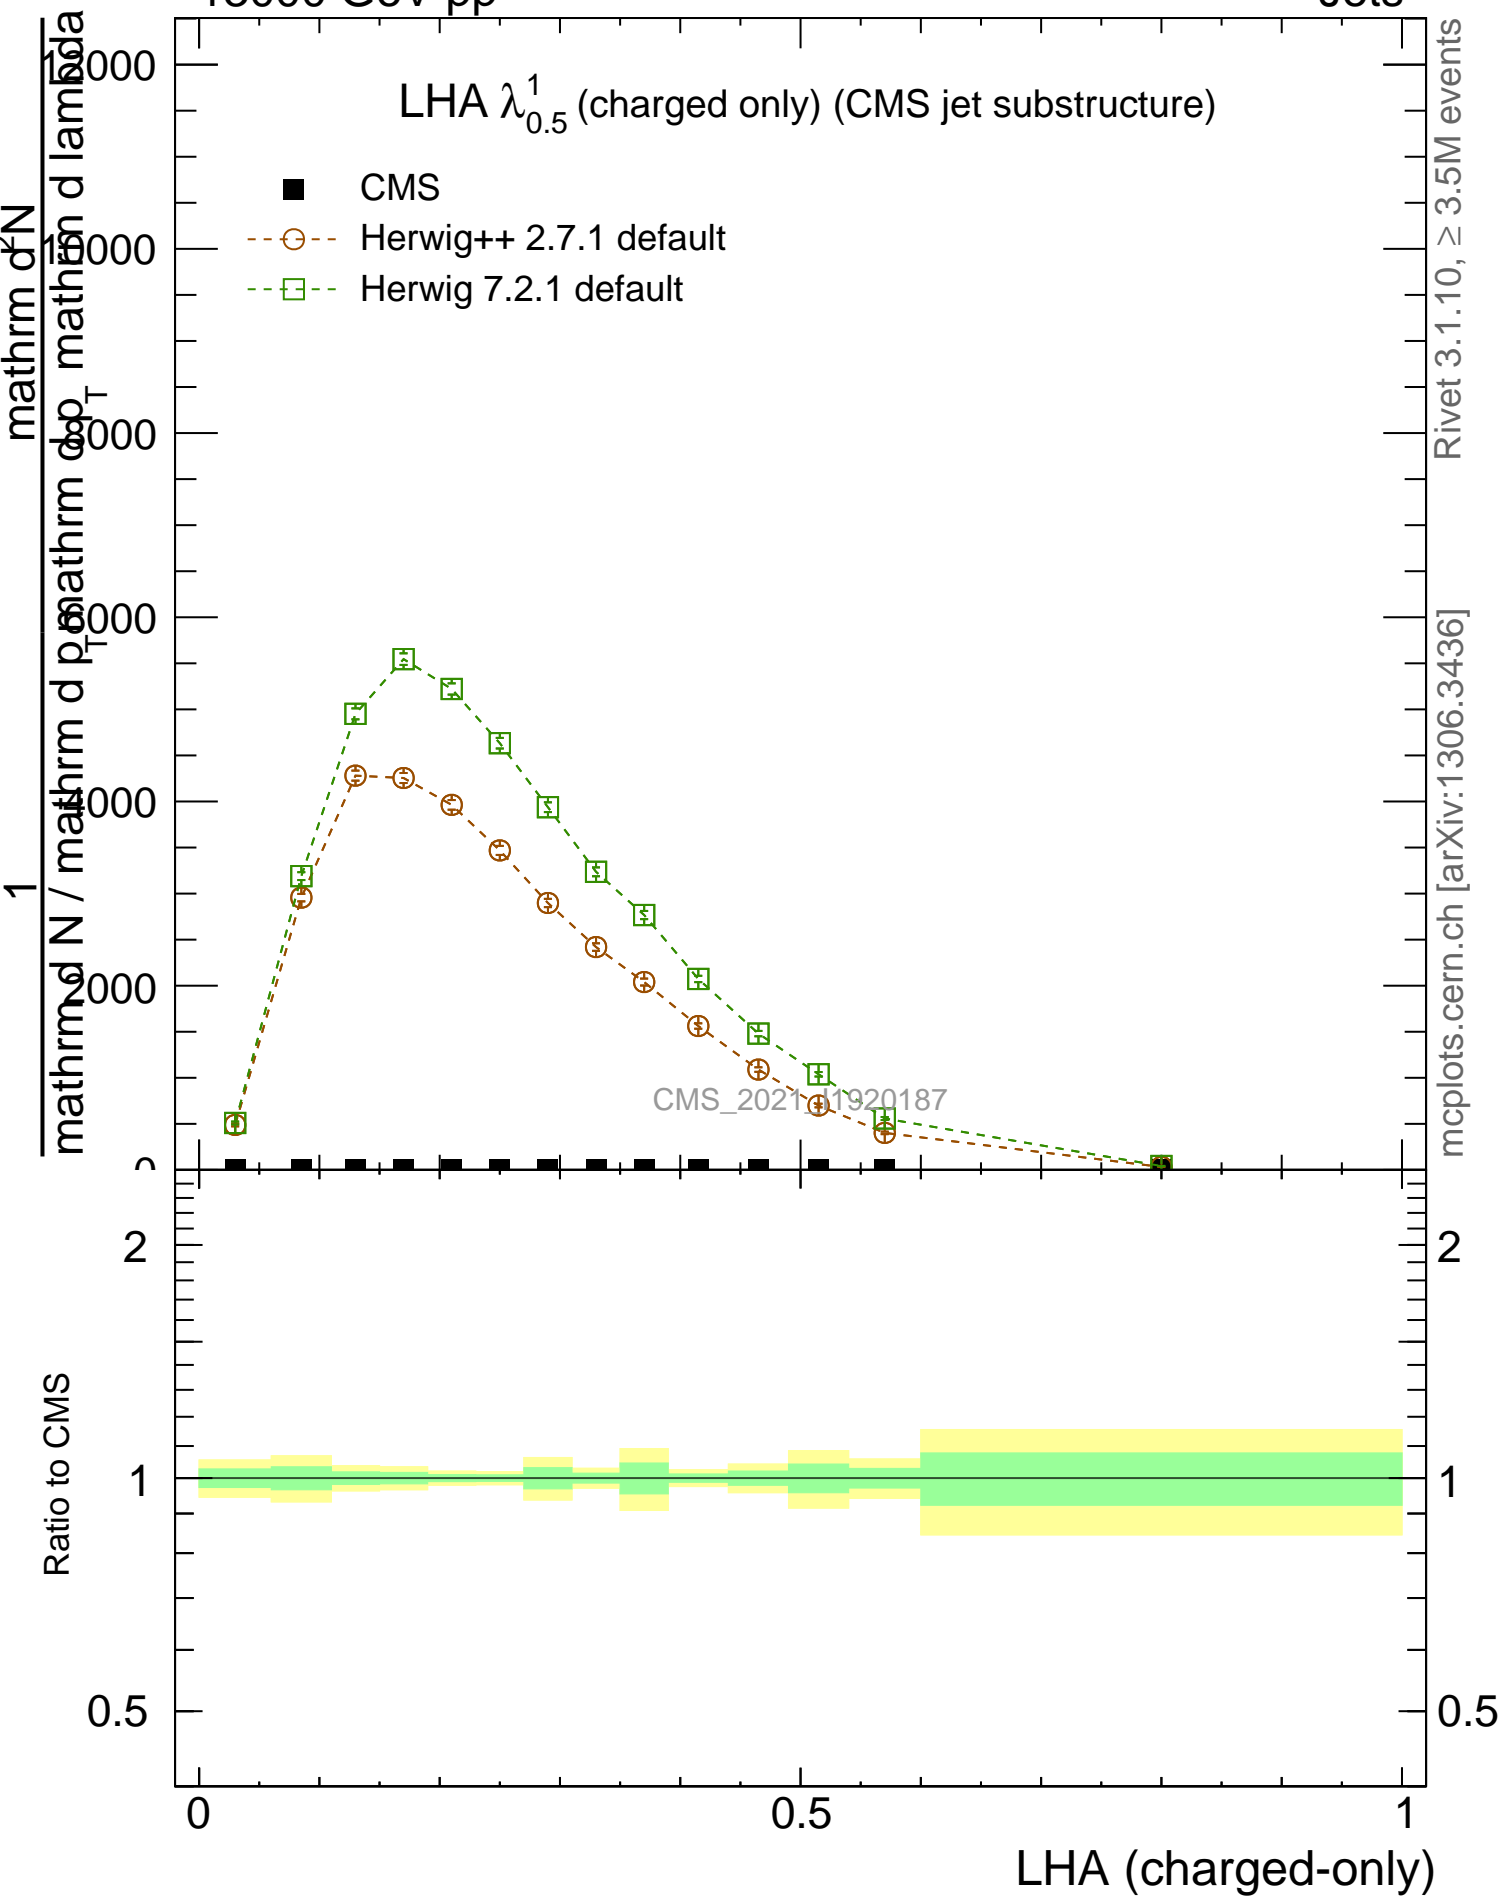

LHA $\lambda_{0.5}^1$ (charged only) (CMS jet substructure)

- CMS
- Herwig++ 2.7.1 default
- Herwig 7.2.1 default

Rivet 3.1.10, $\geq 3.5M$ events

mcplots.cern.ch [arXiv:1306.3436]

CMS_2021/1920187

LHA (charged-only)