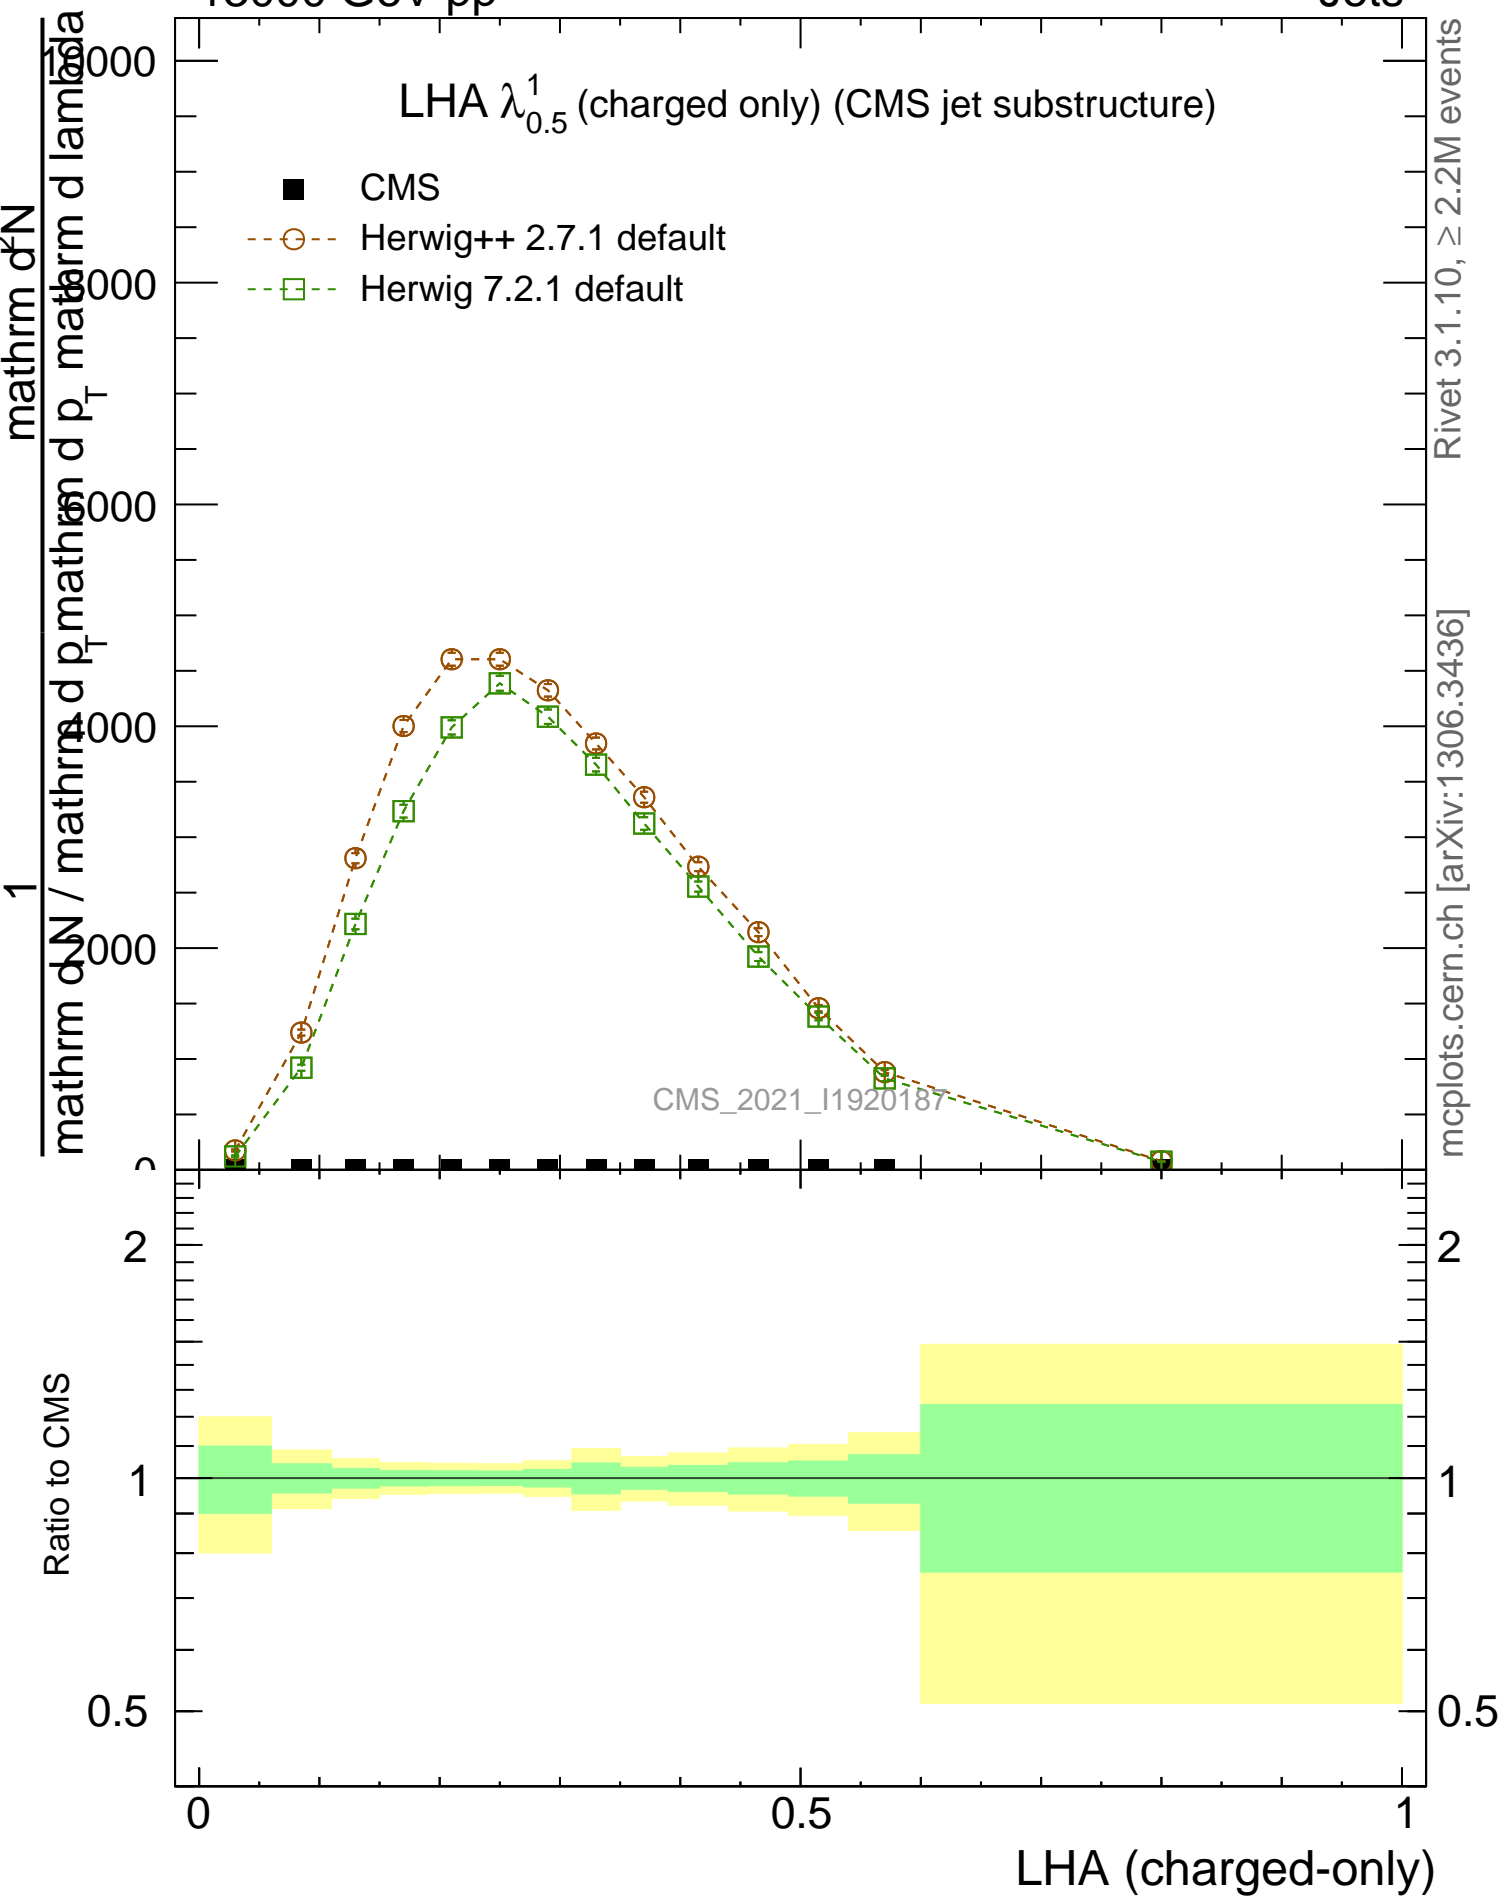

LHA $\lambda_{0.5}^1$ (charged only) (CMS jet substructure)

- CMS
- Herwig++ 2.7.1 default
- Herwig 7.2.1 default

Rivet 3.1.10, $\geq 2.2M$ events

mcplots.cern.ch [arXiv:1306.3436]

CMS_2021_I1920187