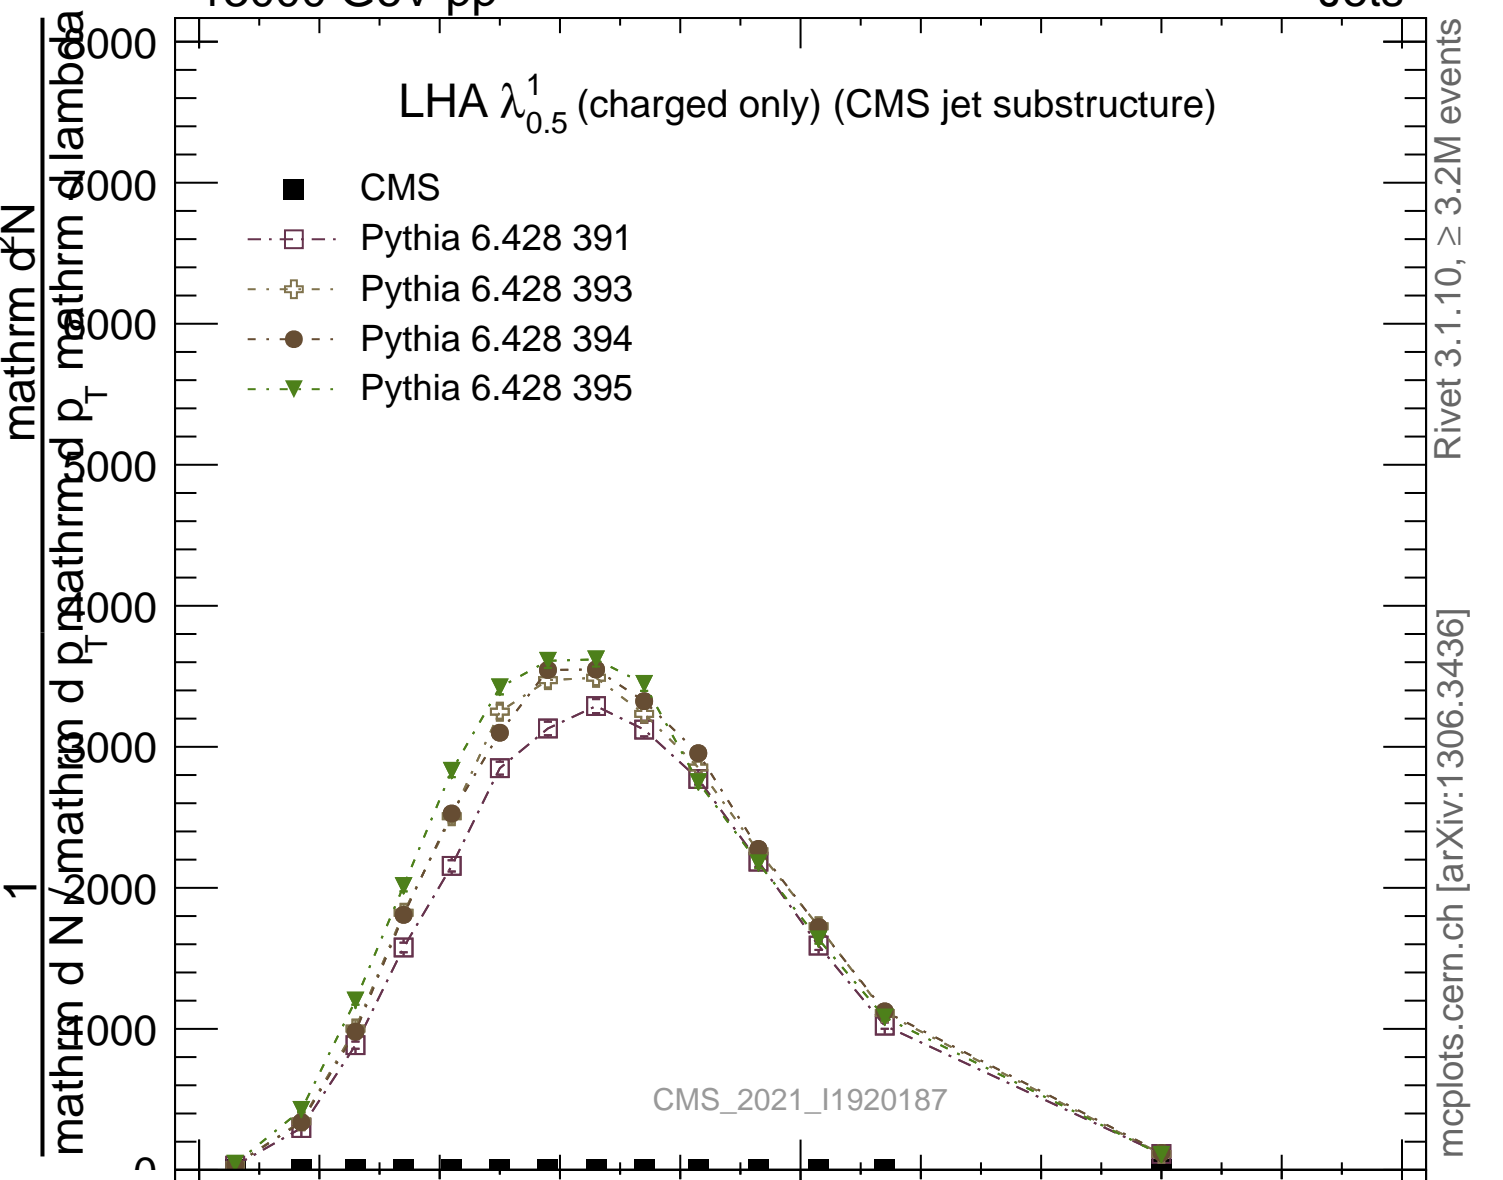

LHA $\lambda_{0.5}^1$ (charged only) (CMS jet substructure)

- CMS
- - □ - - Pythia 6.428 391
- - + - - Pythia 6.428 393
- - ● - - Pythia 6.428 394
- - ▼ - - Pythia 6.428 395

mcplots.cern.ch [arXiv:1306.3436]

Rivet 3.1.10, $\geq 3.2M$ events