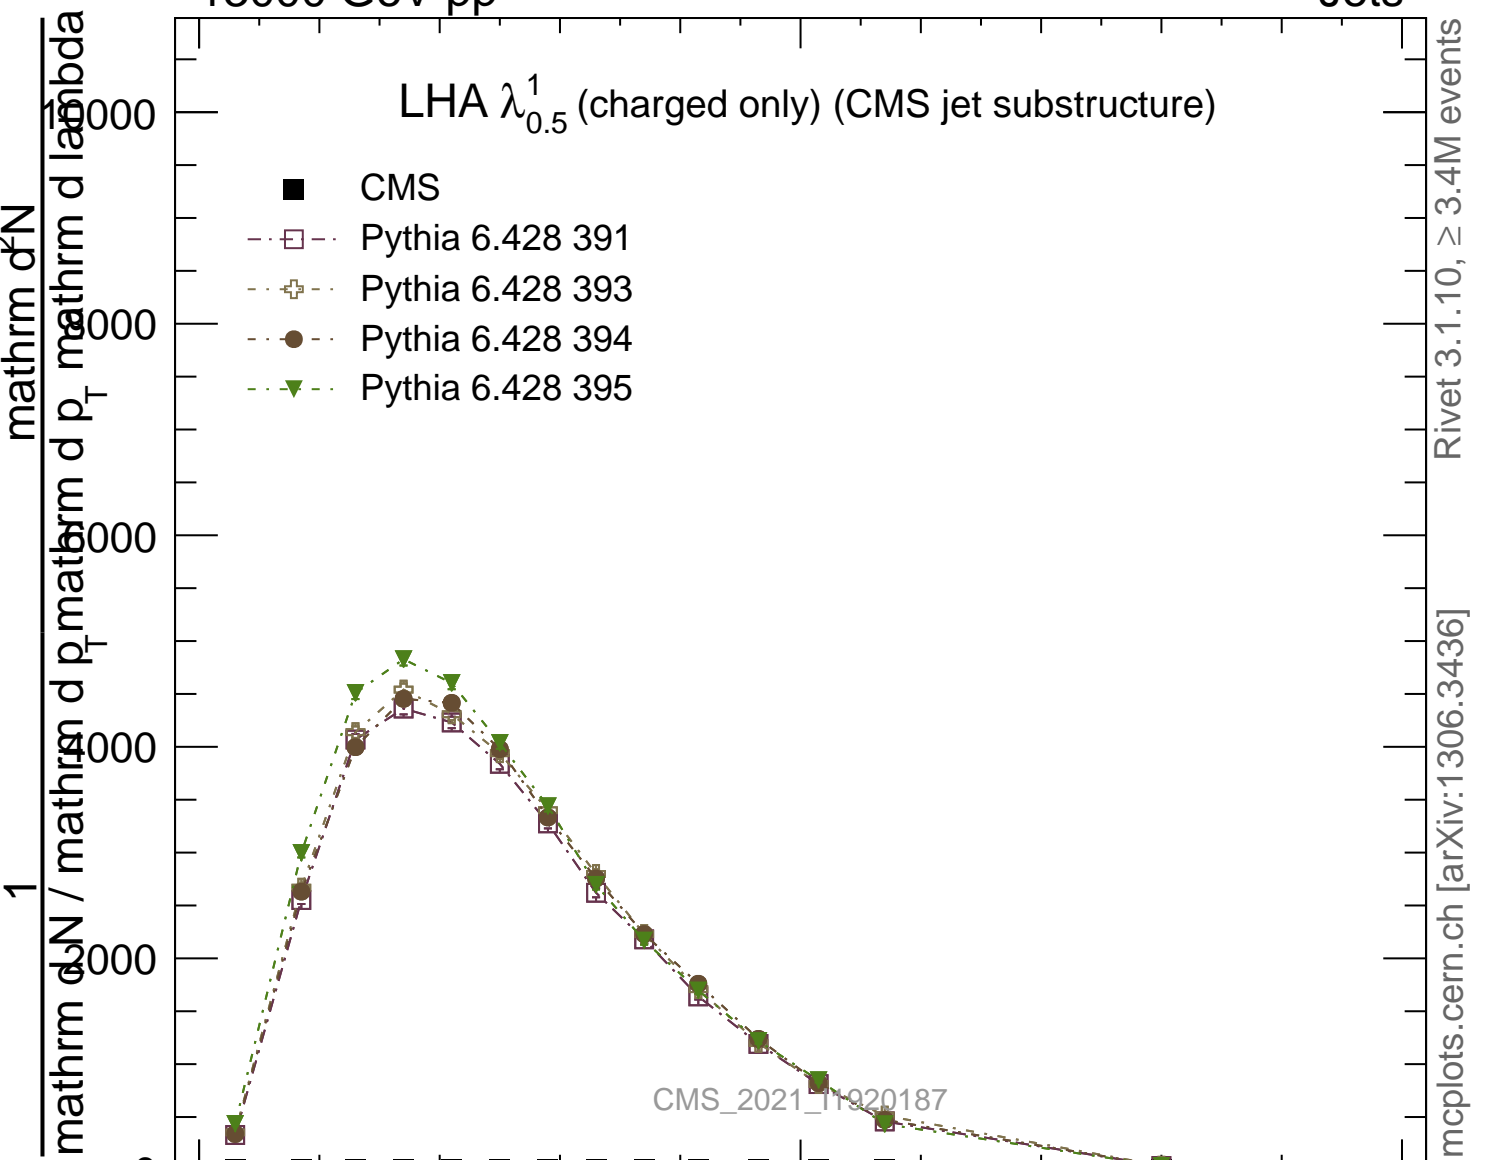

LHA $\lambda_{0.5}^1$ (charged only) (CMS jet substructure)

- CMS
- - □ - - Pythia 6.428 391
- - + - - Pythia 6.428 393
- - ● - - Pythia 6.428 394
- - ▼ - - Pythia 6.428 395

mcplots.cern.ch [arXiv:1306.3436]

Rivet 3.1.10, $\geq 3.4M$ events