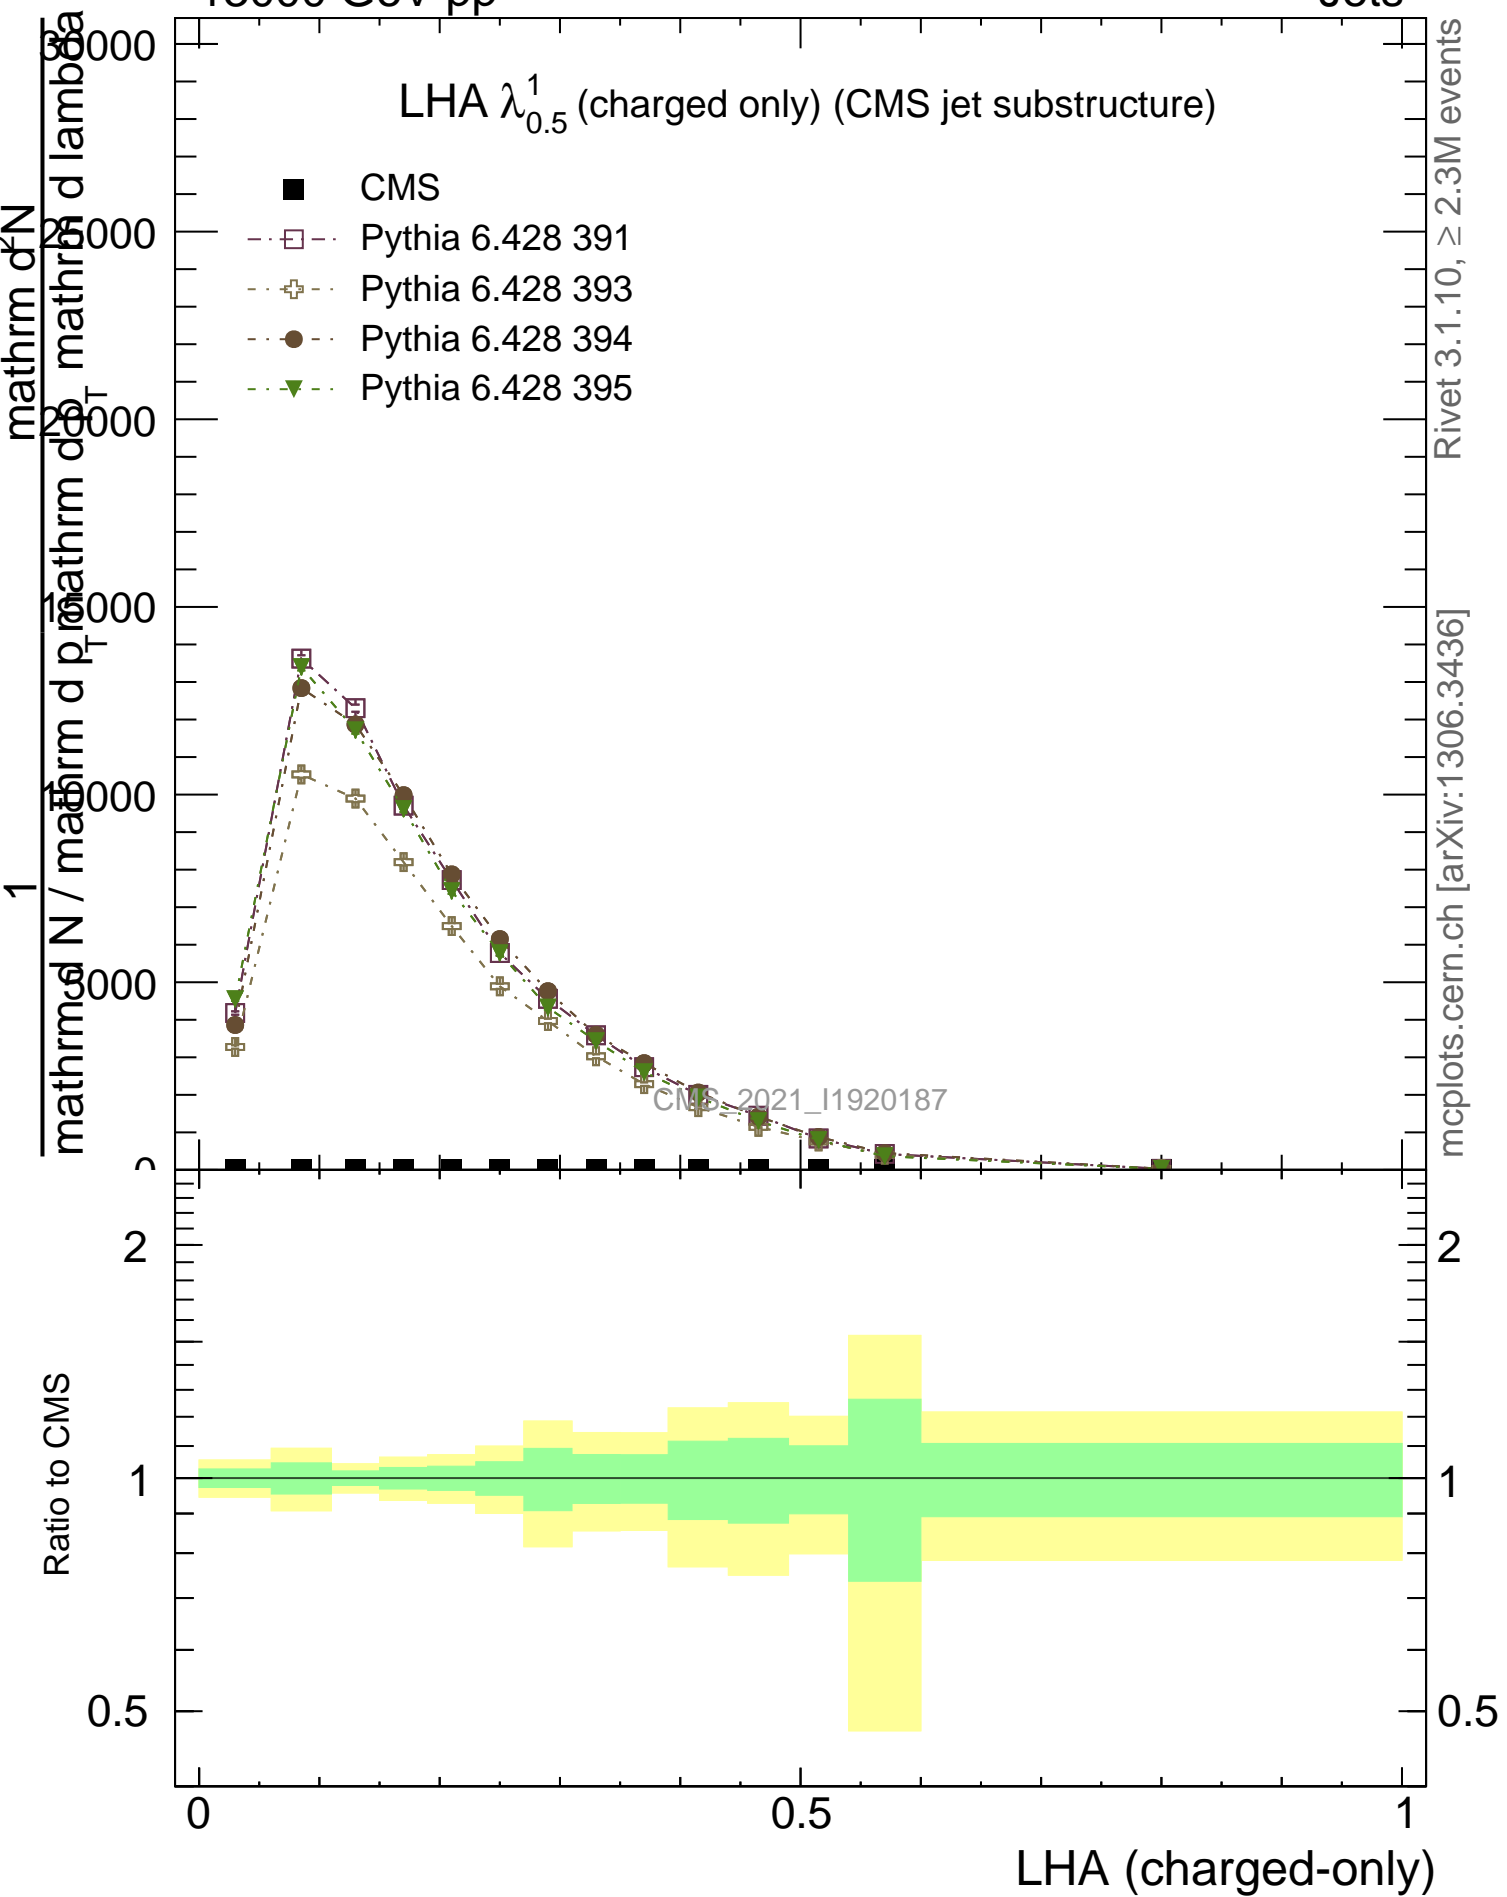

LHA $\lambda_{0.5}^1$ (charged only) (CMS jet substructure)

- CMS
- Pythia 6.428 391
- ⊕ Pythia 6.428 393
- Pythia 6.428 394
- ▼ Pythia 6.428 395

CMS_2021_11920187

mcplots.cern.ch [arXiv:1306.3436]

Rivet 3.1.10, $\geq 2.3M$ events