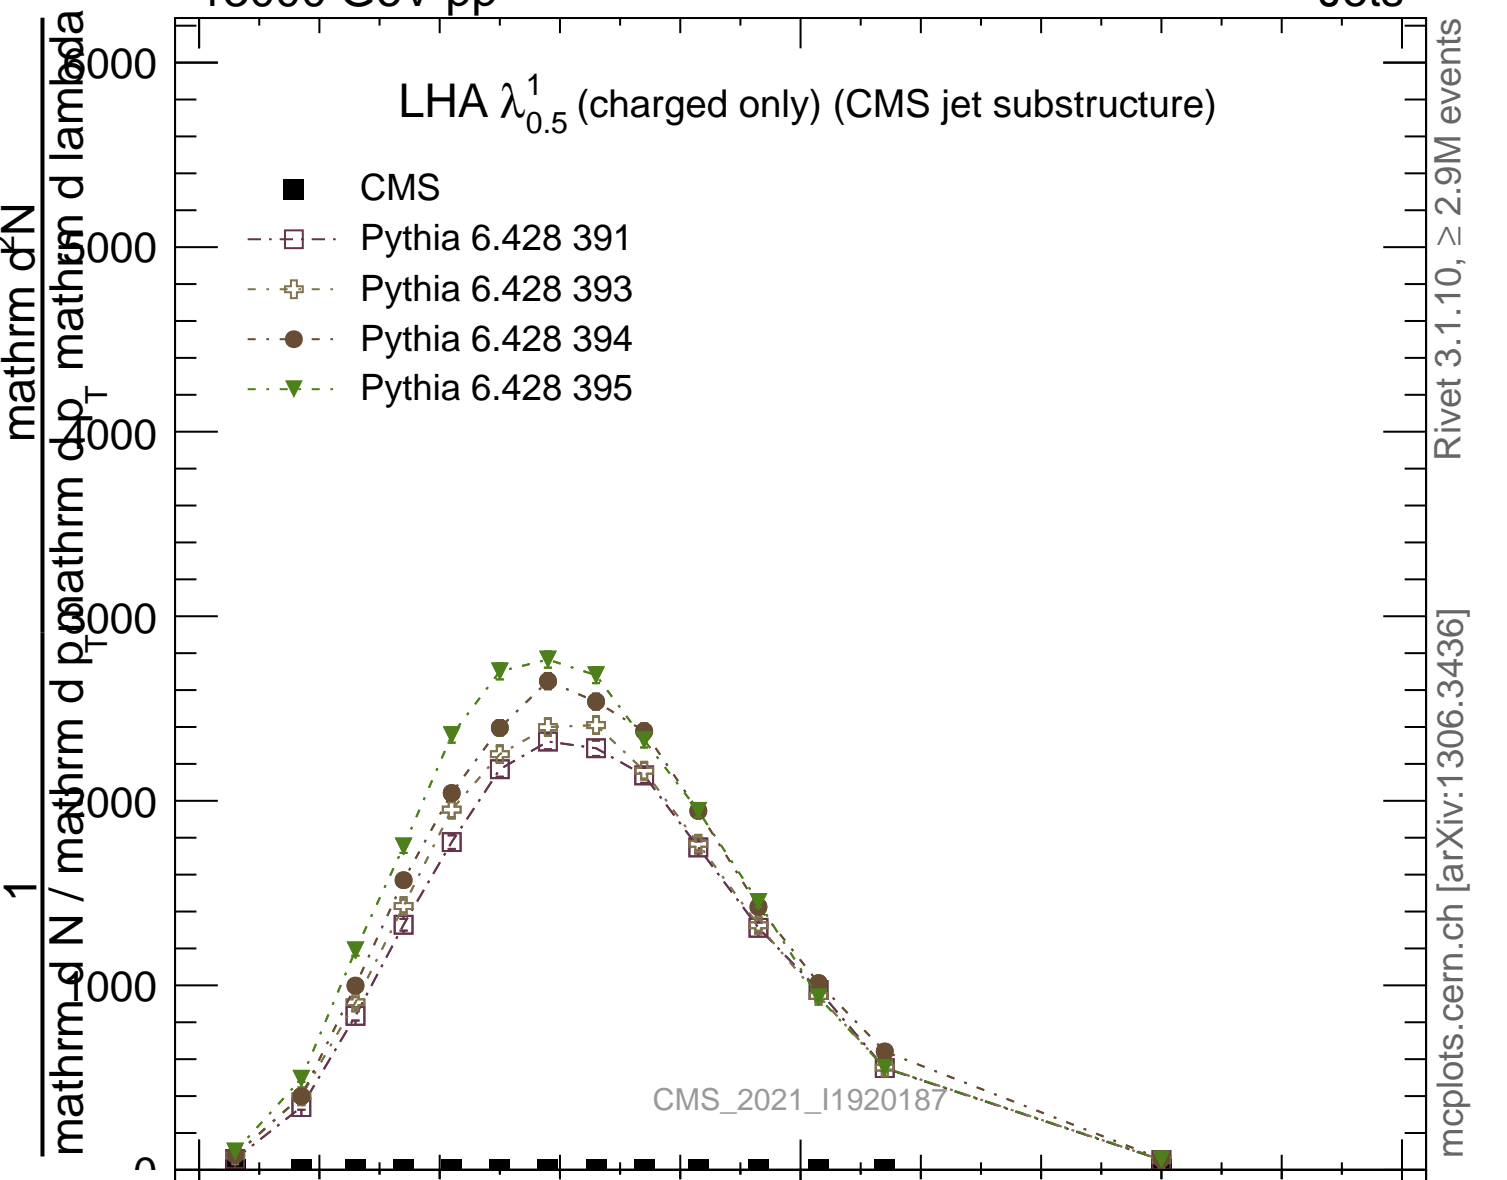

LHA $\lambda_{0.5}^1$ (charged only) (CMS jet substructure)

- CMS
- Pythia 6.428 391
- ⊕ Pythia 6.428 393
- Pythia 6.428 394
- ▼ Pythia 6.428 395

mcplots.cern.ch [arXiv:1306.3436]

Rivet 3.1.10, ≥ 2.9M events