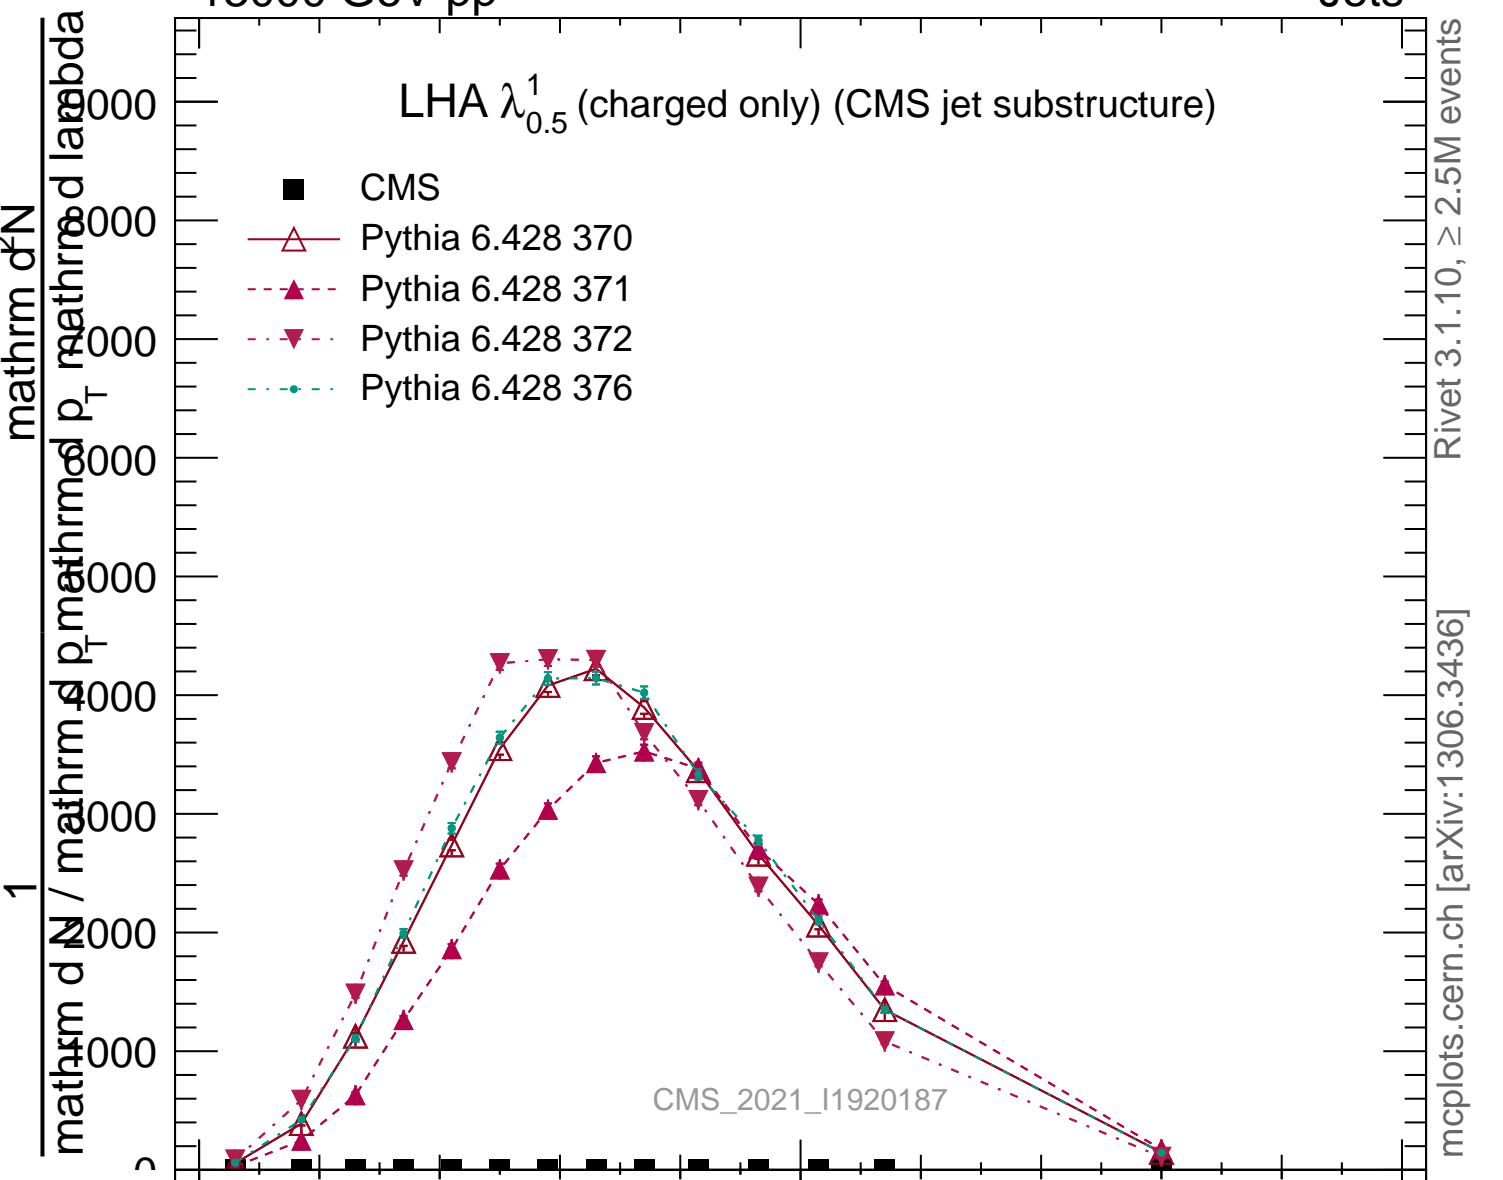

LHA $\lambda_{0.5}^1$ (charged only) (CMS jet substructure)

- CMS
- △— Pythia 6.428 370
- -▲- - Pythia 6.428 371
- -▼- - Pythia 6.428 372
- ···◆··· Pythia 6.428 376

Rivet 3.1.10, ≥ 2.5M events
mcplots.cern.ch [arXiv:1306.3436]