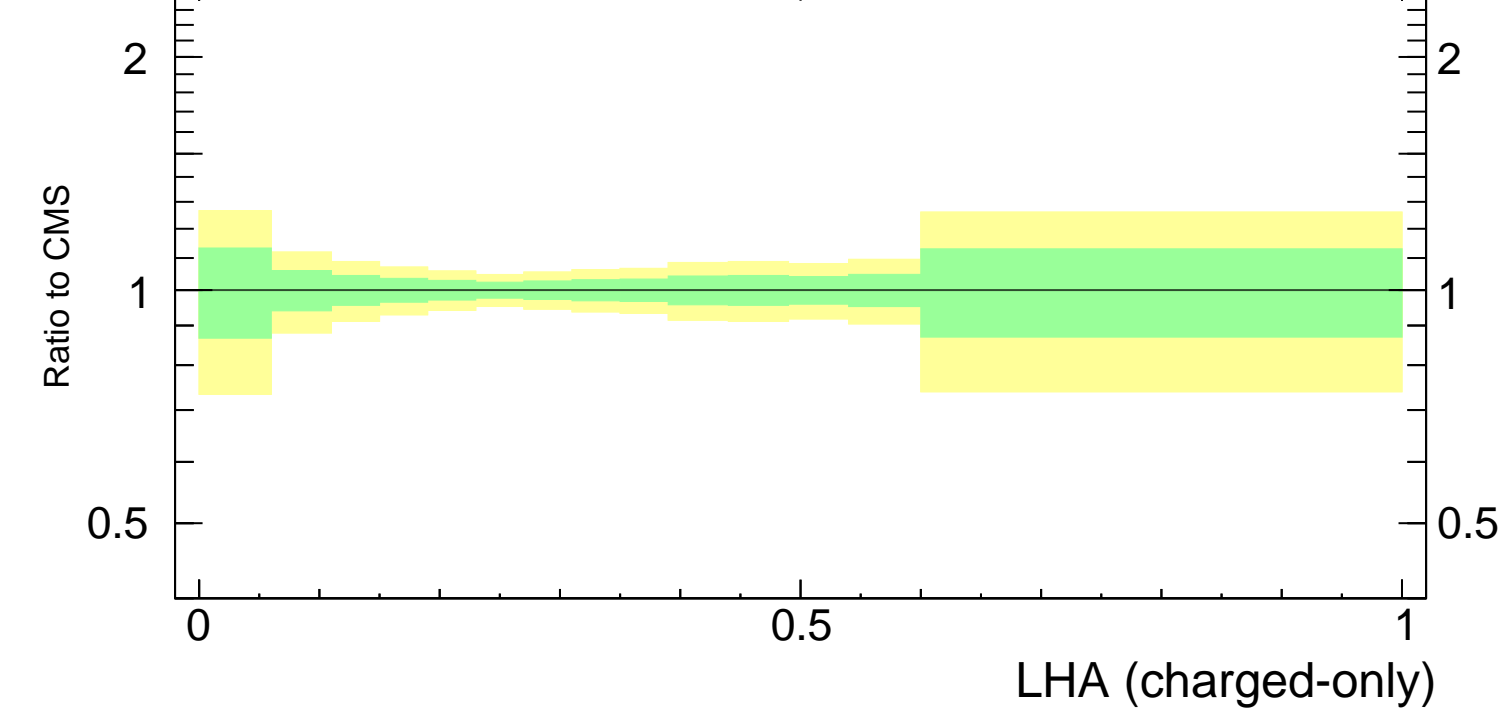

LHA $\lambda_{0.5}^1$ (charged only) (CMS jet substructure)

- CMS
- △— Pythia 6.428 370
- -▲- - Pythia 6.428 371
- -▼- - Pythia 6.428 372
- ···◆··· Pythia 6.428 376

Rivet 3.1.10, ≥ 2.5M events
mcplots.cern.ch [arXiv:1306.3436]