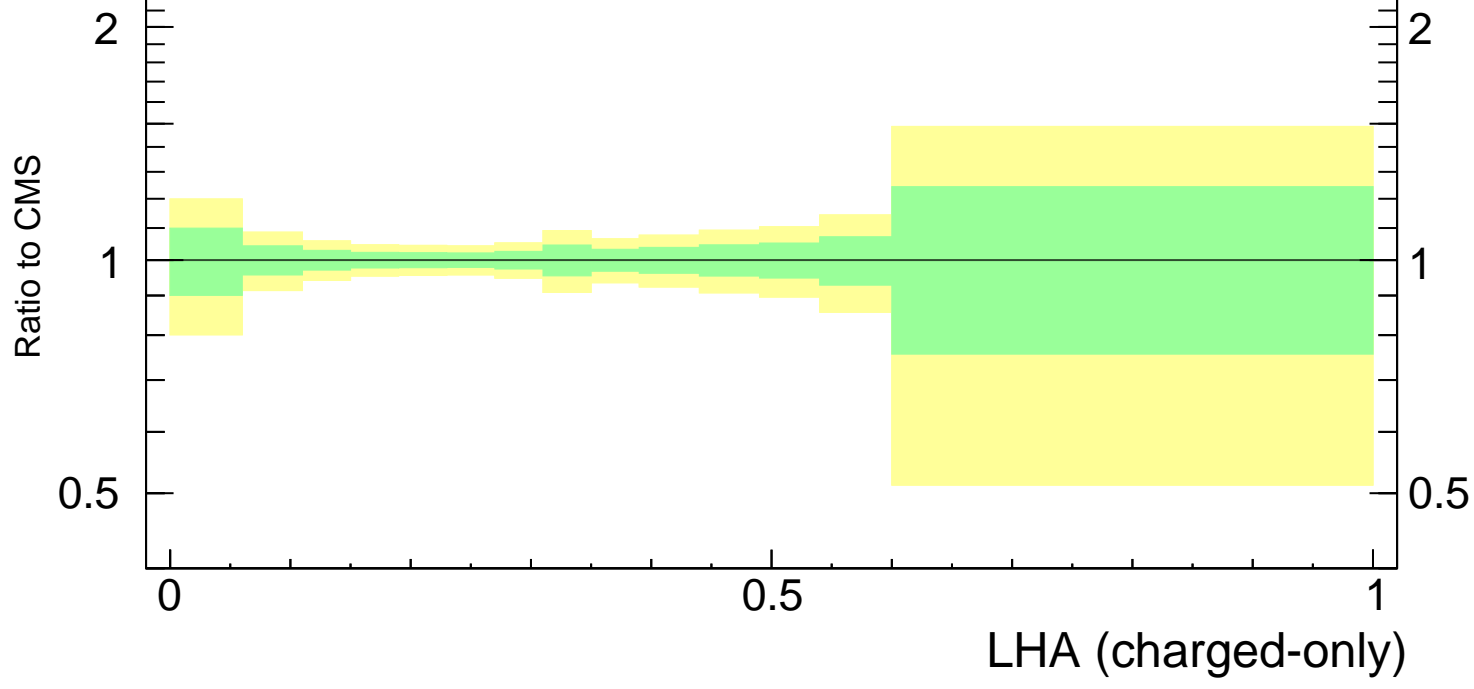

LHA  $\lambda_{0.5}^1$  (charged only) (CMS jet substructure)

- CMS
- △— Pythia 6.428 370
- -▲- - Pythia 6.428 371
- -▼- - Pythia 6.428 372
- ···●··· Pythia 6.428 376

Rivet 3.1.10, ≥ 2.2M events

mcplots.cern.ch [arXiv:1306.3436]