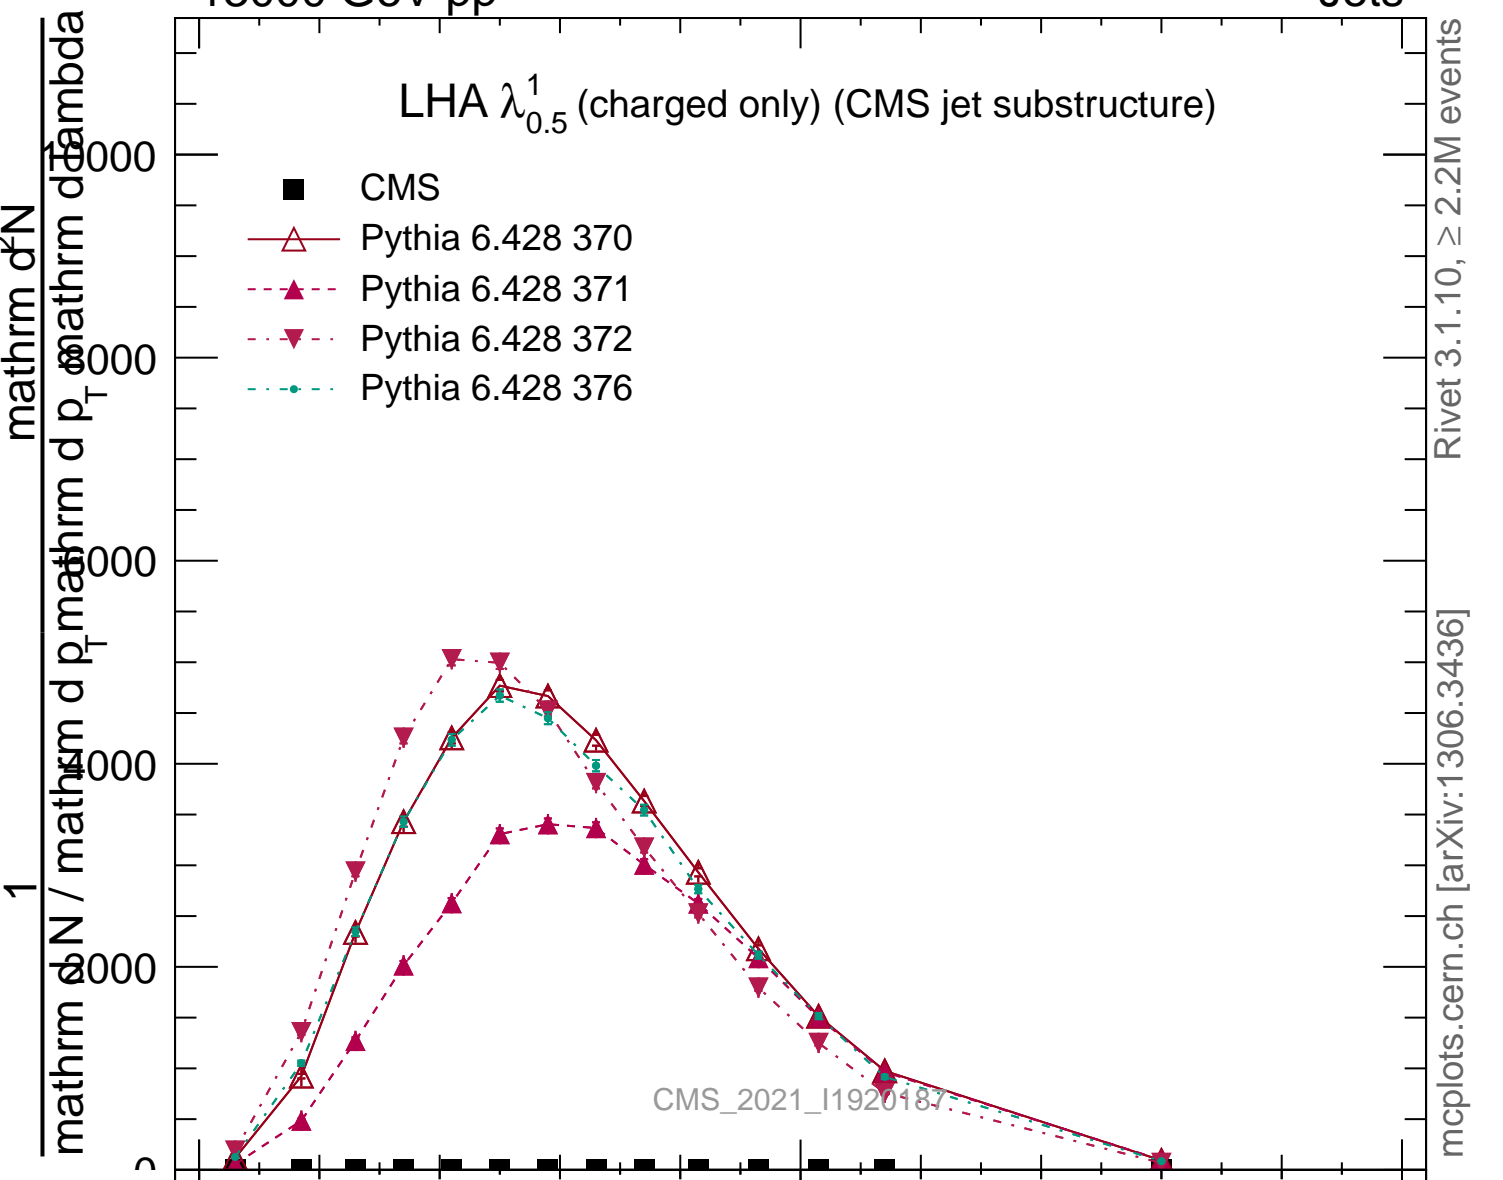

LHA  $\lambda_{0.5}^1$  (charged only) (CMS jet substructure)

- CMS
- △— Pythia 6.428 370
- -▲- - Pythia 6.428 371
- -▼- - Pythia 6.428 372
- ···●··· Pythia 6.428 376

Rivet 3.1.10, ≥ 2.2M events

mcplots.cern.ch [arXiv:1306.3436]