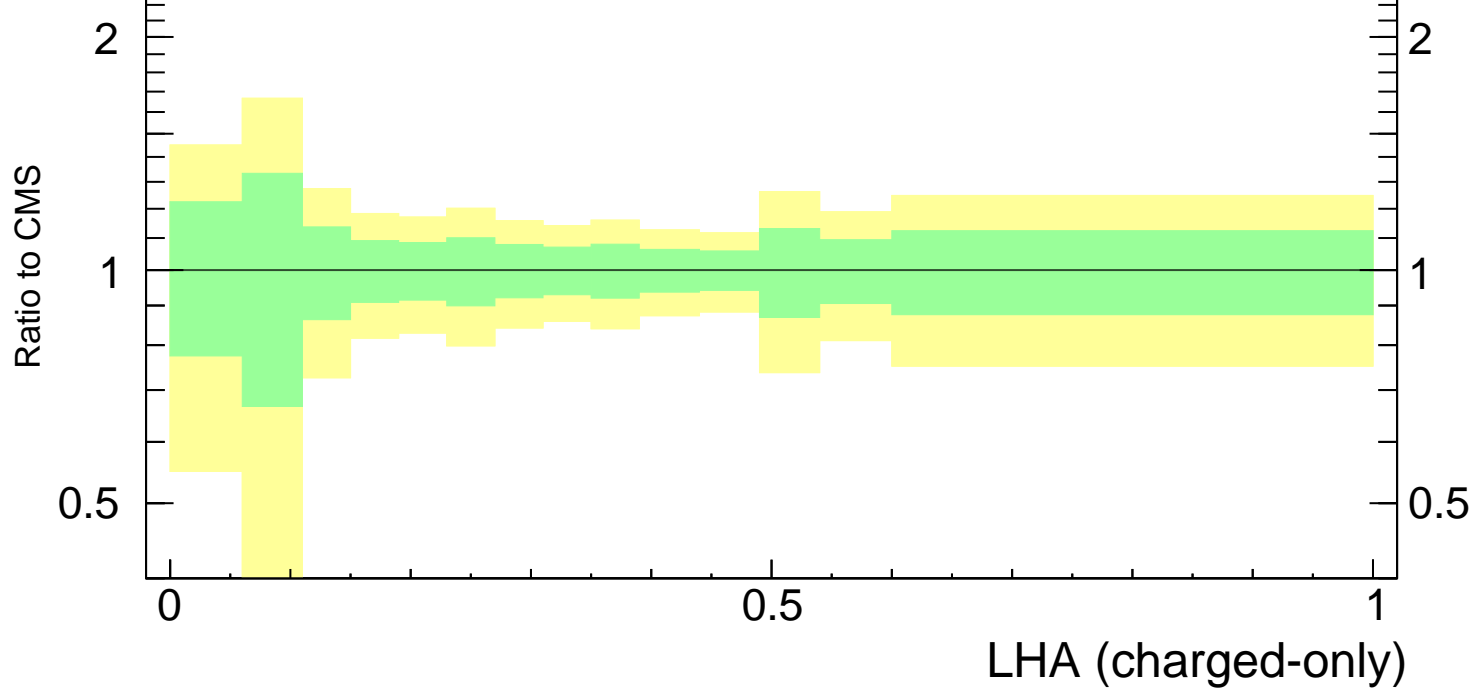

LHA $\lambda_{0.5}^1$ (charged only) (CMS jet substructure)

- CMS
- △— Pythia 6.428 370
- -▲- - Pythia 6.428 371
- -▼- - Pythia 6.428 372
- ·-·- Pythia 6.428 376

Rivet 3.1.10, ≥ 2.8M events

mcplots.cern.ch [arXiv:1306.3436]