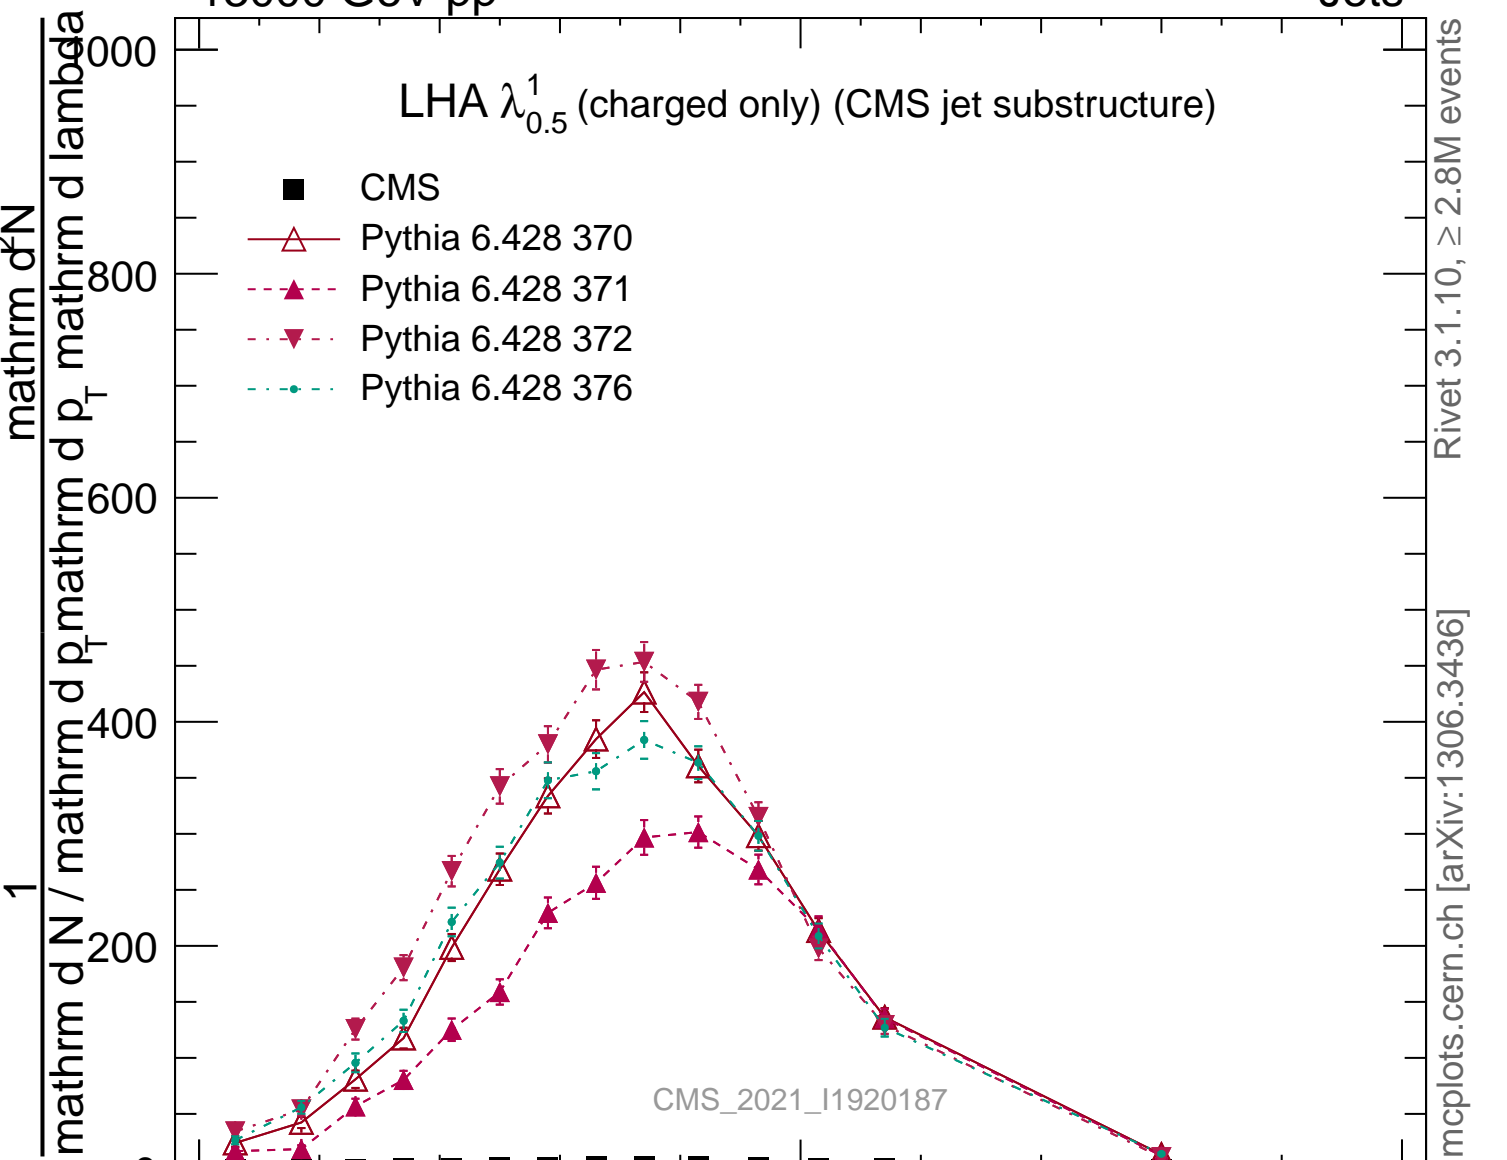

LHA $\lambda_{0.5}^1$ (charged only) (CMS jet substructure)

- CMS
- △— Pythia 6.428 370
- -▲- - Pythia 6.428 371
- -▼- - Pythia 6.428 372
- ·-·- Pythia 6.428 376

Rivet 3.1.10, ≥ 2.8M events

mcplots.cern.ch [arXiv:1306.3436]