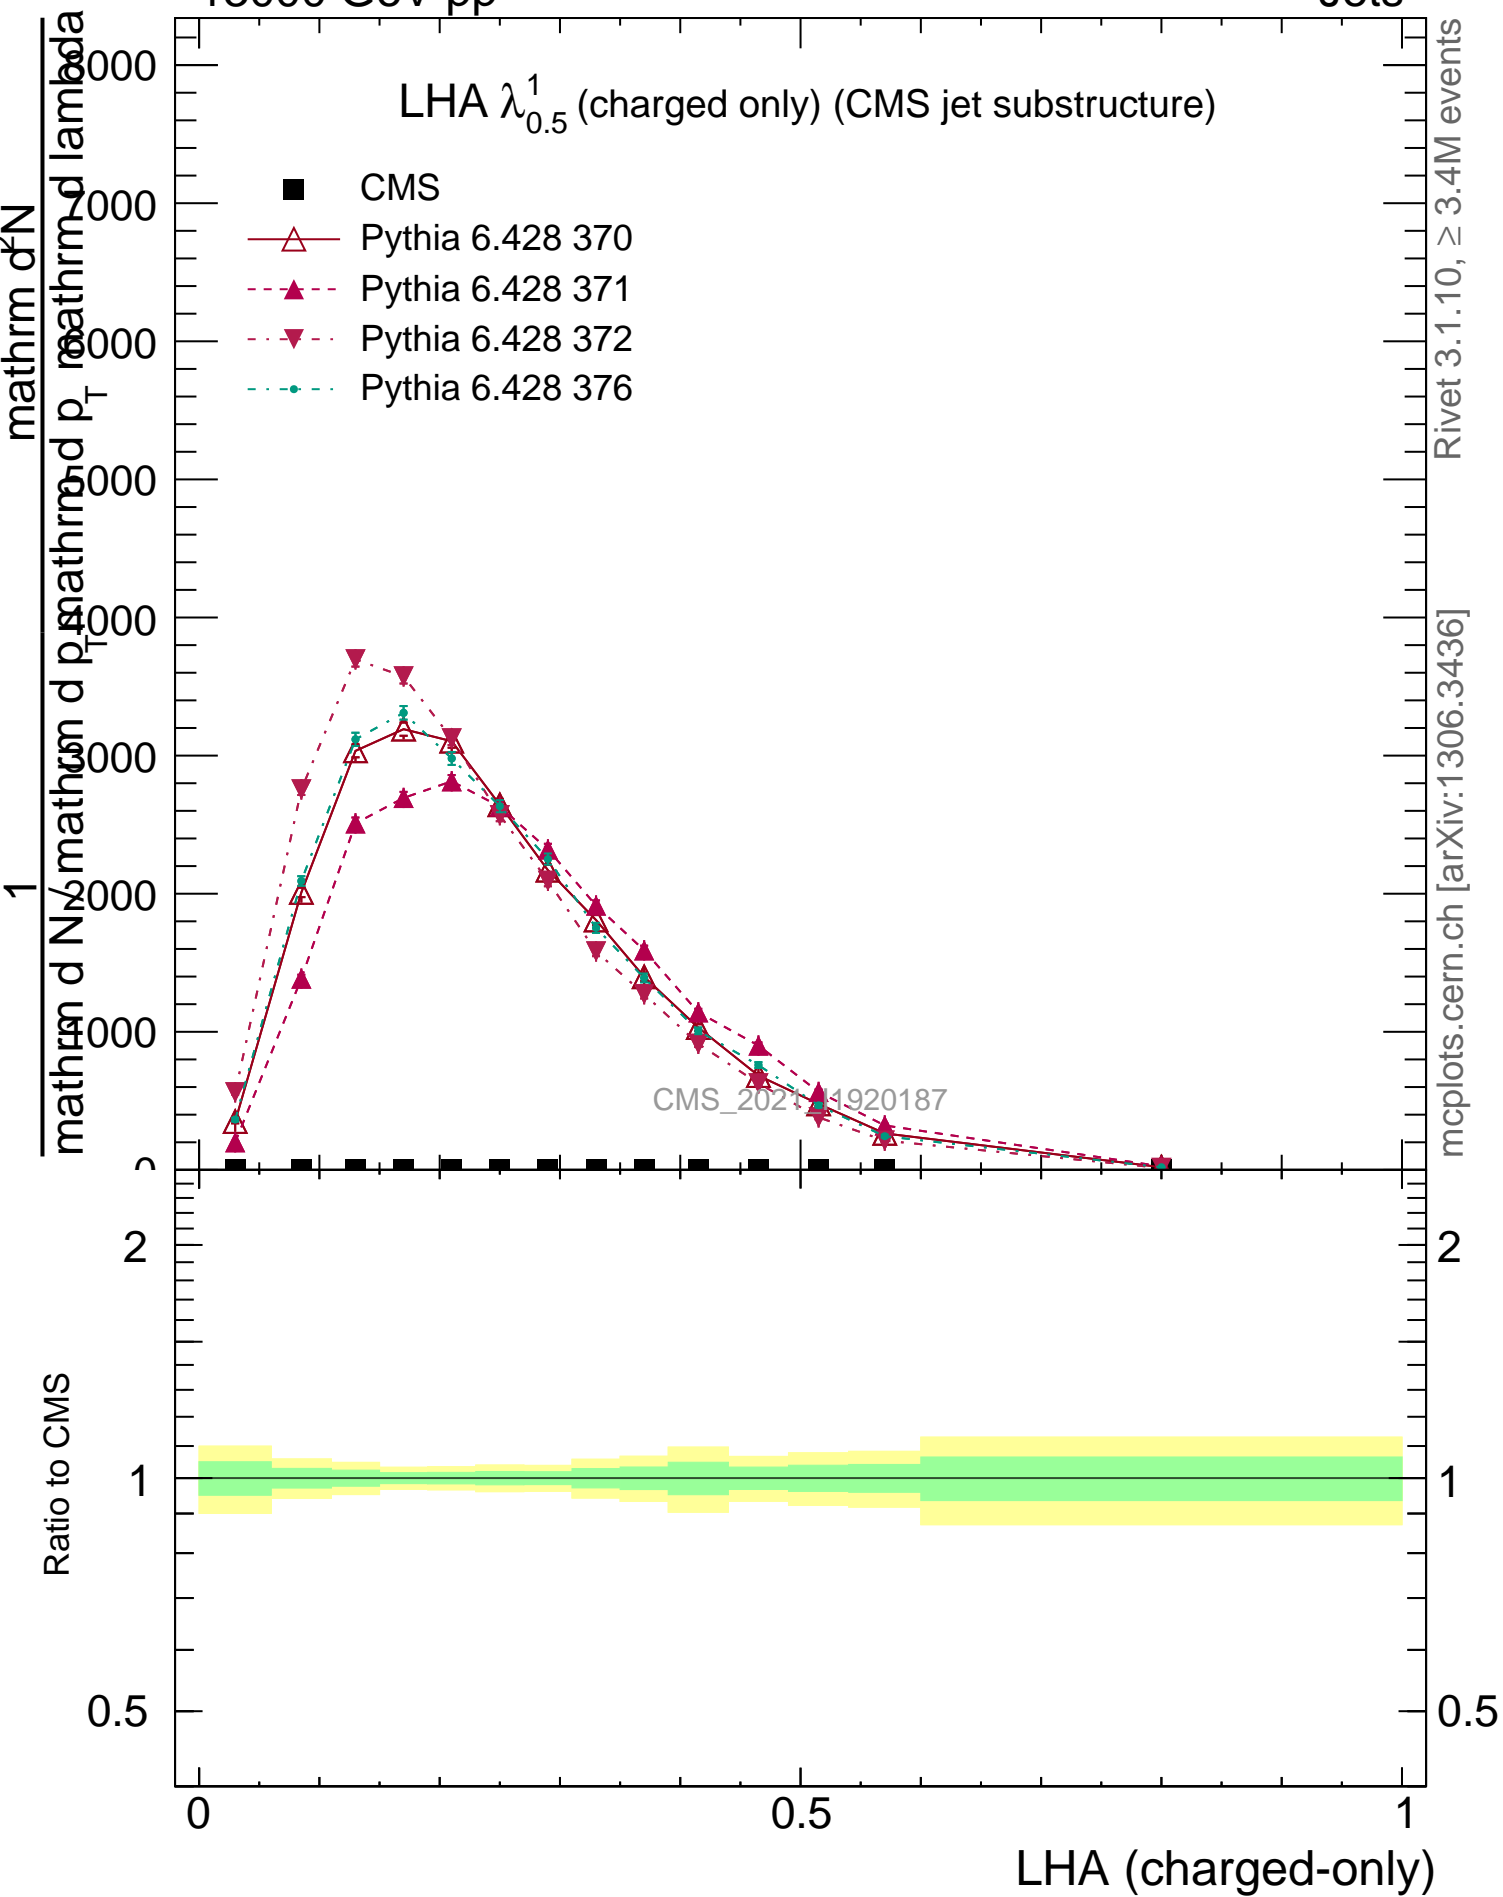

LHA $\lambda_{0.5}^1$ (charged only) (CMS jet substructure)

- CMS
- △— Pythia 6.428 370
- -▲- - Pythia 6.428 371
- -▼- - Pythia 6.428 372
- ···●··· Pythia 6.428 376

CMS_2021-1920187

mcplots.cern.ch [arXiv:1306.3436]

Rivet 3.1.10, >= 3.4M events