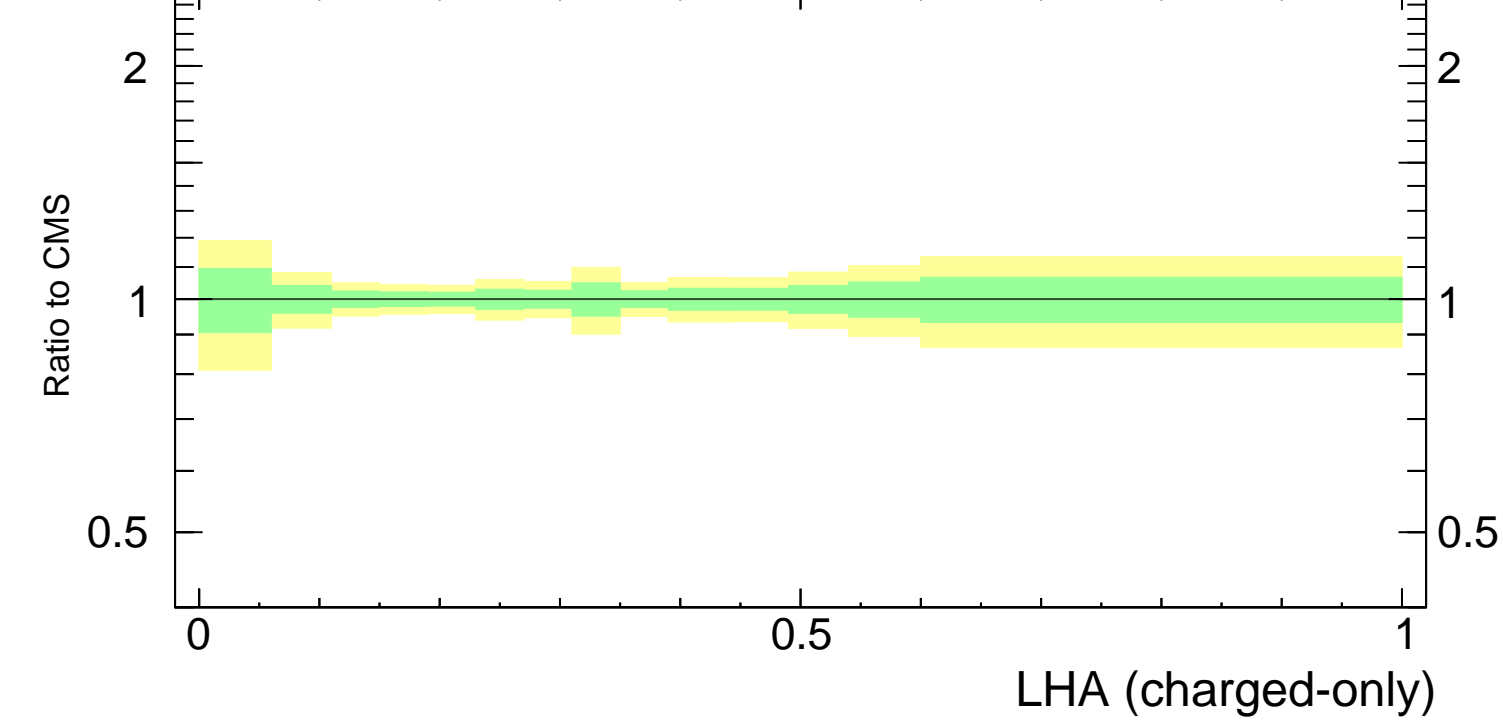

LHA $\lambda_{0.5}^1$ (charged only) (CMS jet substructure)

- CMS
- ▲ Pythia 8.308 default
- Pythia 8.308 tune-A14-CTEQL1
- - - Pythia 8.308 tune-A14-MSTW2008LO
- ⋯ Pythia 8.308 tune-A14-NNPDF2.3LO
- - Δ Pythia 8.308 tune-CUETP8S1

Rivet 3.1.10, ≥ 3.1M events

mcplots.cern.ch [arXiv:1306.3436]