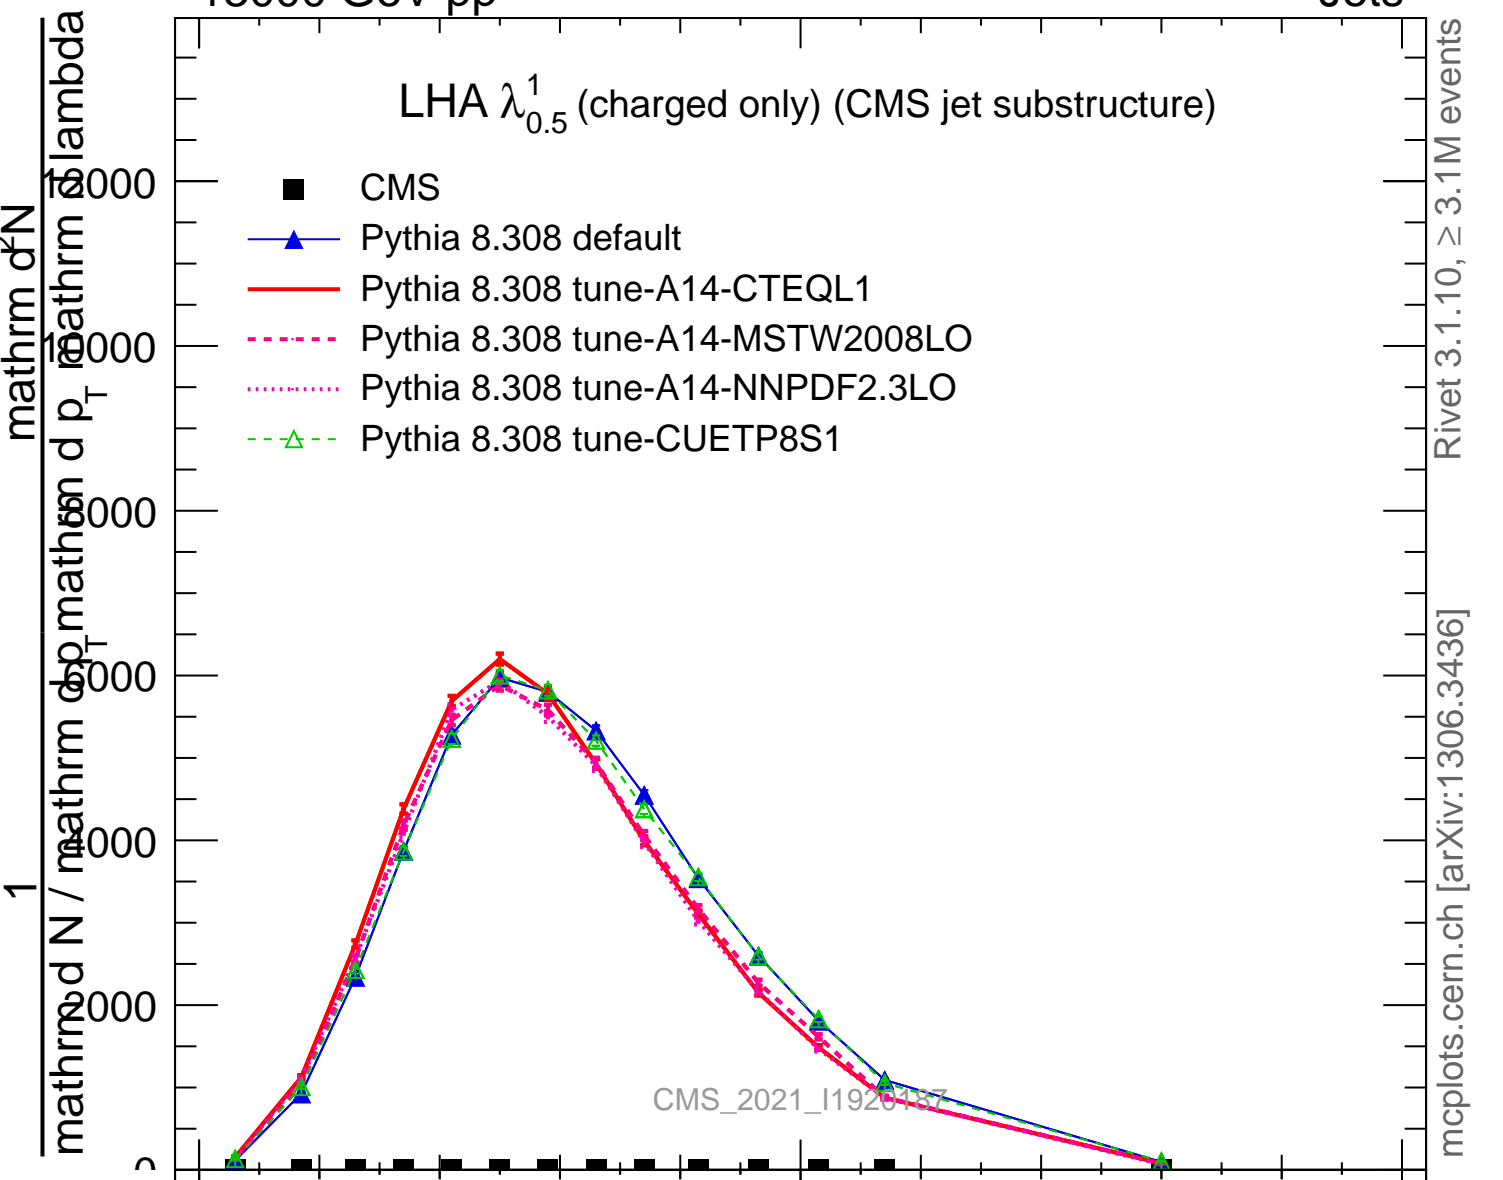

LHA $\lambda_{0.5}^1$ (charged only) (CMS jet substructure)

- CMS
- ▲ Pythia 8.308 default
- Pythia 8.308 tune-A14-CTEQL1
- - - Pythia 8.308 tune-A14-MSTW2008LO
- ⋯ Pythia 8.308 tune-A14-NNPDF2.3LO
- - Δ Pythia 8.308 tune-CUETP8S1

Rivet 3.1.10, ≥ 3.1M events

mcplots.cern.ch [arXiv:1306.3436]